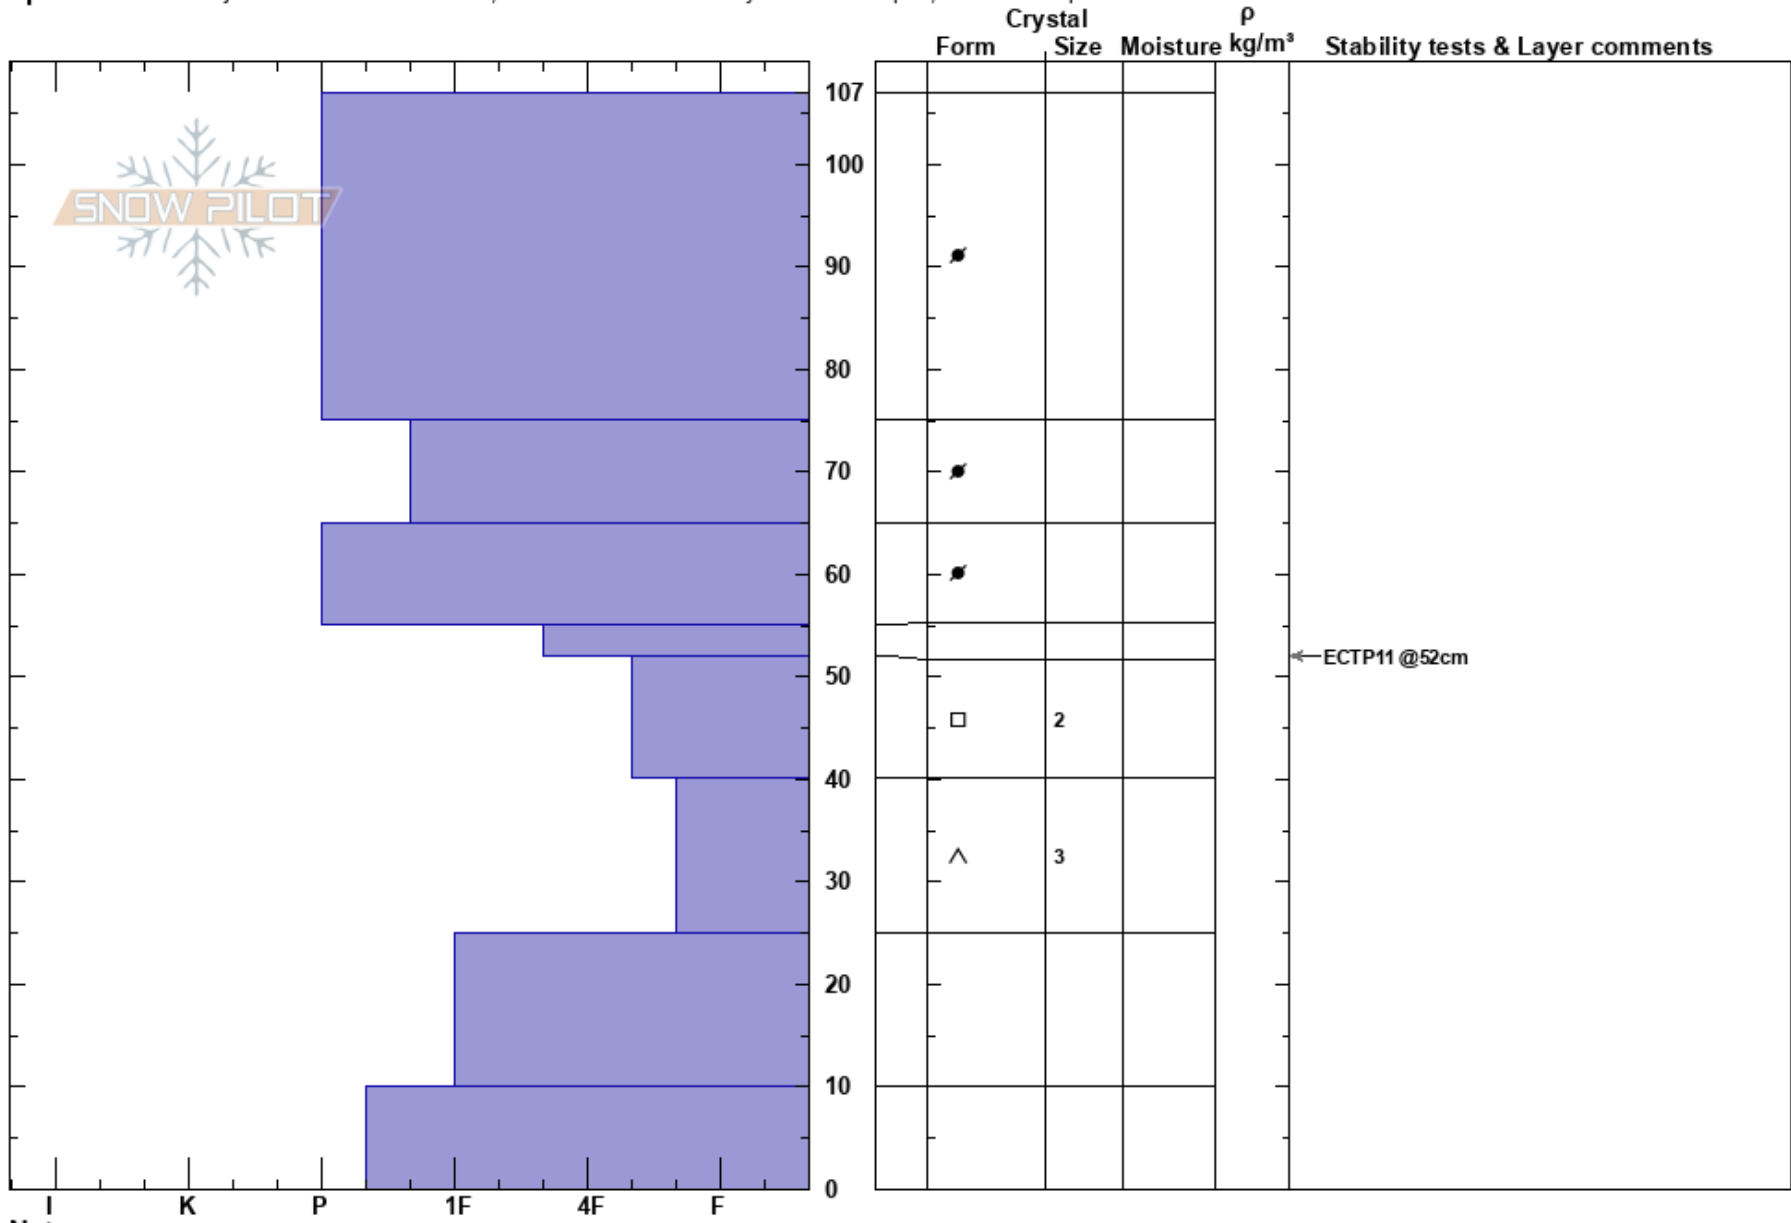

Ross Peak/Throne
 Bridger Range
 MT
 Elevation: 8129 ft
 Aspect: 90°

Andrew Schauer
 01/07/2019 - 11:53am
 Co-ord: 45.86707N, -110.95491W
 Slope Angle: 36°
 Wind Loading: previous

Stability:
 Air Temperature:
 Sky Cover: BKN
 Precipitation: S-1
 Wind: N Moderate

HS:107
 PS: 0 52-40cm: Problematic layer

Specifics: Pit is adjacent to avalanche: crown; Recent avalanche activity on similar slopes; We skied slope

Notes: Crown profile of the avalanche from Jan 5.