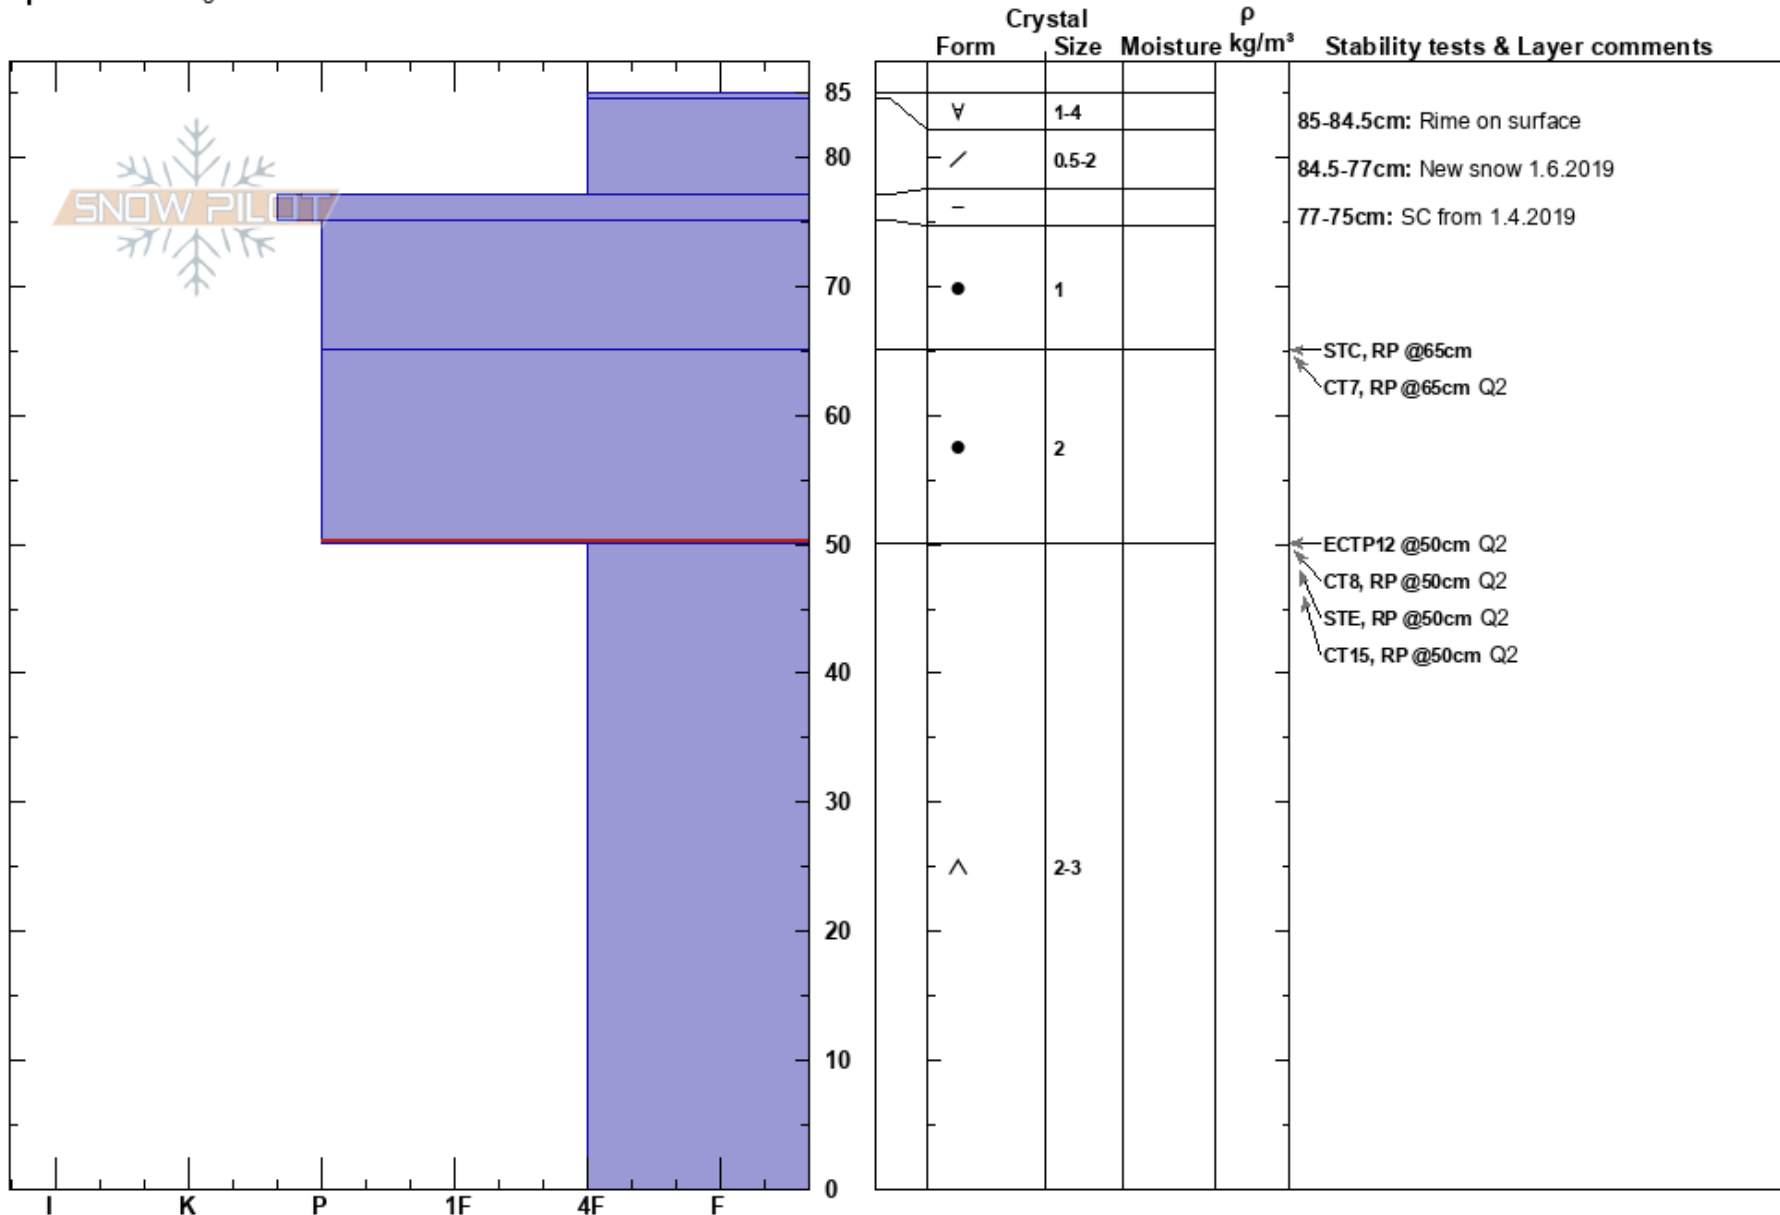

AZSB- Millertime

Kachina Peaks

AZ

Elevation: 11500 ft

Aspect: SW

Specifics: Pit dug in a Ski Area

Tanner Porter

01/07/2019 - 10:00am

Co-ord: 35.33087N, -111.68053E

Slope Angle: 40°

Wind Loading: yes

Stability:

Air Temperature:

Sky Cover: SCT

Precipitation: NO

Wind: NW Moderate

HS:85

PS: 10

Layer Notes:

85-84.5cm: Rime on surface

84.5-77cm: New snow 1.6.2019

77-75cm: SC from 1.4.2019

65-50cm: Problematic layer

Notes: Just above millertime