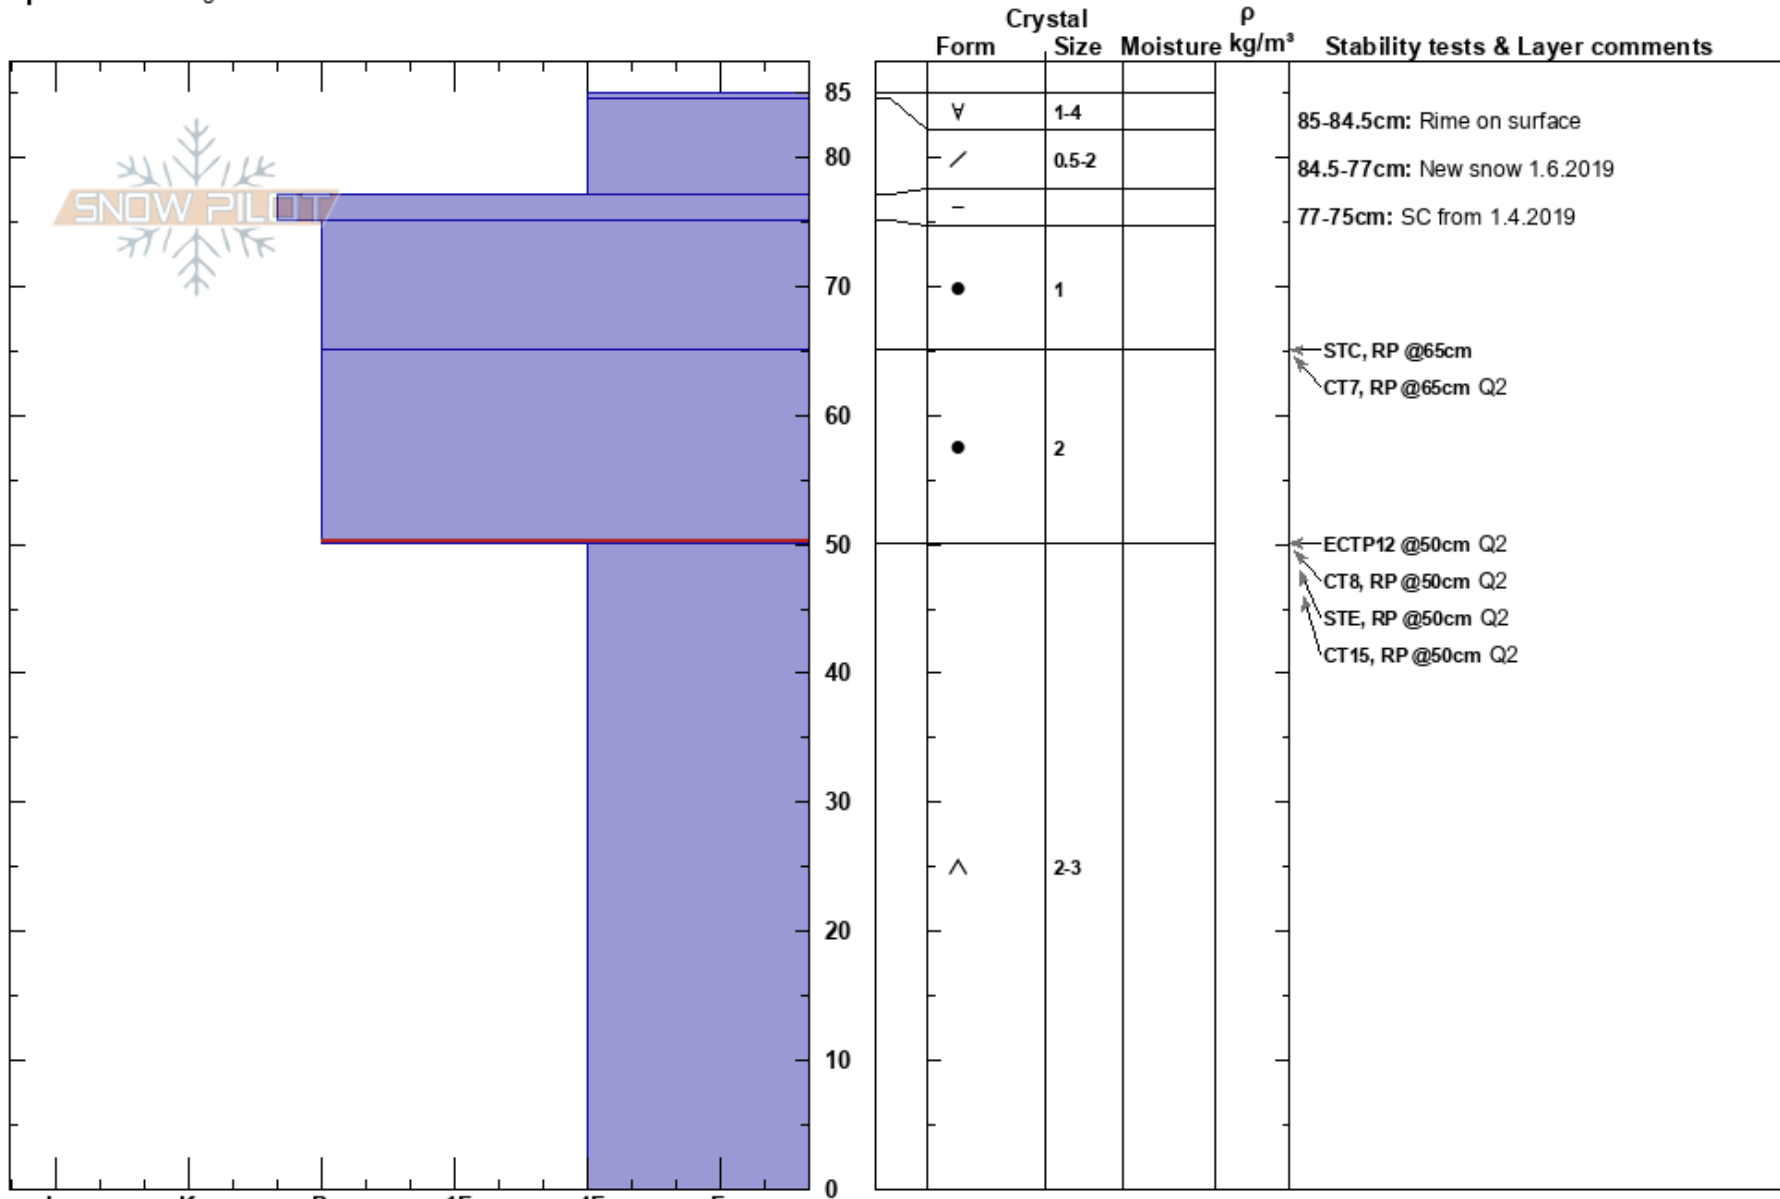

AZSB- Millertime

Kachina Peaks

AZ

Elevation: 11500 ft

Aspect: SW

Specifics: Pit dug in a Ski Area

Tanner Porter

01/07/2019 - 10:00am

Co-ord: 35.33087N, -111.68053E

Slope Angle: 40°

Wind Loading: yes

Stability:

Air Temperature:

Sky Cover: SCT

Precipitation: NO

Wind: NW Moderate

HS:85

PS: 10

Layer Notes:

85-84.5cm: Rime on surface

84.5-77cm: New snow 1.6.2019

77-75cm: SC from 1.4.2019

65-50cm: Problematic layer

Notes: Just above millertime