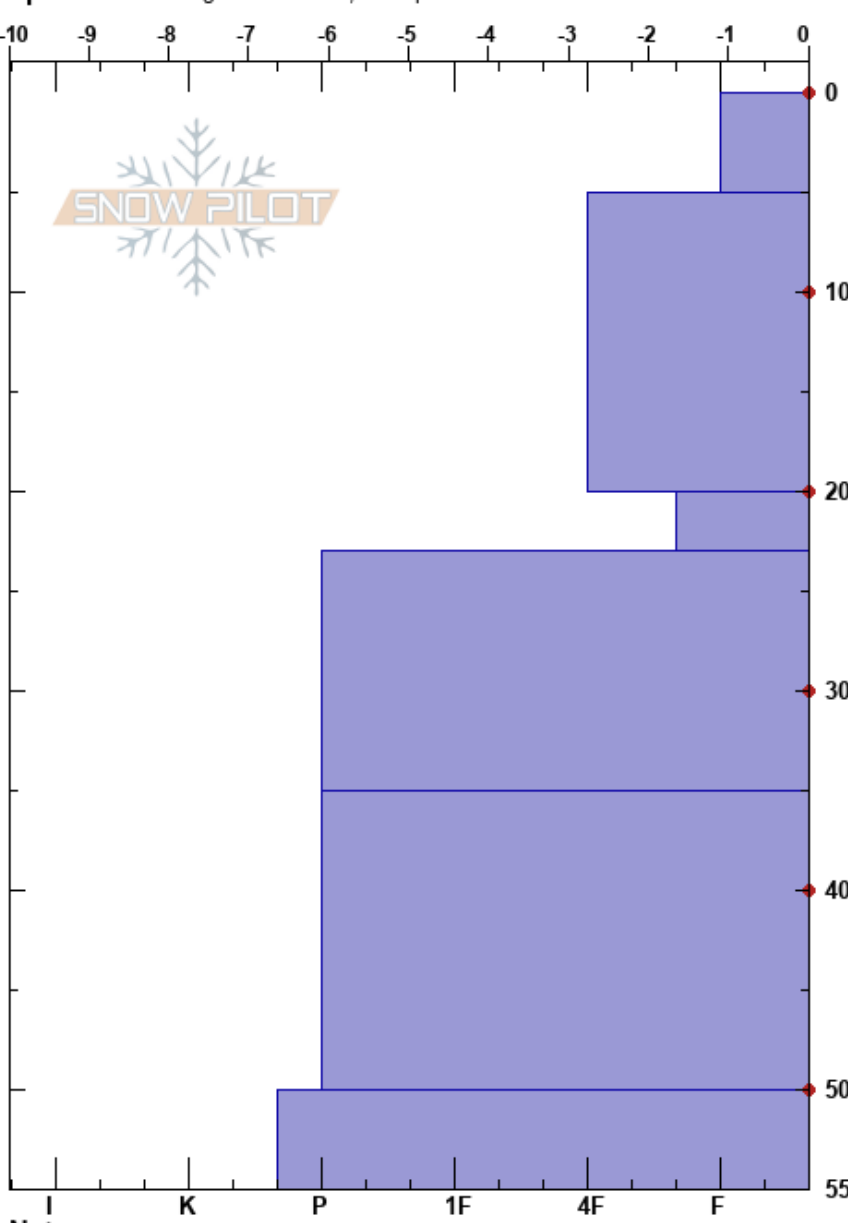

Hornindal skisenter  
 Indre Fjordane  
 Norway  
**Elevation:** 400 m  
**Aspect:** E  
**Specifics:** Pit dug in a Ski Area; Poor pit location

Sunniva Skuset  
 06/01/2019 - 14:00  
**Co-ord:** 32V 372429E 6878008N  
**Slope Angle:** 5°  
**Wind Loading:**

**Stability:**  
**Air Temperature:** 2.7°C  
**Sky Cover:** OVC  
**Precipitation:** RL  
**Wind:**

**Layer Notes:**

Form	Crystal		$\rho$ kg/m <sup>3</sup>	Stability tests & Layer comments
	Size	Moisture		
☽	2-3	W		
☽	3-4	M-W		
⊖		M-W		
☽	3-4	M		
○ (●)	1-3	M		
○		S		