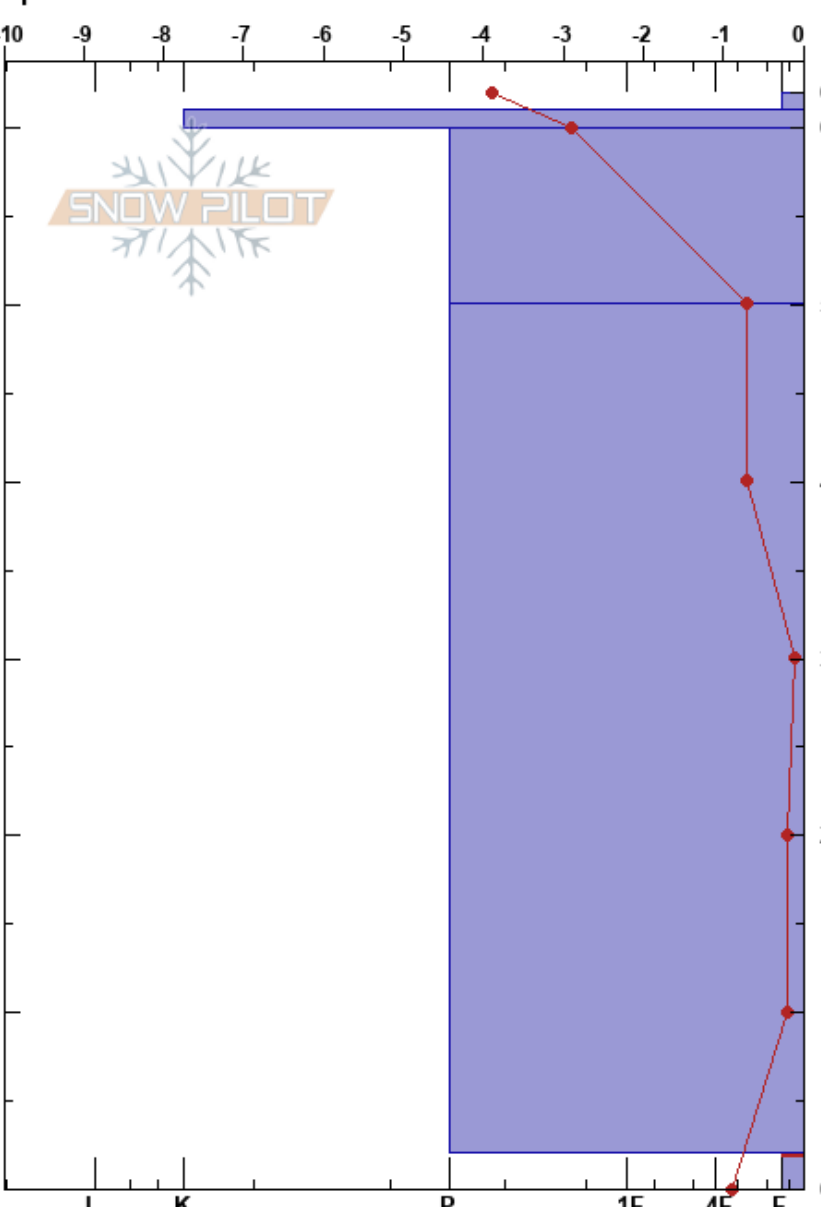

Blomsterfjället
 Funäsfjällen
 Sweden
 Elevation: 940 m
 Aspect: S
 Specifics:

karl johansson
 07/01/2019 - 10:00
 Co-ord: 62.55778N, 12.28132W
 Slope Angle: 33°
 Wind Loading:

Stability:
 Air Temperature: -5.3°C HS:62 PF:60
 Sky Cover: OVC
 Precipitation: NO
 Wind: Calm
 Layer Notes:
 2-0cm:Problematic layer

Form	Crystal		ρ kg/m ³	Stability tests & Layer comments
	Size	Moisture		
+				
■				
⊗				
•				
^				

←ECTN16 @2cm

Notes: