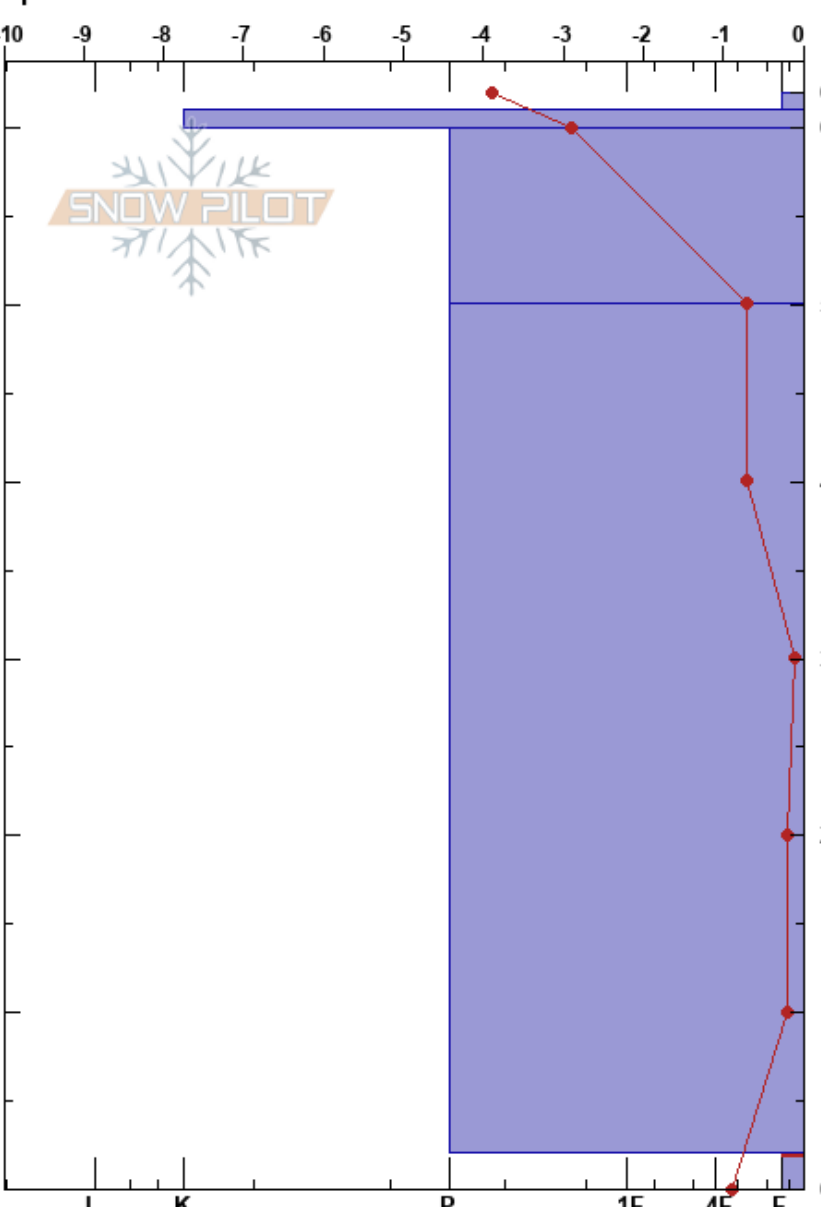

Blomsterfjället  
 Funäsfjällen  
 Sweden  
 Elevation: 940 m  
 Aspect: S  
 Specifics:

karl johansson  
 07/01/2019 - 10:00  
 Co-ord: 62.55778N, 12.28132W  
 Slope Angle: 33°  
 Wind Loading:

Stability:  
 Air Temperature: -5.3°C  
 HS:62  
 PF:60  
 2-0cm:Problematic layer  
 Sky Cover: OVC  
 Precipitation: NO  
 Wind: Calm

Form	Crystal		Moisture	$\rho$ kg/m <sup>3</sup>	Stability tests & Layer comments
	Size				
+					
■					
⊗					
•					
^					

←ECTN16 @2cm

Notes: