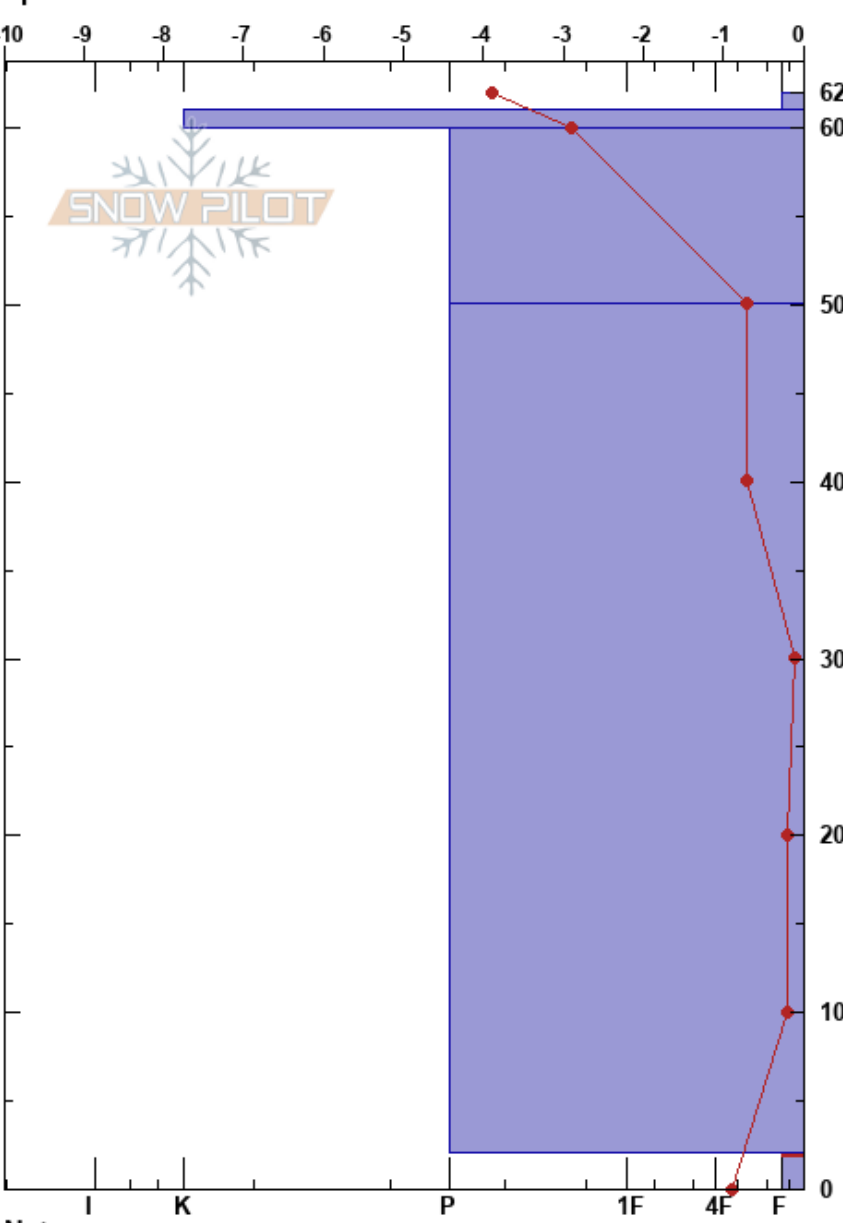

Blomsterfjället
 Funäsfjällen
 Sweden
 Elevation: 940 m
 Aspect: S
 Specifics:

karl johansson
 07/01/2019 - 10:00
 Co-ord: 62.55778N, 12.28132W
 Slope Angle: 33°
 Wind Loading:

Stability:
 Air Temperature: -5.3°C
 HS:62
 PF:60
 2-0cm:Problematic layer
 Sky Cover: OVC
 Precipitation: NO
 Wind: Calm

Form	Crystal		Moisture	ρ kg/m ³	Stability tests & Layer comments
	Size				
+					
■					
⊗					
•					
^					

Notes:

←ECTN16 @2cm