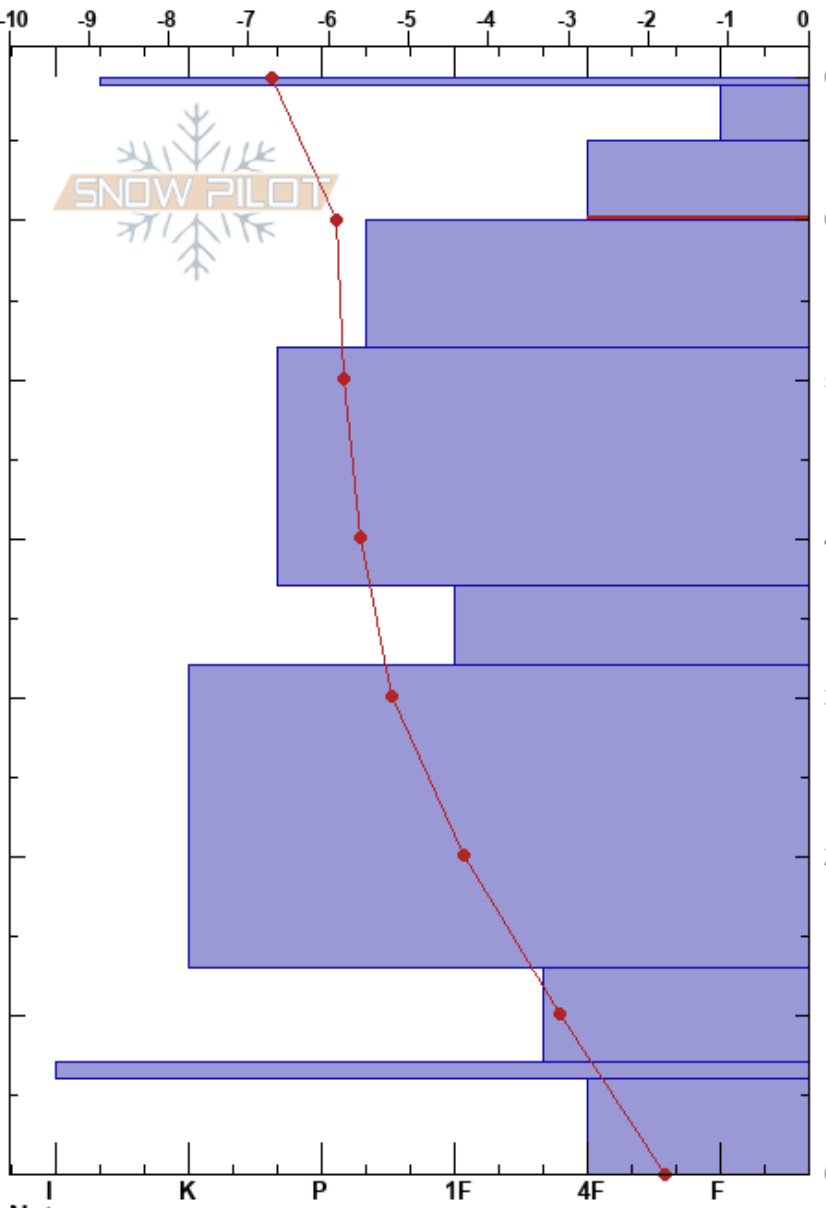

BigWood Трамплин
 Kirovsk
 Russia
Elevation: 500 m
Aspect:

Mikhail Ryabchikov
 07/01/2019 - 12:30
Co-ord: 529830E 7499486N
Slope Angle: 28°
Wind Loading: no

Stability: Good
Air Temperature:
Sky Cover: SCT
Precipitation: NO
Wind: N Light Breeze

HS:69
PF:31 65-60cm:Problematic layer

Layer Notes:

Specifics: Pit dug in a Ski Area; Ski tracks on slope; We skied slope

Depth (cm)	Crystal		ρ kg/m ³	Stability tests & Layer comments
	Form	Size		
69	=		D	← CT4, RP @61cm ← ECTN6 @61cm
	*	3-5	D	
	/ (*)	2-4	D	
60	.	0.3	D	
50	.	0.1	D	
40				
	□	1	D	
30	♡ (□)	0.5	D	
20				
10	□	2	D	
	■		D	
	^	2-3	D	