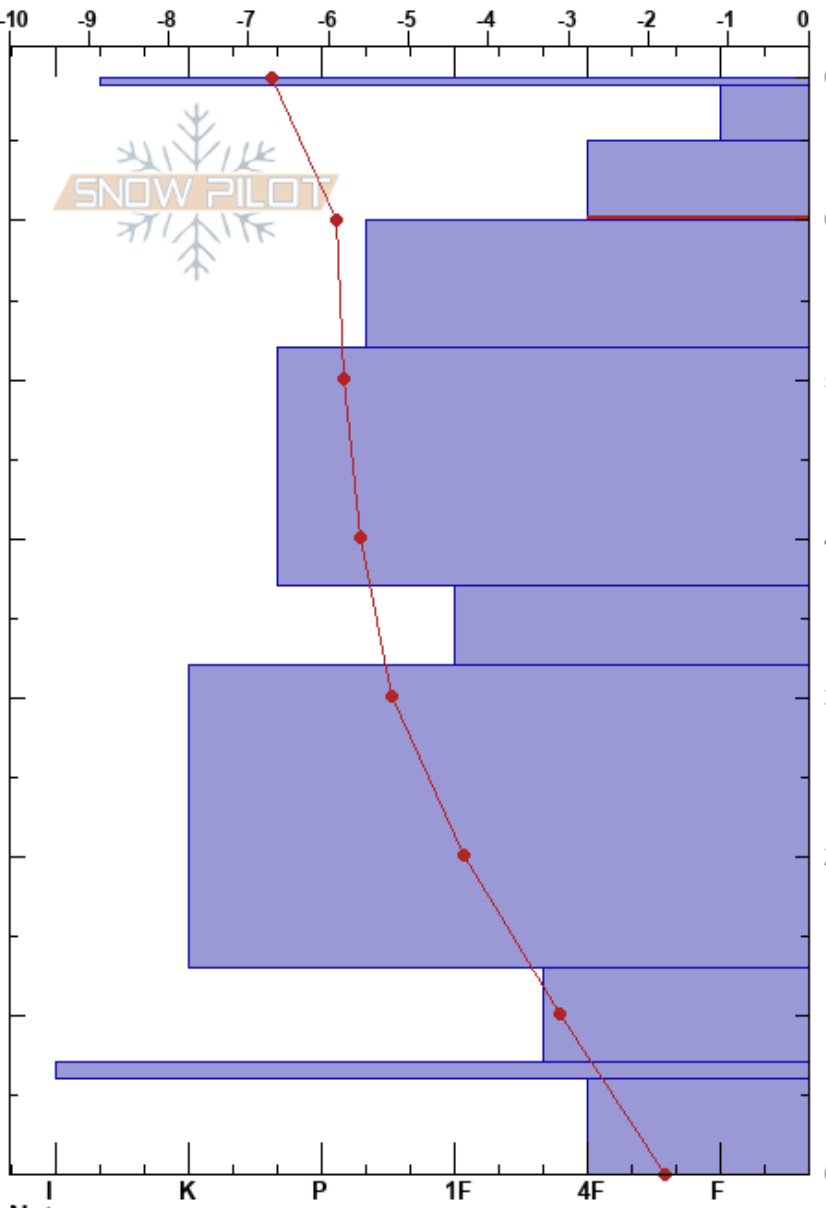

BigWood Трамплин
 Kirovsk
 Russia
 Elevation: 500 m
 Aspect:

Mikhail Ryabchikov
 07/01/2019 - 12:30
 Co-ord: 529830E 7499486N
 Slope Angle: 28°
 Wind Loading: no

Stability: Good
 Air Temperature:
 Sky Cover: SCT
 Precipitation: NO
 Wind: N Light Breeze

HS:69
 PF:31 65-60cm:Problematic layer

Layer Notes:

Specifics: Pit dug in a Ski Area; Ski tracks on slope; We skied slope

Form	Crystal		ρ kg/m ³	Stability tests & Layer comments
	Size	Moisture		
=		D		
*	3-5	D		
/ (*)	2-4	D		
.	0.3	D		← CT4, RP @61cm ← ECTN6 @61cm
.	0.1	D		
□	1	D		
♡ (□)	0.5	D		
□	2	D		
■		D		
^	2-3	D		