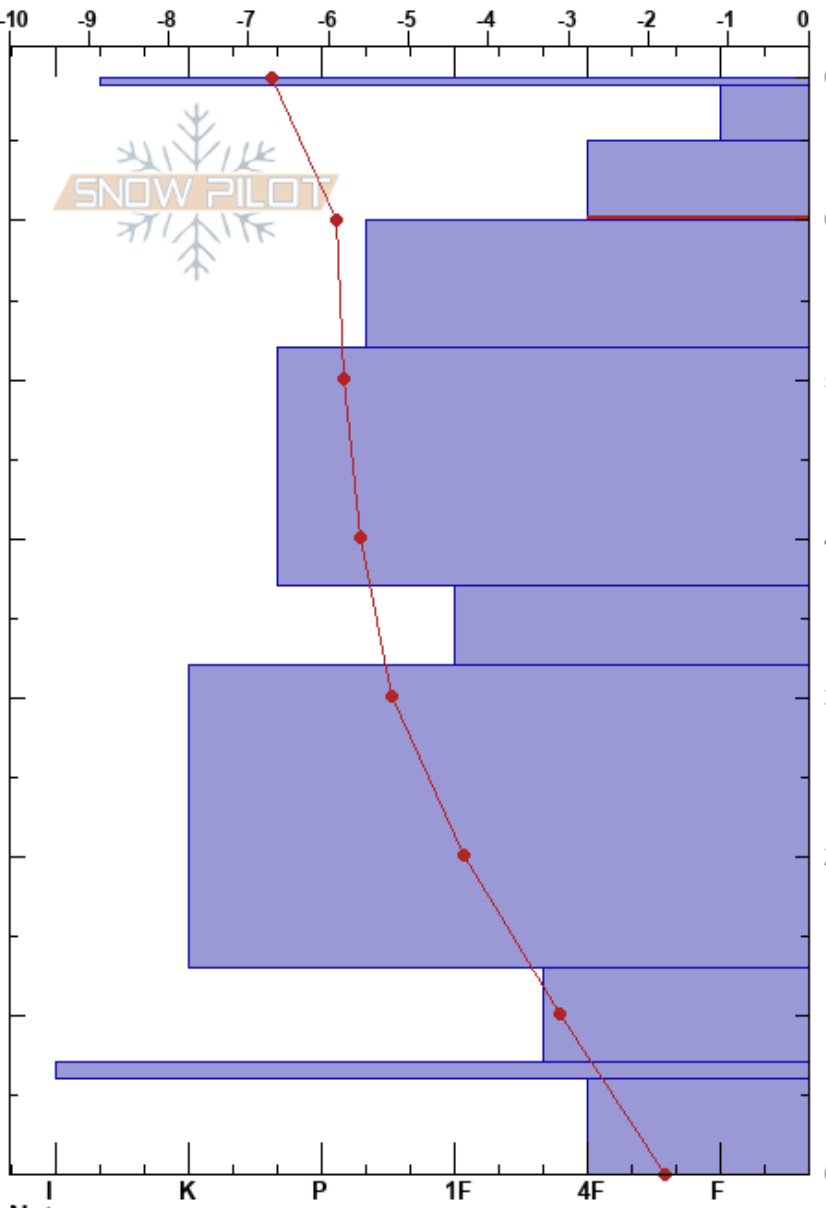

BigWood Трамплин  
 Kirovsk  
 Russia  
 Elevation: 500 m  
 Aspect:

Mikhail Ryabchikov  
 07/01/2019 - 12:30  
 Co-ord: 529830E 7499486N  
 Slope Angle: 28°  
 Wind Loading: no

Stability: Good  
 Air Temperature:  
 Sky Cover: SCT  
 Precipitation: NO  
 Wind: N Light Breeze

HS:69  
 PF:31 65-60cm:Problematic layer

Layer Notes:

Specifics: Pit dug in a Ski Area; Ski tracks on slope; We skied slope

Depth (cm)	Crystal		Moisture	$\rho$ kg/m <sup>3</sup>	Stability tests & Layer comments
	Form	Size			
69	=		D		
	*	3-5	D		
	/ (*)	2-4	D		
60	.	0.3	D		← CT4, RP @61cm ← ECTN6 @61cm
	.	0.1	D		
	.	0.1	D		
	□	1	D		
	♡ (□)	0.5	D		
	□	2	D		
	■		D		
	^	2-3	D		