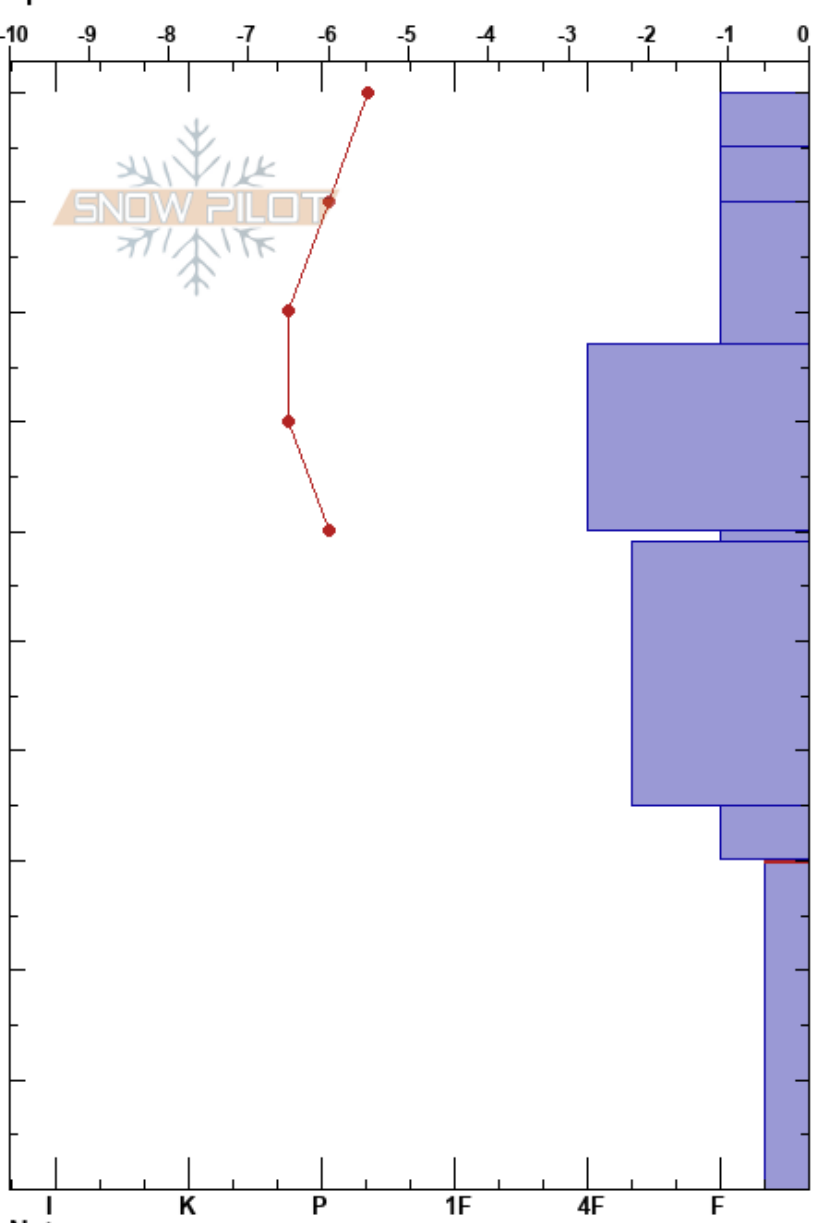

Wildy Bowl
 Sangre de Cristo Range
 NM
Elevation:
Aspect:
Specifics:

Kerry Hanes
 01/06/2019 - 3:00pm
Co-ord: 13S 460784W 4046869N
Slope Angle:
Wind Loading: yes

Stability: HS:100
Air Temperature: -5°C PF:80 30-0cm: Problematic layer
Sky Cover: OVC
Precipitation: S1
Wind: Light Breeze

Height (cm)	Crystal		ρ kg/m ³	Stability tests & Layer comments
	Form	Size		
100	∇	2-3		
90	*	2		← CT2, SP @95cm
80	/	1		
70	□	0.5		
60	□	1.5		
50		1		
40		1		
30	□	2		← CT15, SC @30cm ← CT26, SC @30cm ← PST35/105 (End) @30cm 20181201 layer
20		3		
10	^	3		
0				

Notes: Wind Dir at site VAR. Sno Blo L SW.