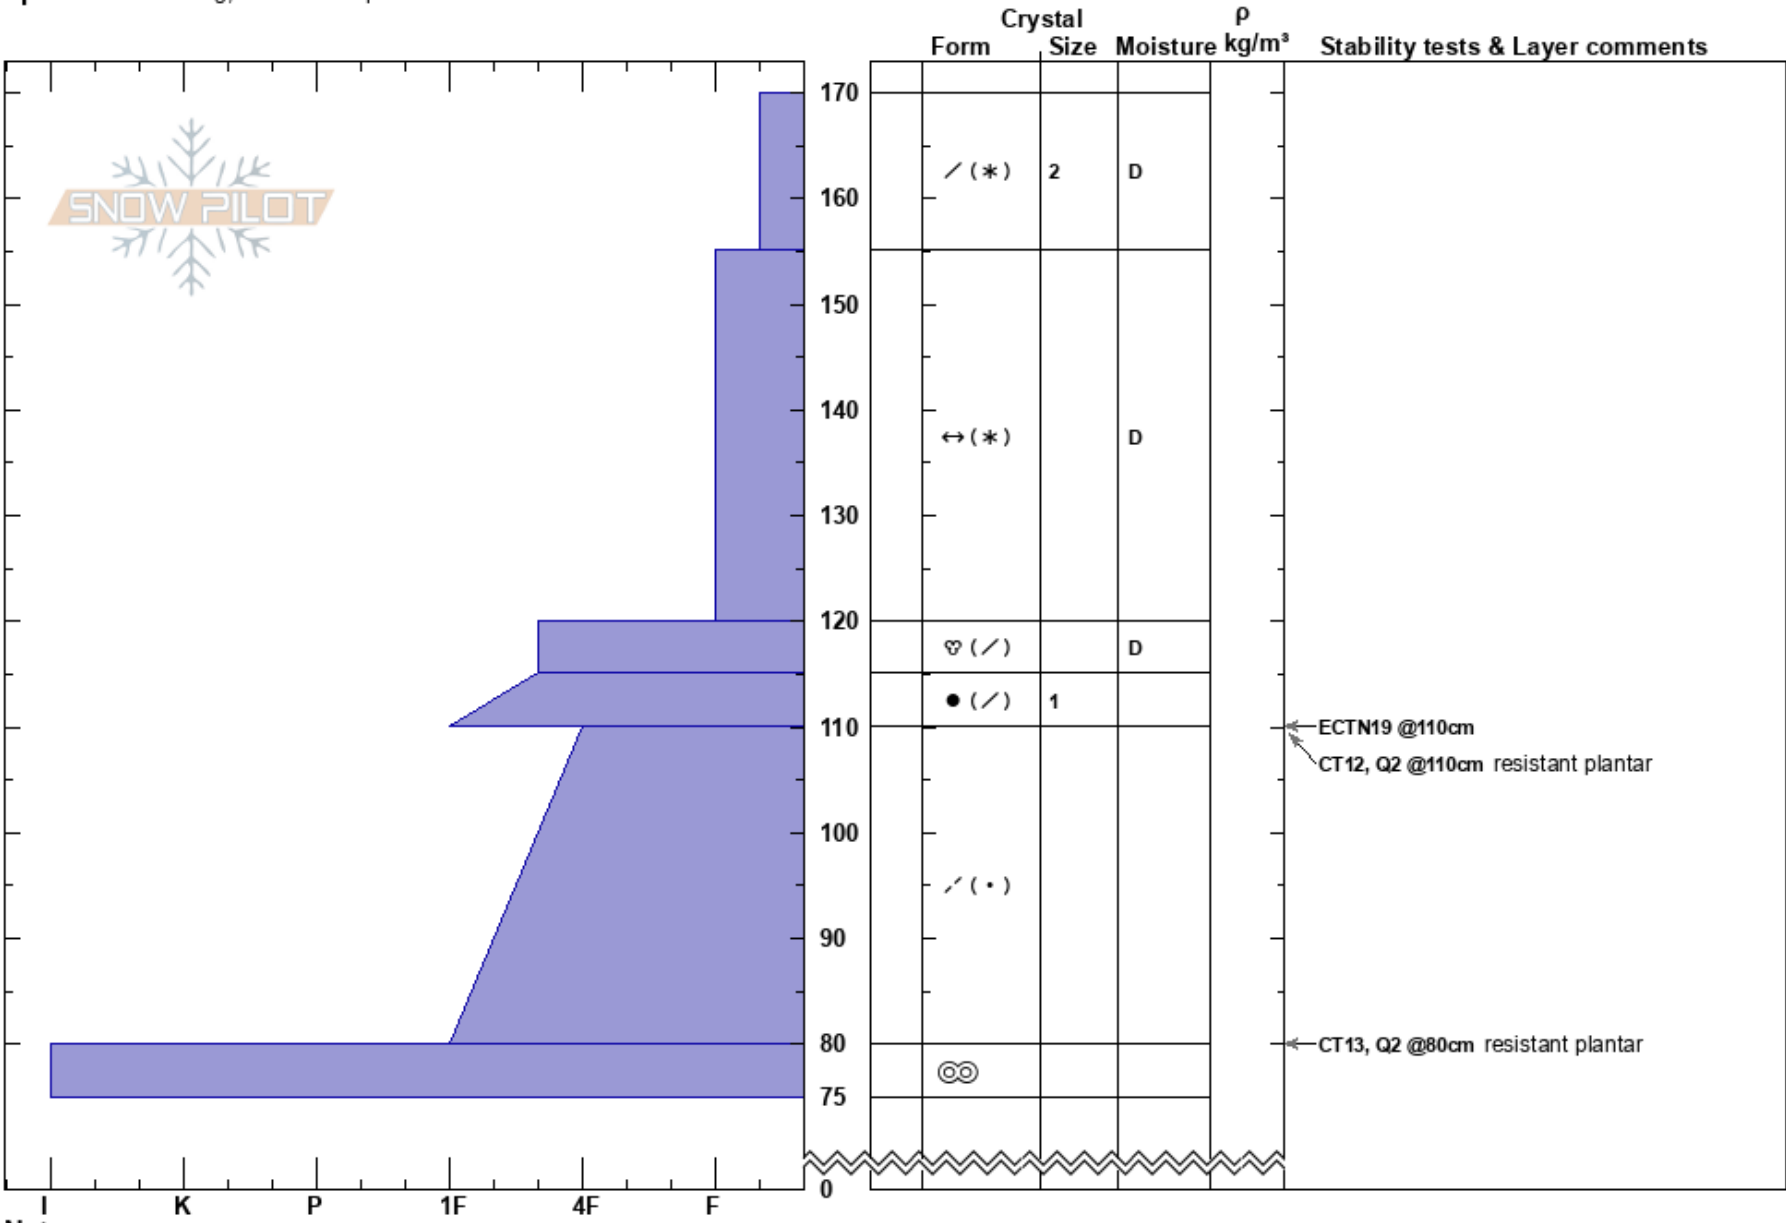

Gray Butte
 Mt. Shasta
 CA
 Elevation: 8600 ft
 Aspect: NE
 Specifics: Cracking; We skied slope

Ryan Sorenson
 01/06/2019 - 1:00pm
 Co-ord: 41.34942N, -122.19235W
 Slope Angle: 28°
 Wind Loading: yes

Stability: **HS:170**
 Air Temperature: -6°C **PS: 30**
 Sky Cover: OVC
 Precipitation: S2
 Wind: NE Calm

Layer Notes:

Notes: