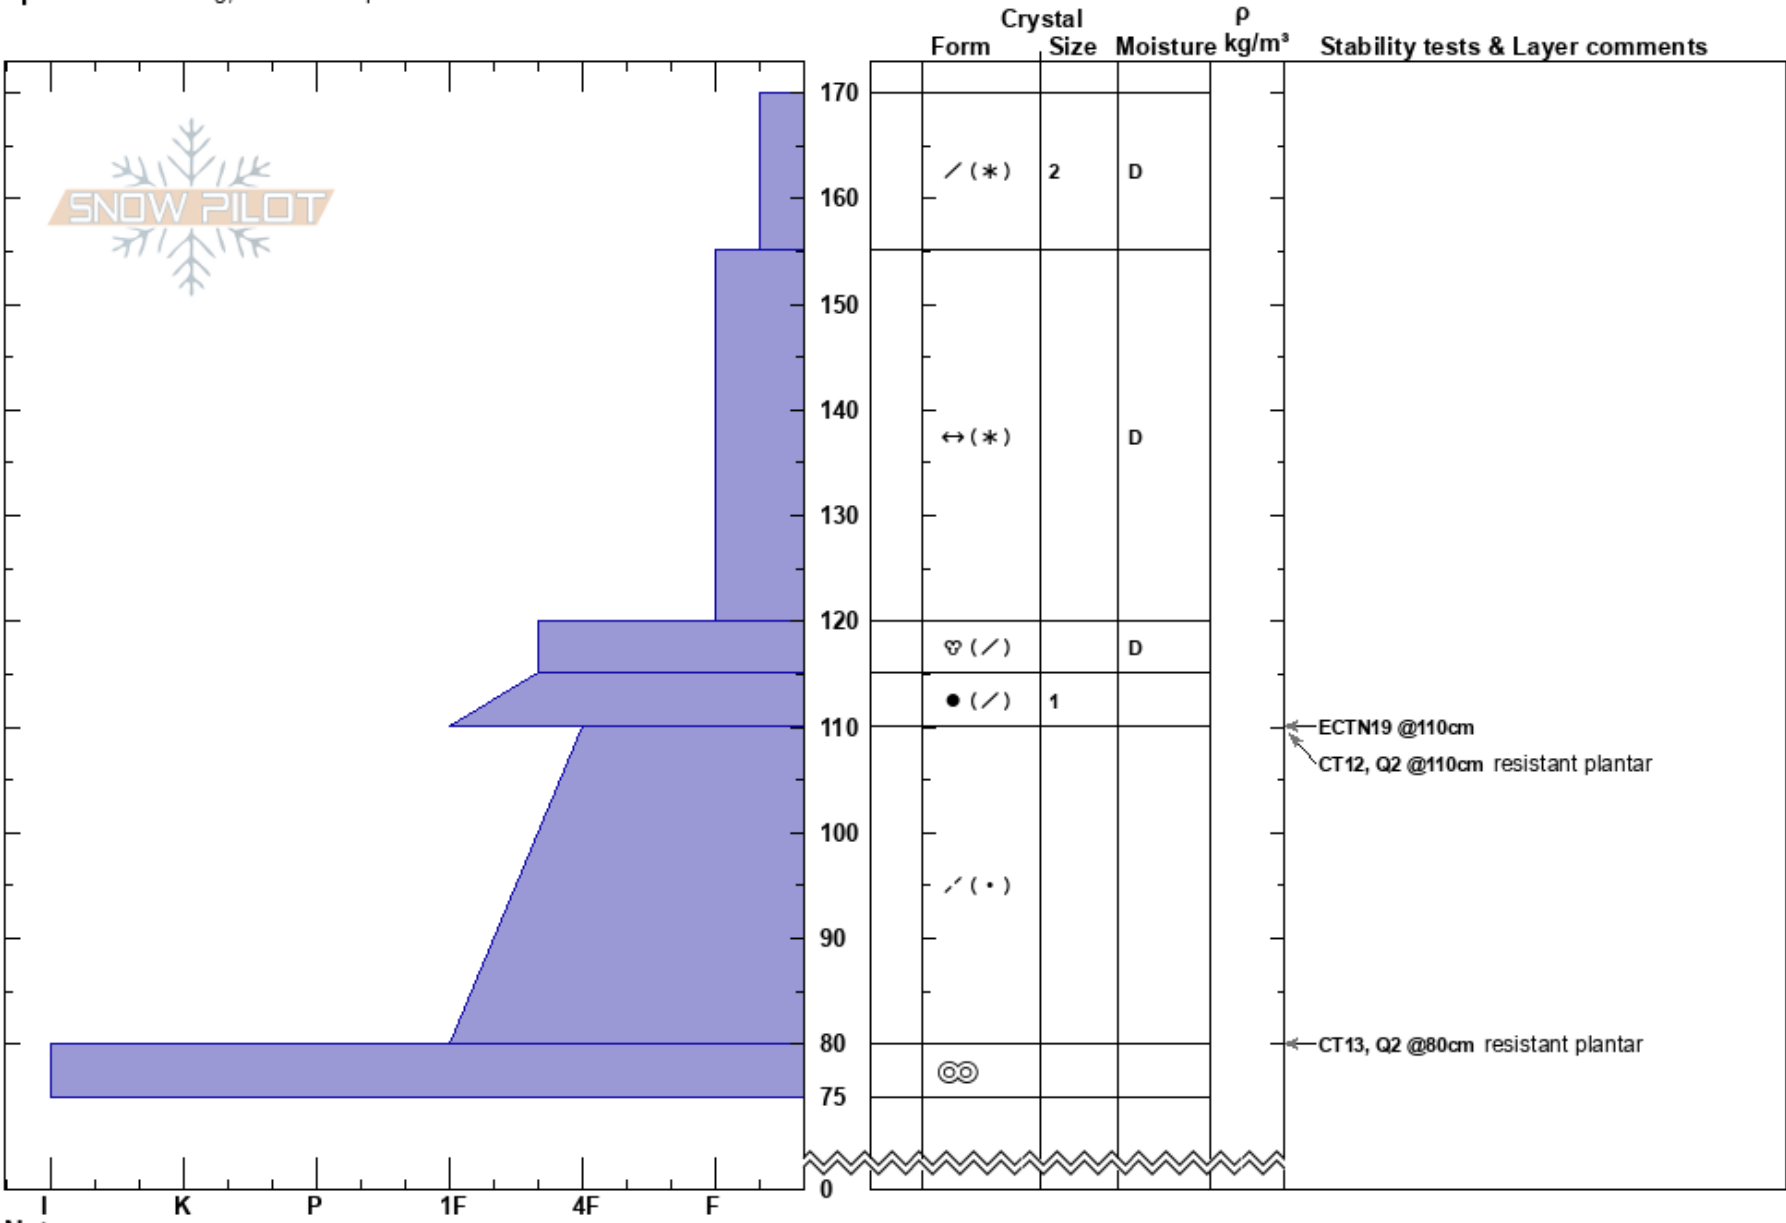

Gray Butte  
 Mt. Shasta  
 CA  
 Elevation: 8600 ft  
 Aspect: NE  
 Specifics: Cracking; We skied slope

Ryan Sorenson  
 01/06/2019 - 1:00pm  
 Co-ord: 41.34942N, -122.19235W  
 Slope Angle: 28°  
 Wind Loading: yes

Stability: **HS:170**  
 Air Temperature: -6°C **PS: 30**  
 Sky Cover: OVC  
 Precipitation: S2  
 Wind: NE Calm

Layer Notes:

Notes: