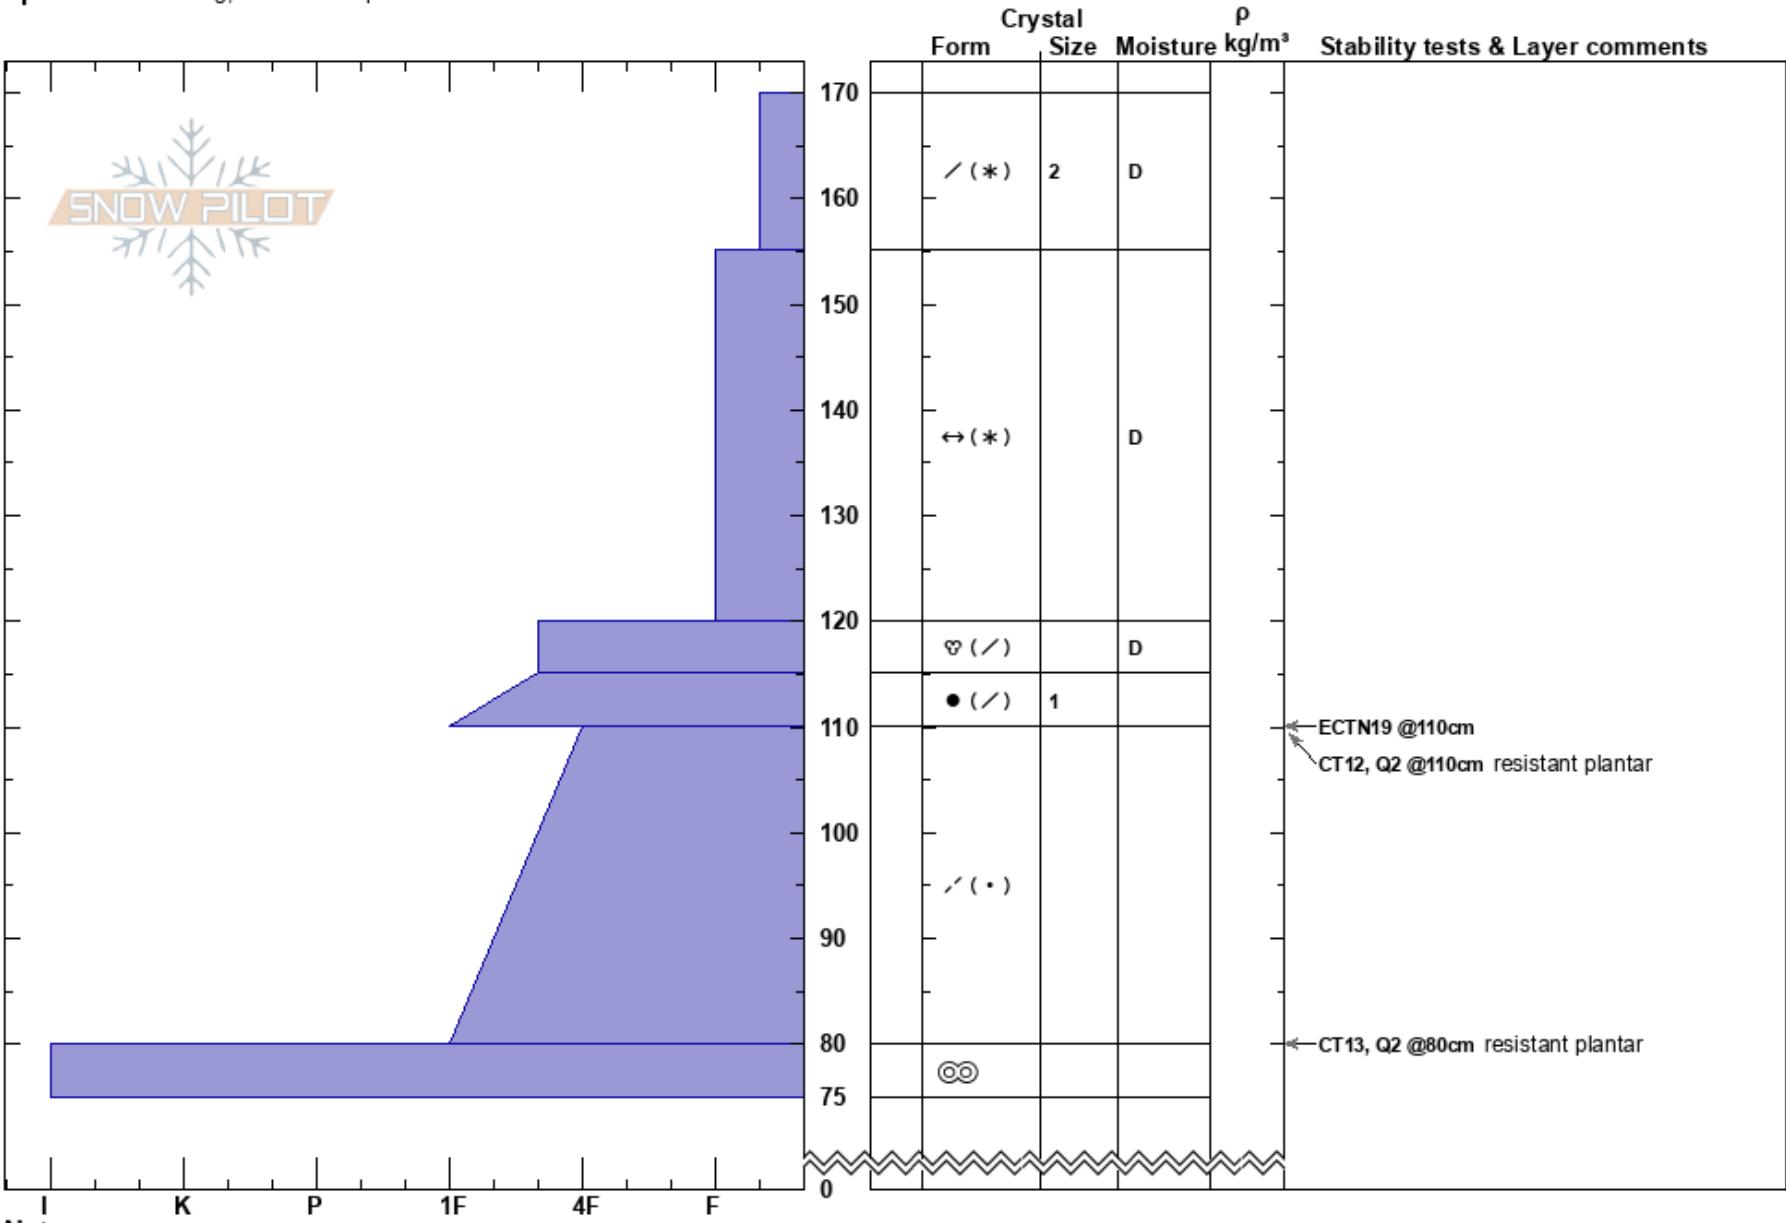

Gray Butte
 Mt. Shasta
 CA
 Elevation: 8600 ft
 Aspect: NE
 Specifics: Cracking; We skied slope

Ryan Sorenson
 01/06/2019 - 1:00pm
 Co-ord: 41.34942N, -122.19235W
 Slope Angle: 28°
 Wind Loading: yes

Stability: HS:170
 Air Temperature: -6°C PS: 30
 Sky Cover: OVC
 Precipitation: S2
 Wind: NE Calm

Layer Notes:

Notes: