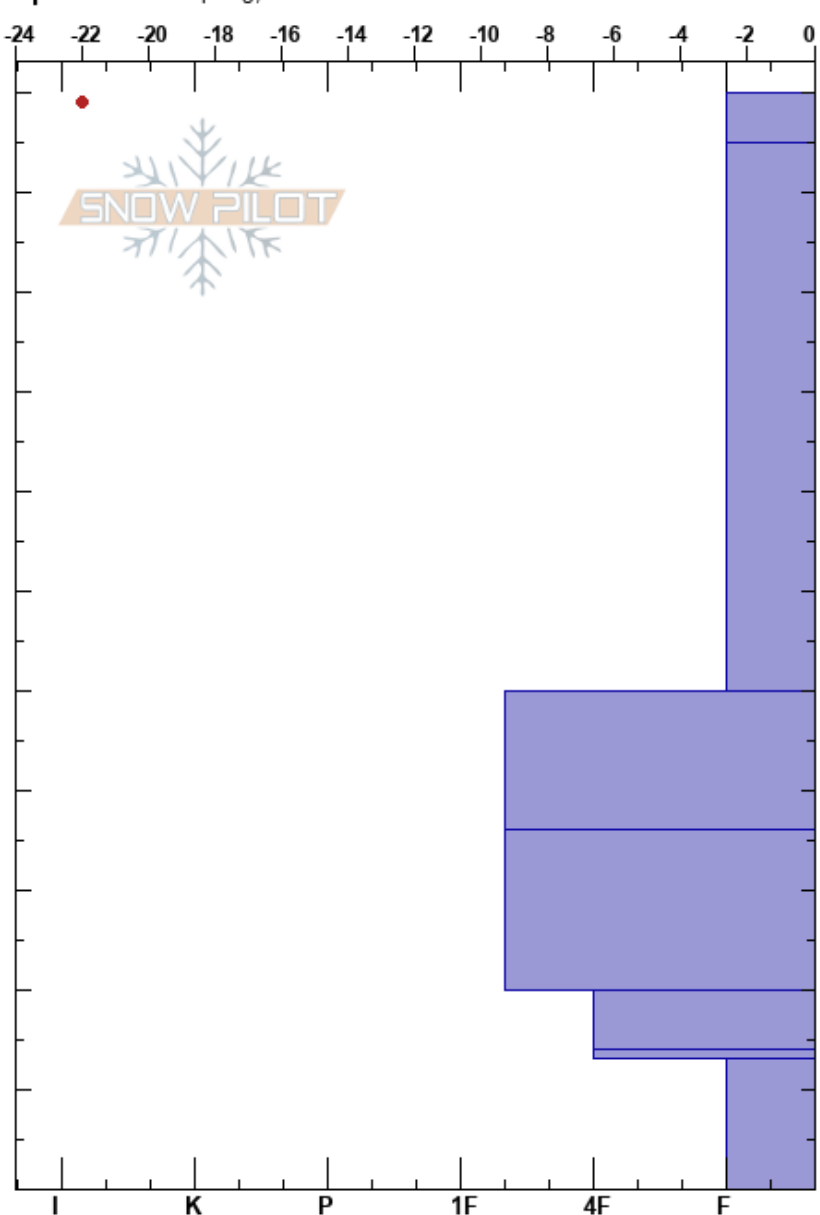

Upper Shield
 Kenai Mountains
 AK
 Elevation: 2778 ft
 Aspect: NE
 Specifics: Collapsing, localizer

Ted Steiner
 01/06/2019 - 1:00am
 Co-ord: 60.41684N, -149.30160W
 Slope Angle: 35°
 Wind Loading:

Stability:
 Air Temperature: -12°C
 Sky Cover: CLR
 Precipitation:
 Wind: Calm

HS:110
 PF:30
 13-0cm: Problematic layer

Height (cm)	Crystal		Moisture	ρ kg/m³	Stability tests & Layer comments
	Form	Size			
110	⚡	0.3	D		
100					
80	□	0.3	D		
70					
60					
50					
40	⊖	0.3			
30	□	0.1	D		
20	⊖	1	D		
15	⊙⊙		D		
10	^	2.5	D		
0					

← ECTP23 @7cm Collapse in DH
 ← ECTP21 @7cm Collapse in DH

Notes: