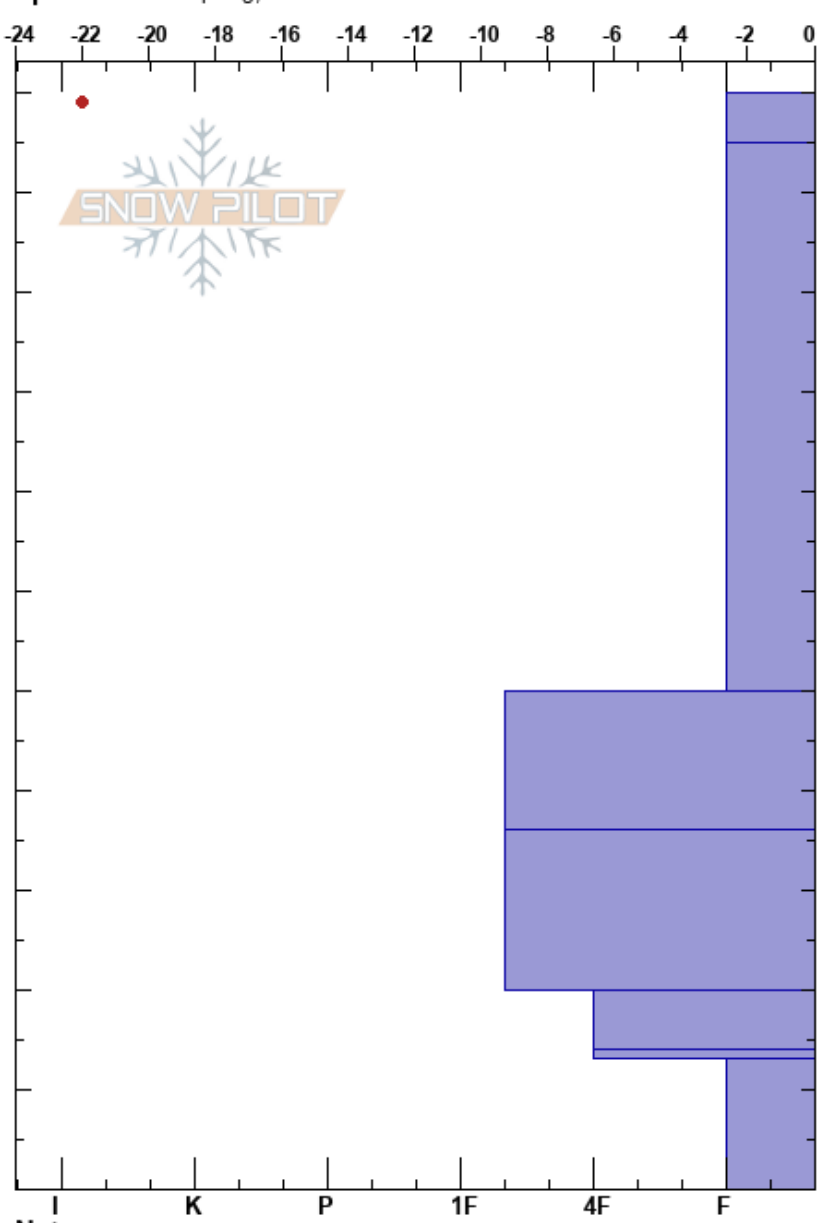

Upper Shield
 Kenai Mountains
 AK
 Elevation: 2778 ft
 Aspect: NE
 Specifics: Collapsing, localizer

Ted Steiner
 01/06/2019 - 1:00am
 Co-ord: 60.41684N, -149.30160W
 Slope Angle: 35°
 Wind Loading:

Stability:
 Air Temperature: -12°C
 Sky Cover: CLR
 Precipitation:
 Wind: Calm

HS:110
 PF:30
 13-0cm: Problematic layer

Height (cm)	Crystal		Moisture	ρ kg/m ³	Stability tests & Layer comments
	Form	Size			
110	∅	0.3	D		
80	□	0.3	D		
50	⊖	0.3			
30	□	0.1	D		
20	⊖	1	D		
15	⊗		D		
10	∧	2.5	D		← ECTP23 @7cm Collapse in DH ← ECTP21 @7cm Collapse in DH