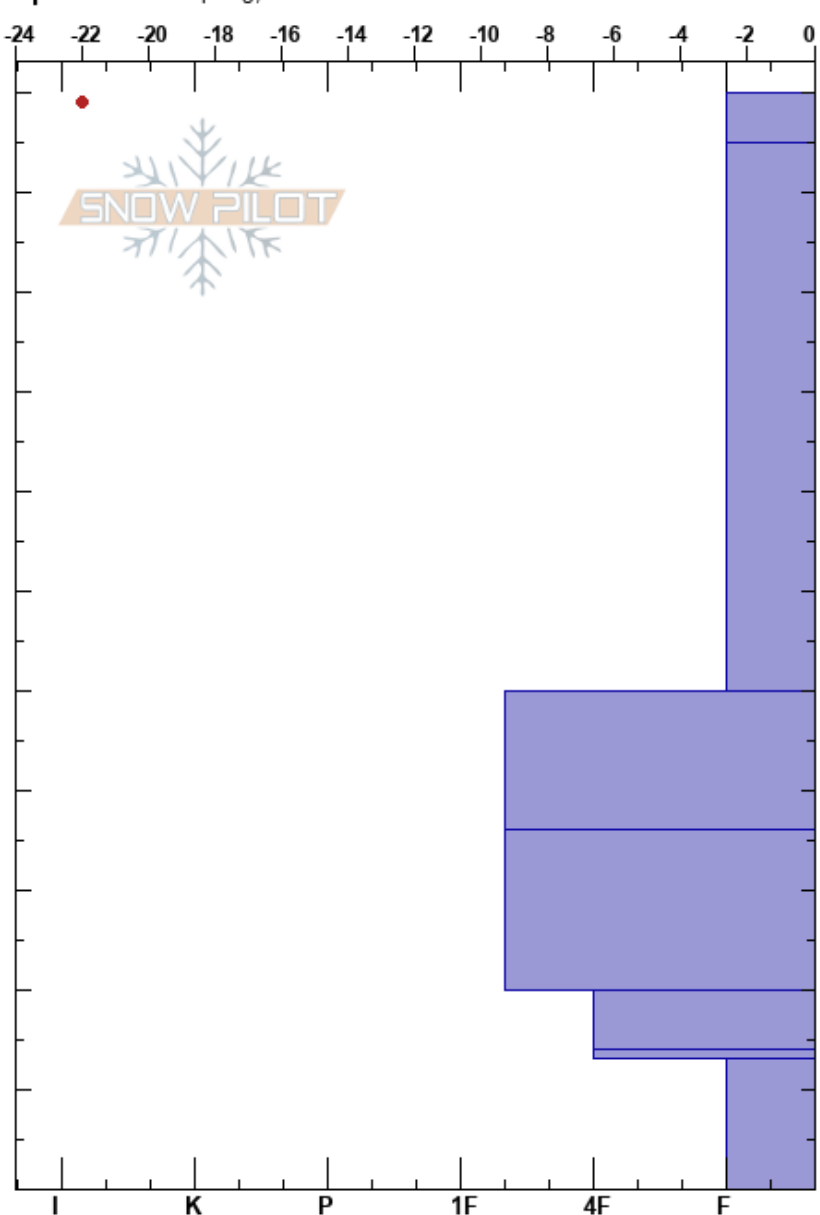

Upper Shield  
 Kenai Mountains  
 AK  
 Elevation: 2778 ft  
 Aspect: NE  
 Specifics: Collapsing, localizer

Ted Steiner  
 01/06/2019 - 1:00am  
 Co-ord: 60.41684N, -149.30160W  
 Slope Angle: 35°  
 Wind Loading:

Stability:  
 Air Temperature: -12°C  
 Sky Cover: CLR  
 Precipitation:  
 Wind: Calm

HS:110  
 PF:30  
 13-0cm: Problematic layer

Height (m)	Crystal		Moisture	$\rho$ kg/m <sup>3</sup>	Stability tests & Layer comments
	Form	Size			
110	∅	0.3	D		
80	□	0.3	D		
50	⊖	0.3			
30	□	0.1	D		
20	⊖	1	D		
15	⊙⊙		D		
10	∧	2.5	D		← ECTP23 @7cm Collapse in DH ← ECTP21 @7cm Collapse in DH