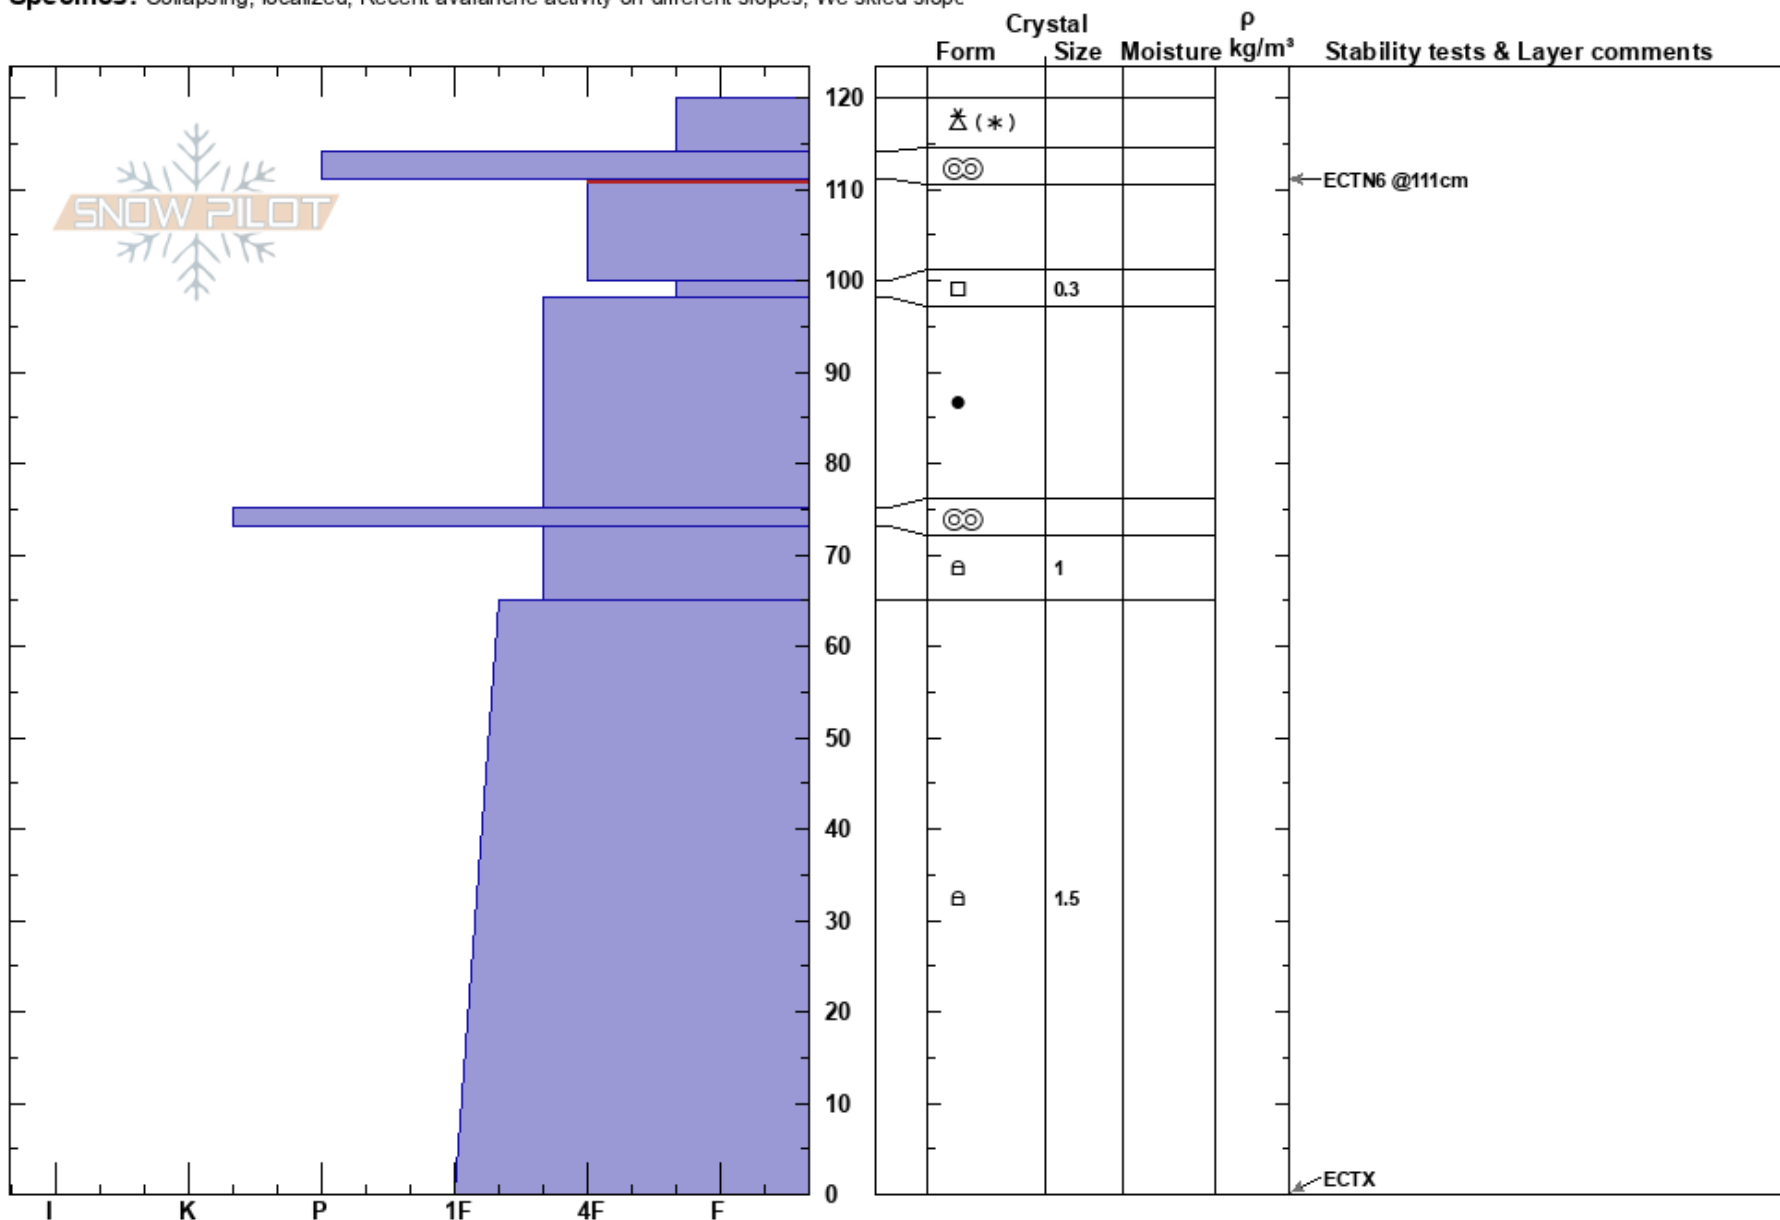

east Mt Republic
 Absaroka Range
 MT
Elevation: 9350 ft
Aspect: 105°
Specifics: Collapsing, localized; Recent avalanche activity on different slopes; We skied slope

Beau Fredlund
 01/06/2019 - 3:00pm
Co-ord: 45.00524N, -109.94423E
Slope Angle: 29°
Wind Loading:

Stability:
Air Temperature:
Sky Cover: OVC
Precipitation: S-1
Wind: E Light Breeze

HS: 120
Layer Notes:
 111-100cm: Problematic layer

Notes: Snowpit location is partially sheltered by whitebark pine from both the sun and the wind. 200' vertical higher, and the wind effect/ avalanche hazard was more substantial. Observed one recent slab avalanche on an adjacent NW facing slope (a windslab about 8" deep and 20' wide).