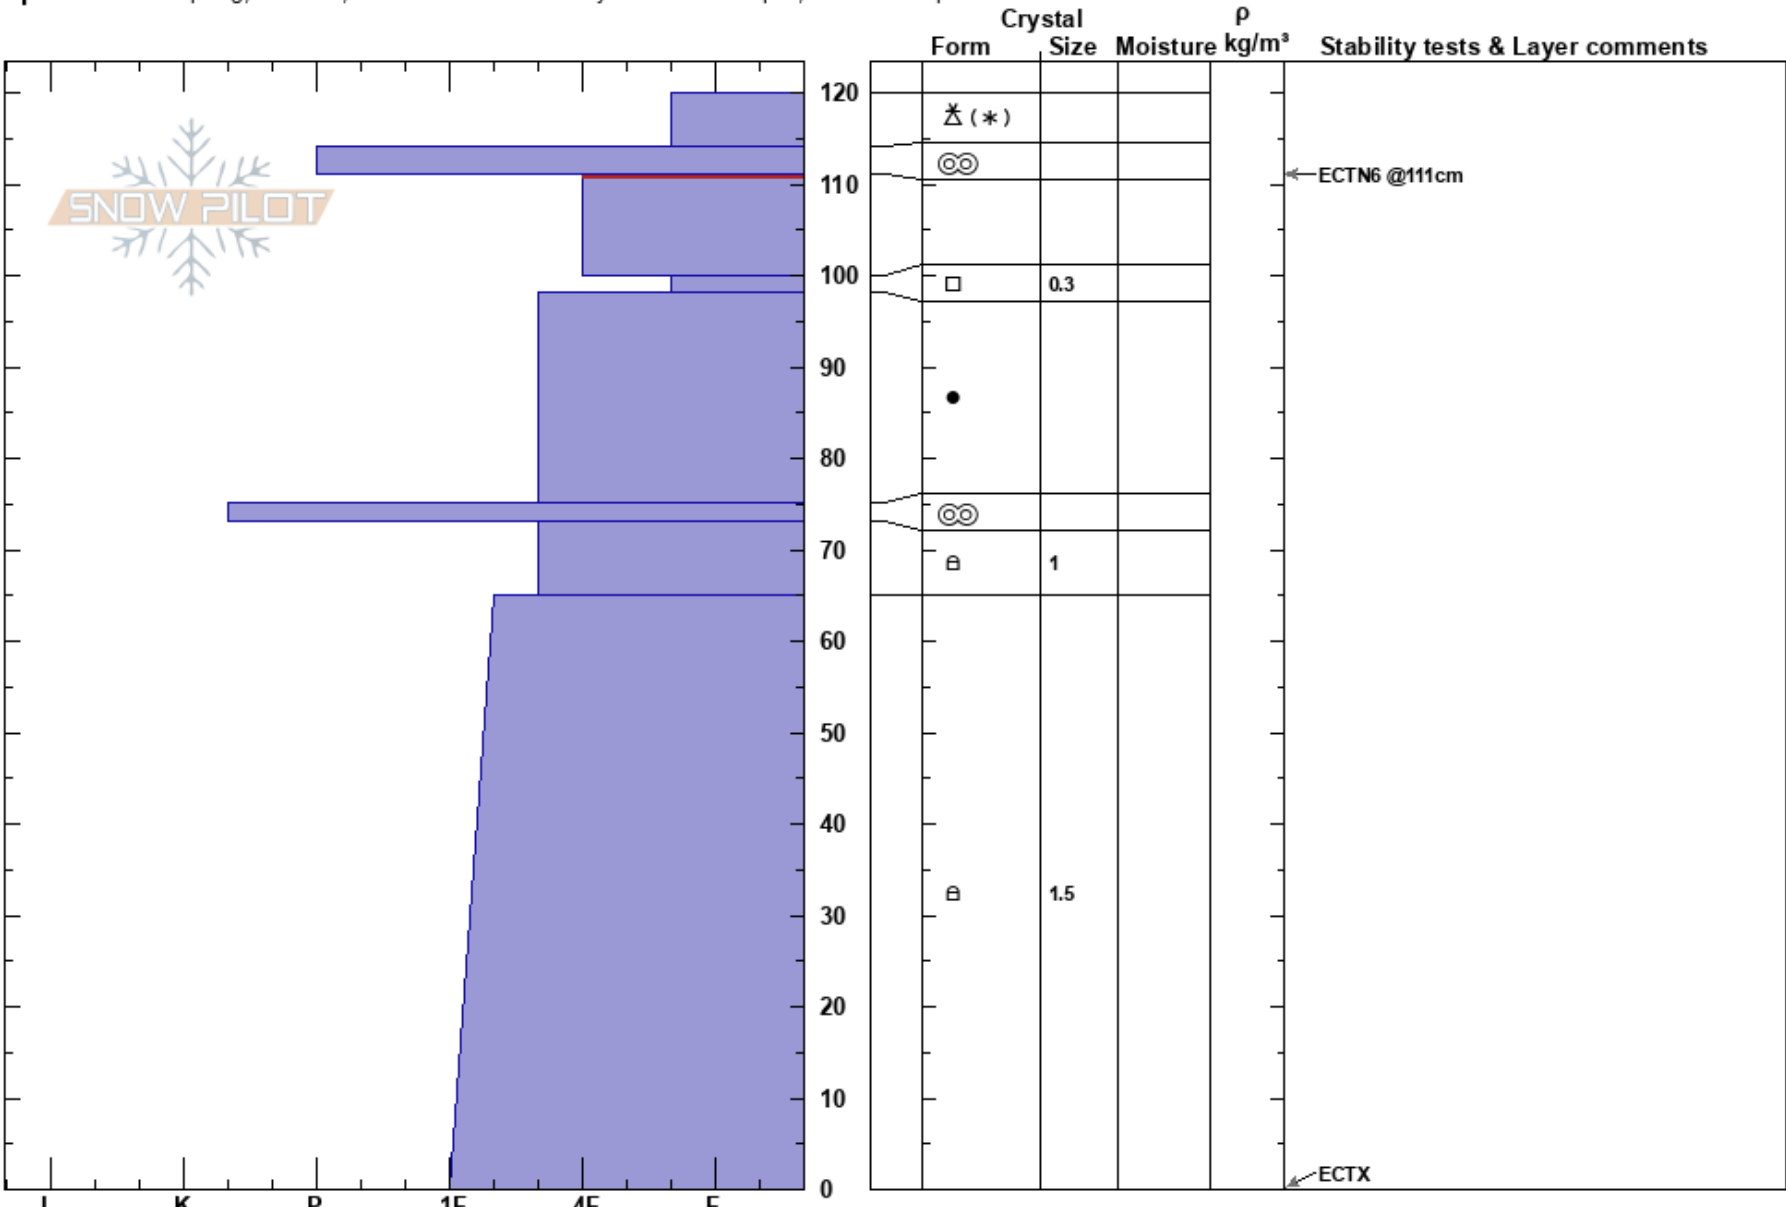

east Mt Republic
 Absaroka Range
 MT
Elevation: 9350 ft
Aspect: 105°
Specifics: Collapsing, localized; Recent avalanche activity on different slopes; We skied slope

Beau Fredlund
 01/06/2019 - 3:00pm
Co-ord: 45.00524N, -109.94423E
Slope Angle: 29°
Wind Loading:

Stability:
Air Temperature:
Sky Cover: OVC
Precipitation: S-1
Wind: E Light Breeze

HS: 120
 111-100cm: Problematic layer

Notes: Snowpit location is partially sheltered by whitebark pine from both the sun and the wind. 200' vertical higher, and the wind effect/ avalanche hazard was more substantial. Observed one recent slab avalanche on an adjacent NW facing slope (a windslab about 8" deep and 20' wide).