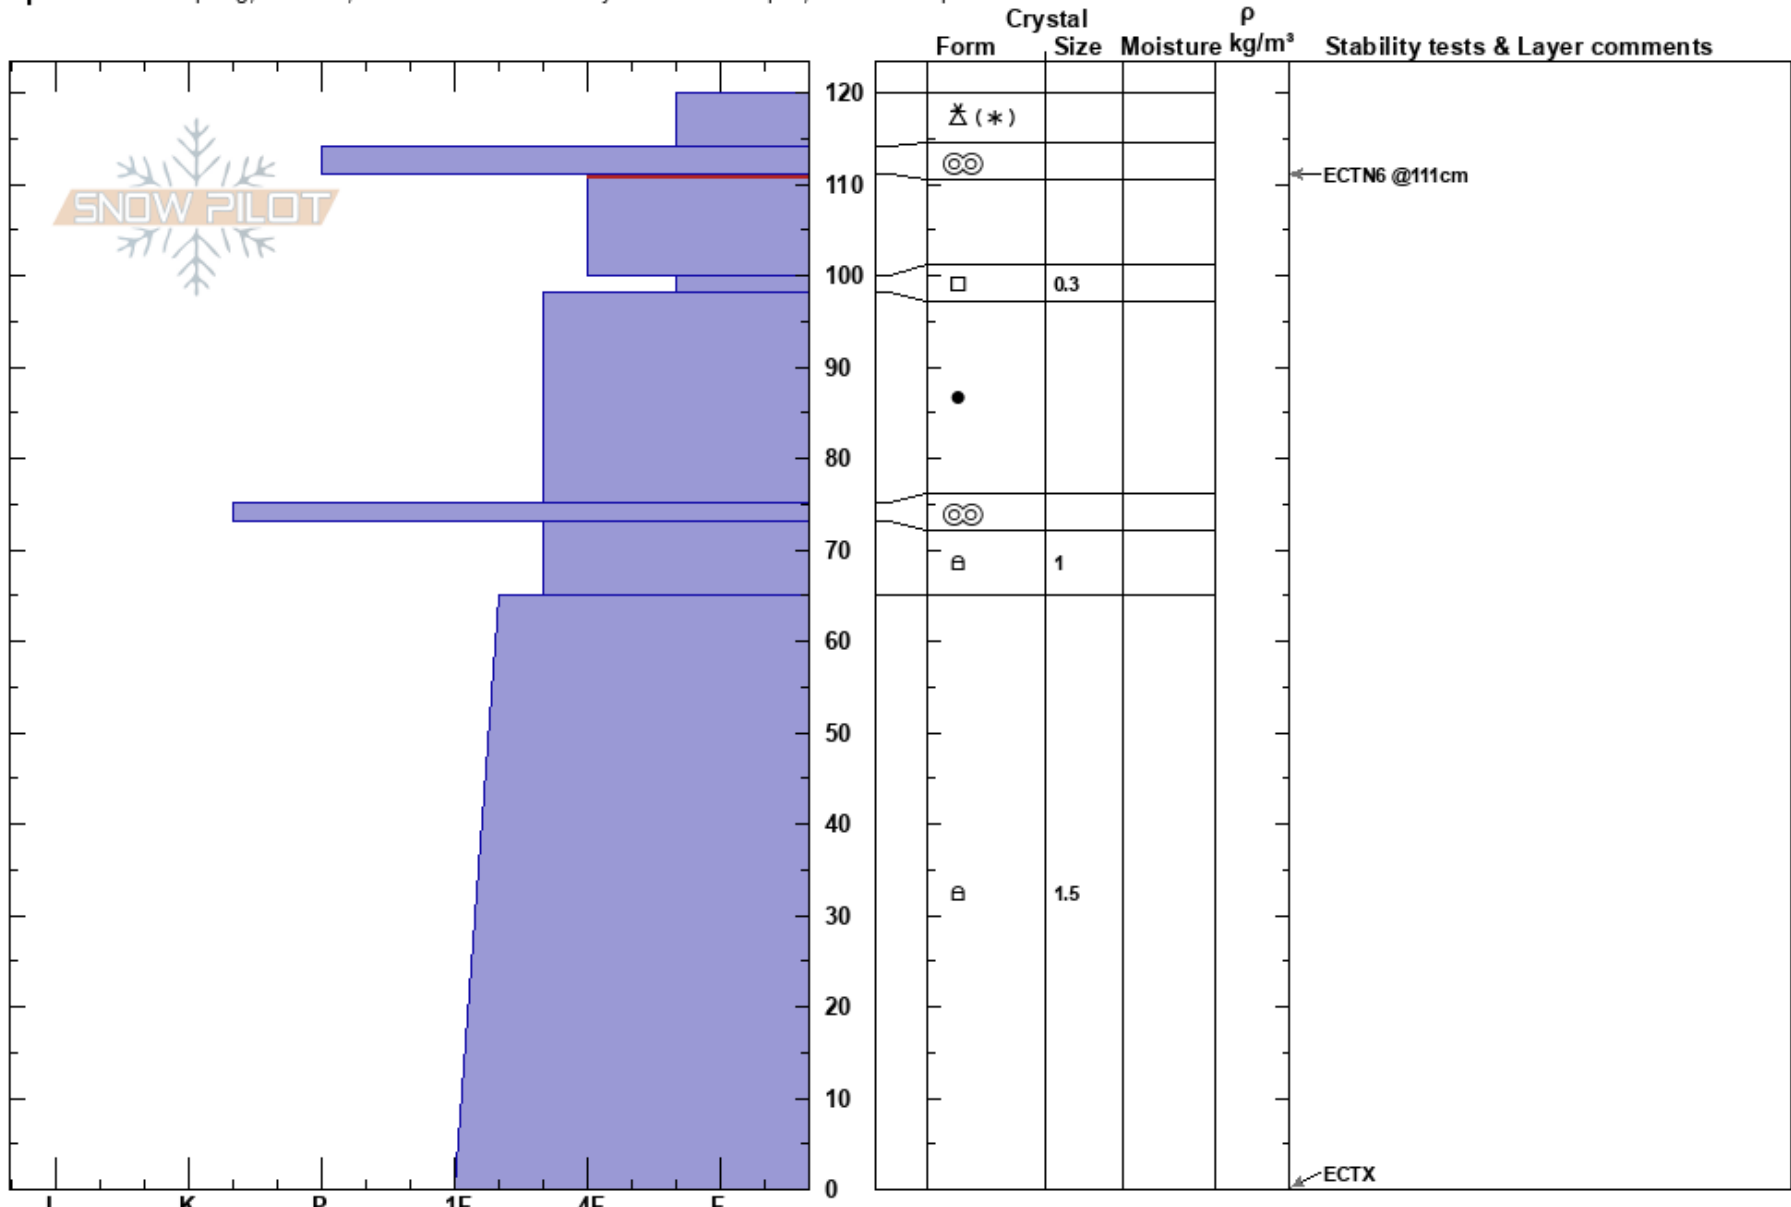

east Mt Republic
 Absaroka Range
 MT
Elevation: 9350 ft
Aspect: 105°
Specifics: Collapsing, localized; Recent avalanche activity on different slopes; We skied slope

Beau Fredlund
 01/06/2019 - 3:00pm
Co-ord: 45.00524N, -109.94423E
Slope Angle: 29°
Wind Loading:

Stability:
Air Temperature:
Sky Cover: OVC
Precipitation: S-1
Wind: E Light Breeze
HS: 120
Layer Notes: 111-100cm: Problematic layer

Notes: Snowpit location is partially sheltered by whitebark pine from both the sun and the wind. 200' vertical higher, and the wind effect/ avalanche hazard was more substantial. Observed one recent slab avalanche on an adjacent NW facing slope (a windslab about 8" deep and 20' wide).