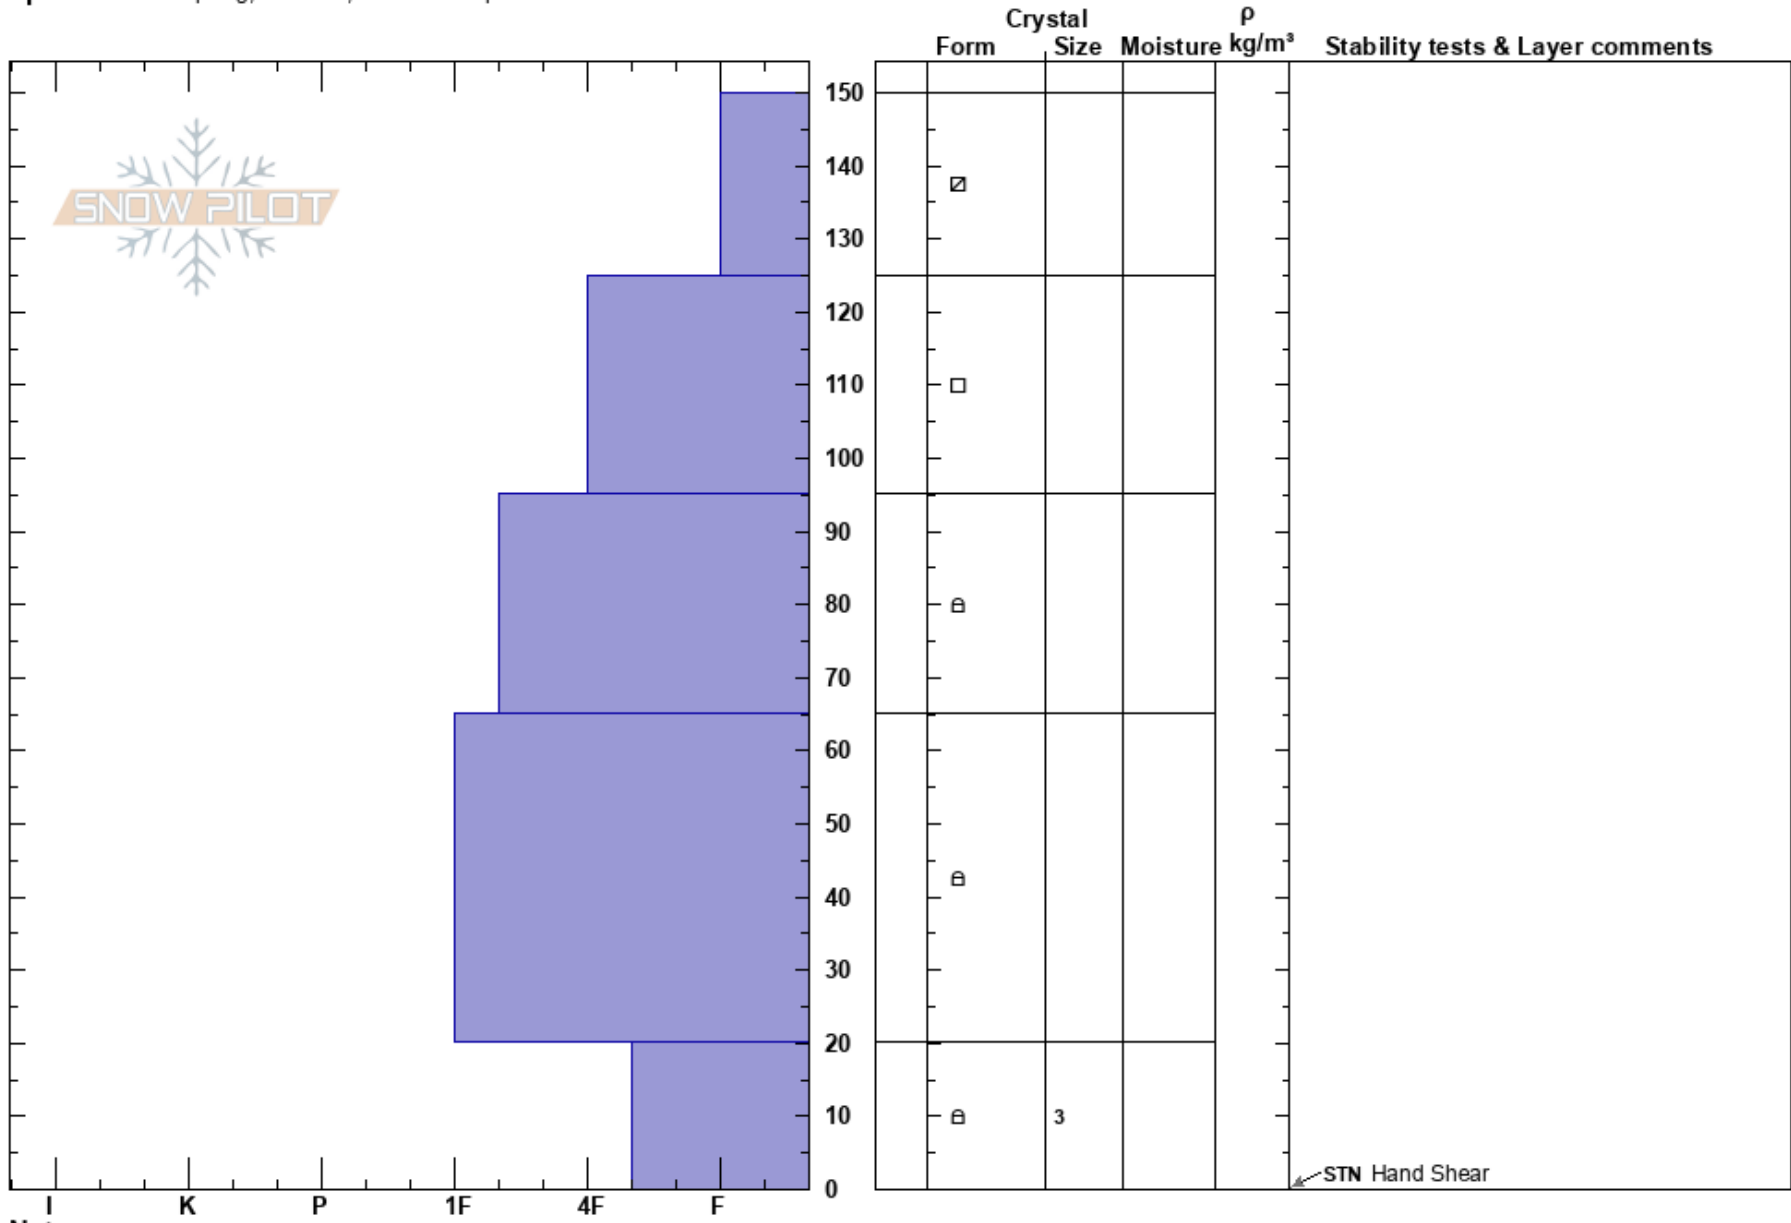

20190105 Lightning Pk.

Justin Lozier

Stability:

HS:150

Layer Notes:

Wasatch Range

01/05/2019 - 11:00am

Air Temperature:

PS:25

UT

Co-ord: 40.28288N, -111.52144W

Sky Cover: SCT

Elevation: 2950 m

Slope Angle: 33°

Precipitation: NO

Aspect: 360°

Wind Loading: yes

Wind: S Moderate

Specifics: Collapsing, localized; We skied slope

STN Hand Shear

Notes: Hasty Pit