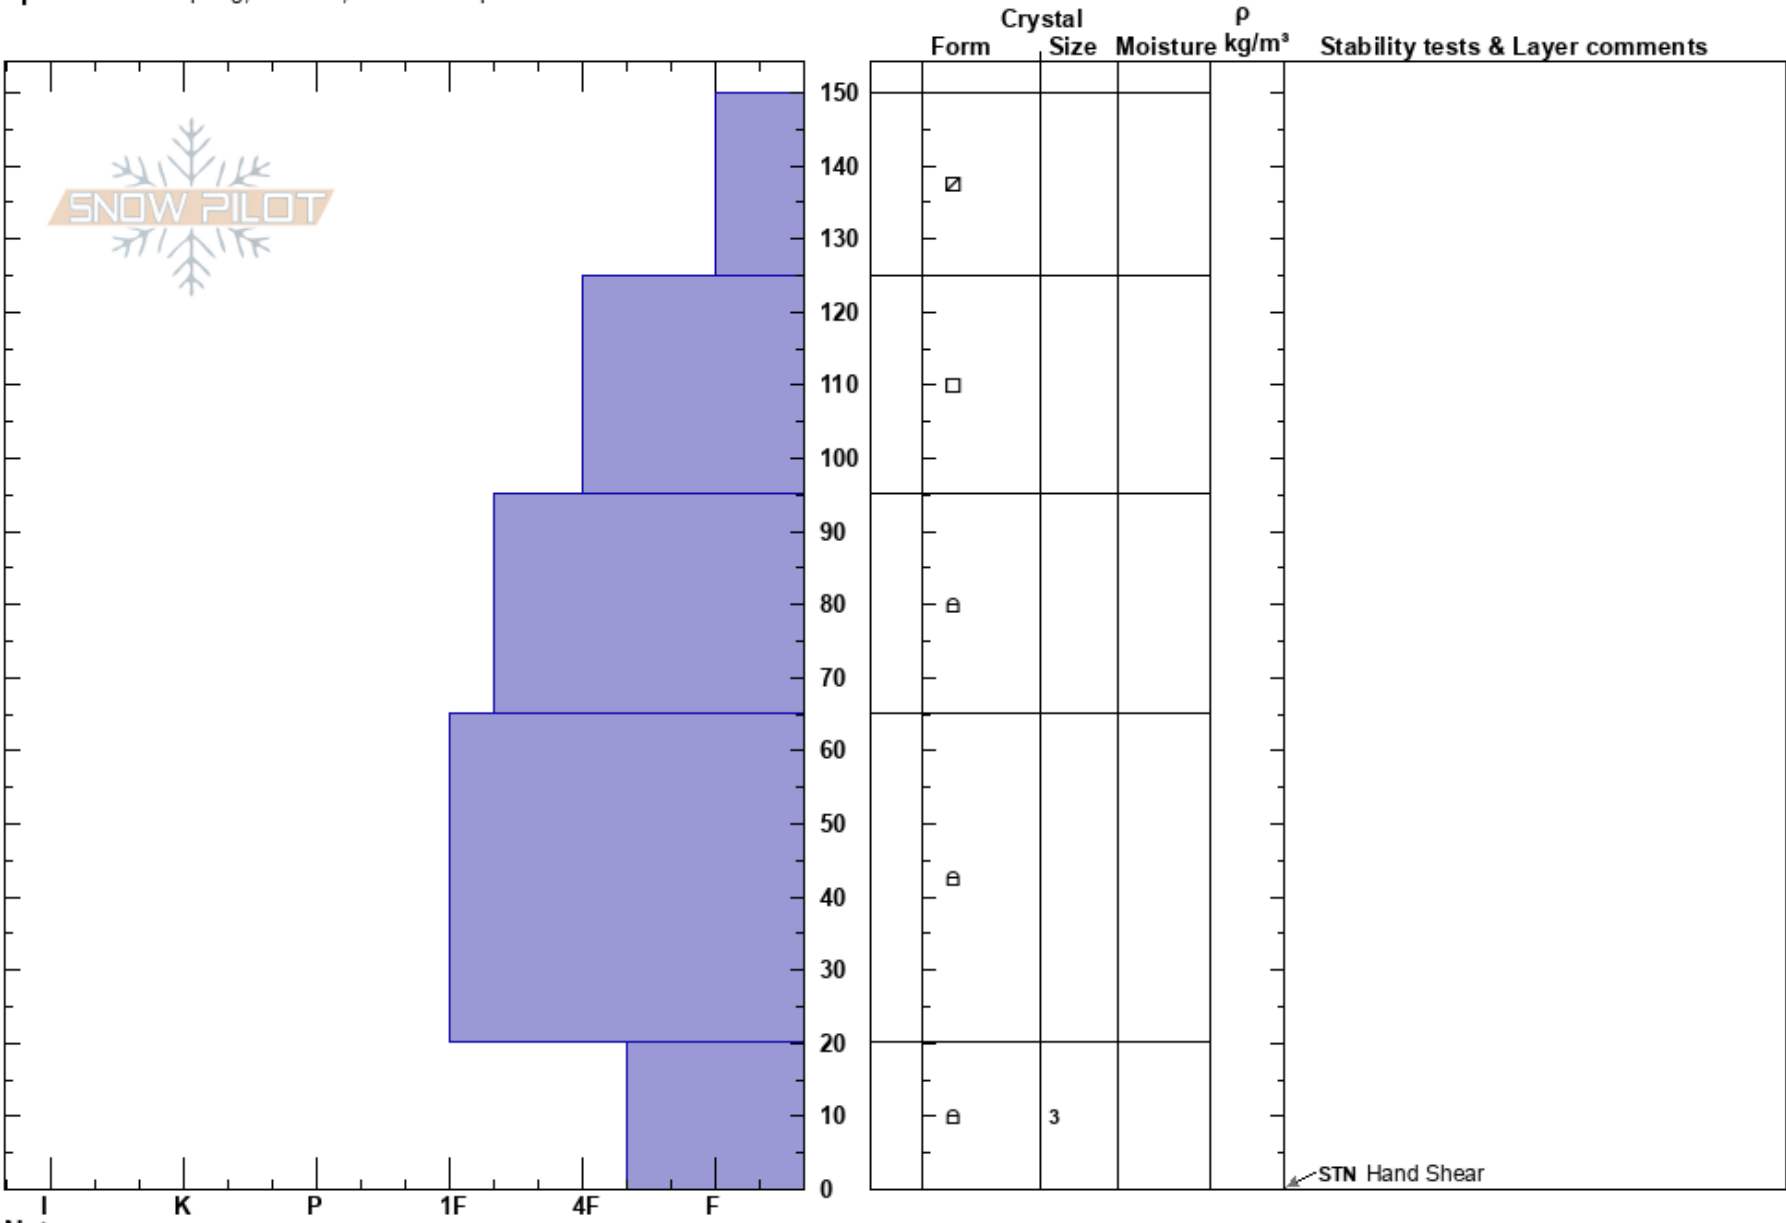

20190105 Lightning Pk.
 Wasatch Range
 UT
 Elevation: 2950 m
 Aspect: 360°
 Specifics: Collapsing, localized; We skied slope

Justin Lozier
 01/05/2019 - 11:00am
 Co-ord: 40.28288N, -111.52144W
 Slope Angle: 33°
 Wind Loading: yes

Stability:
 Air Temperature:
 Sky Cover: SCT
 Precipitation: NO
 Wind: S Moderate

HS: 150
 PS: 25
 Layer Notes:

STN Hand Shear

Notes: Hasty Pit