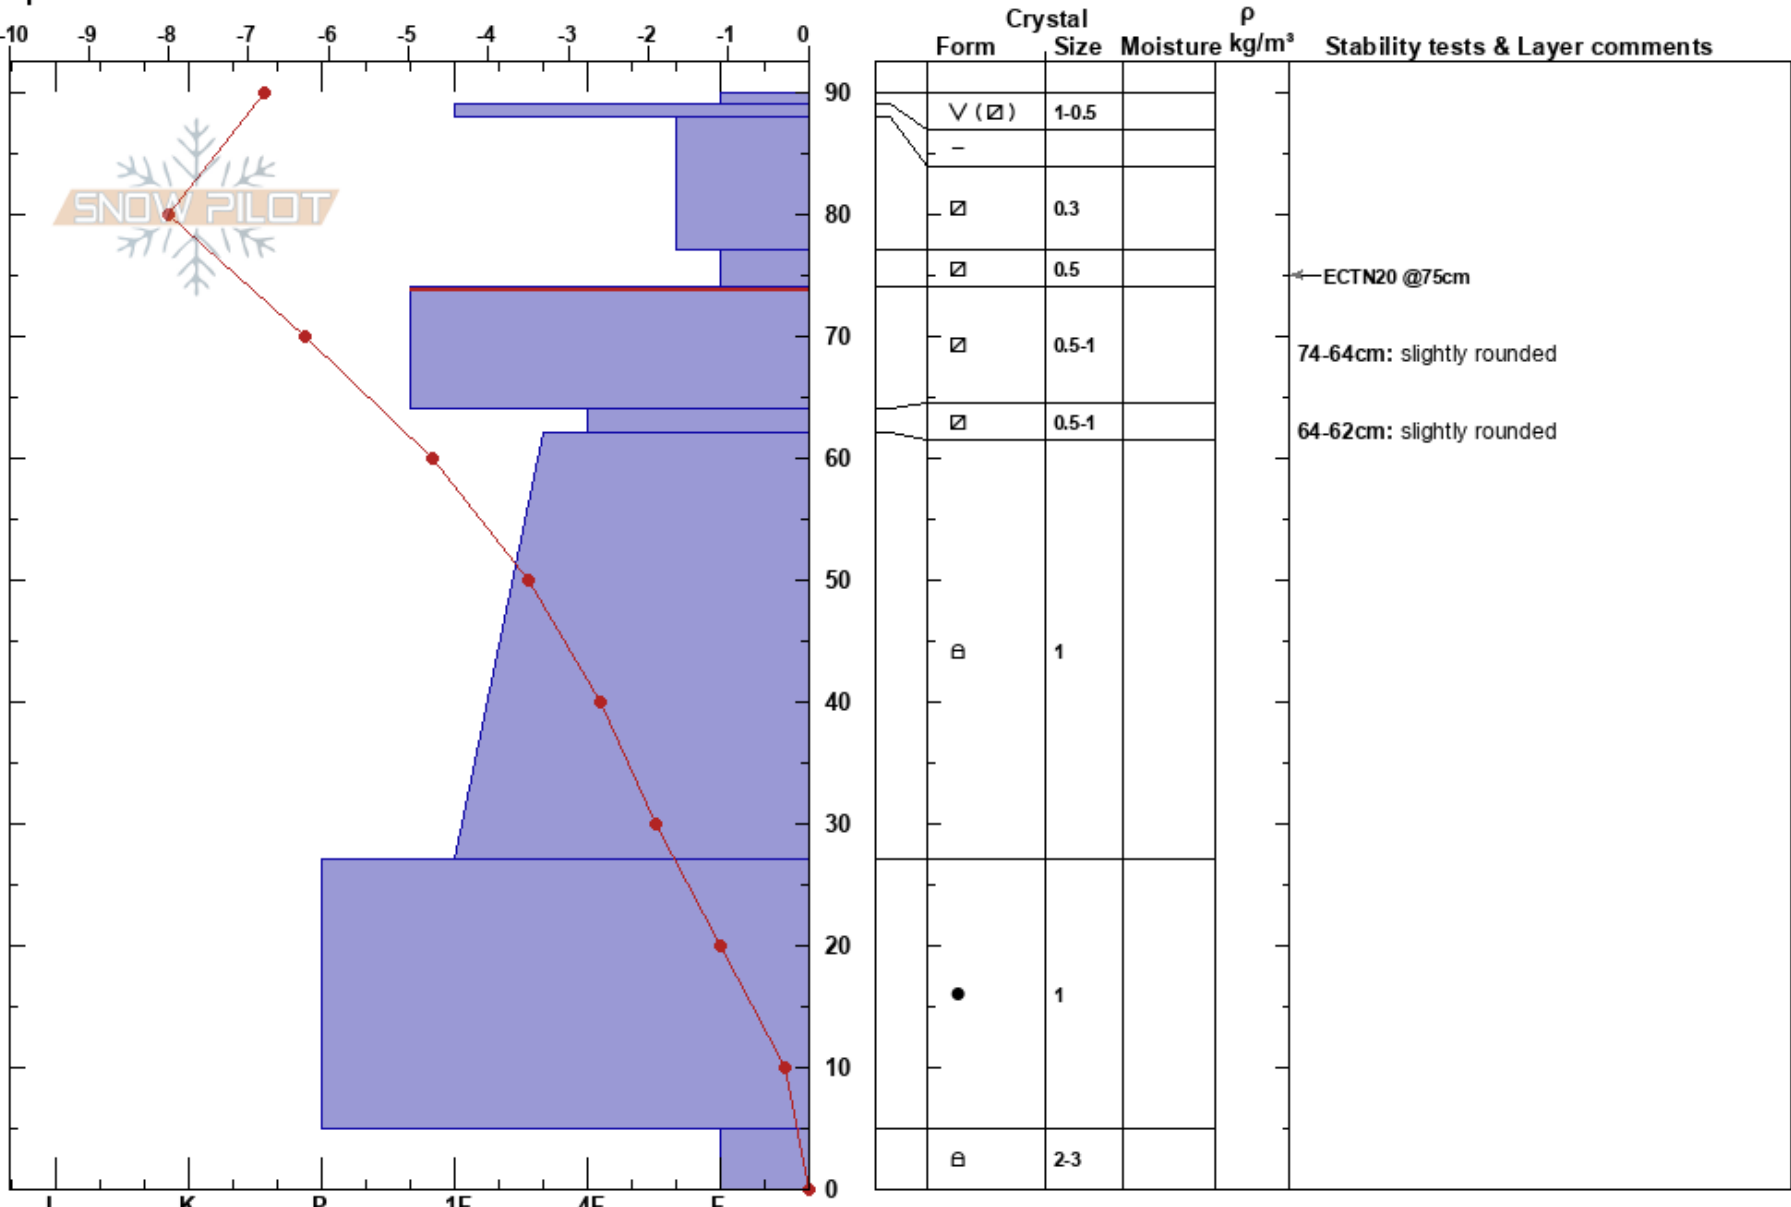

Commissary Ridge
 Salt River Range
 WY
 Elevation: 9461 ft
 Aspect: SW
 Specifics:

Lisa Van Sciver
 01/05/2019 - 10:00am
 Co-ord: 42.58771N, -110.73586W
 Slope Angle: 29°
 Wind Loading:

Stability:
 Air Temperature: -1.1°C
 Sky Cover: FEW
 Precipitation: NO
 Wind: Calm

HS:90
 74-64cm: slightly rounded
 74-64cm: Problematic layer
 64-62cm: slightly rounded

Notes: It was evident this shallow snowpack has gone through both processes of rounding and faceting during the dry weather periods.