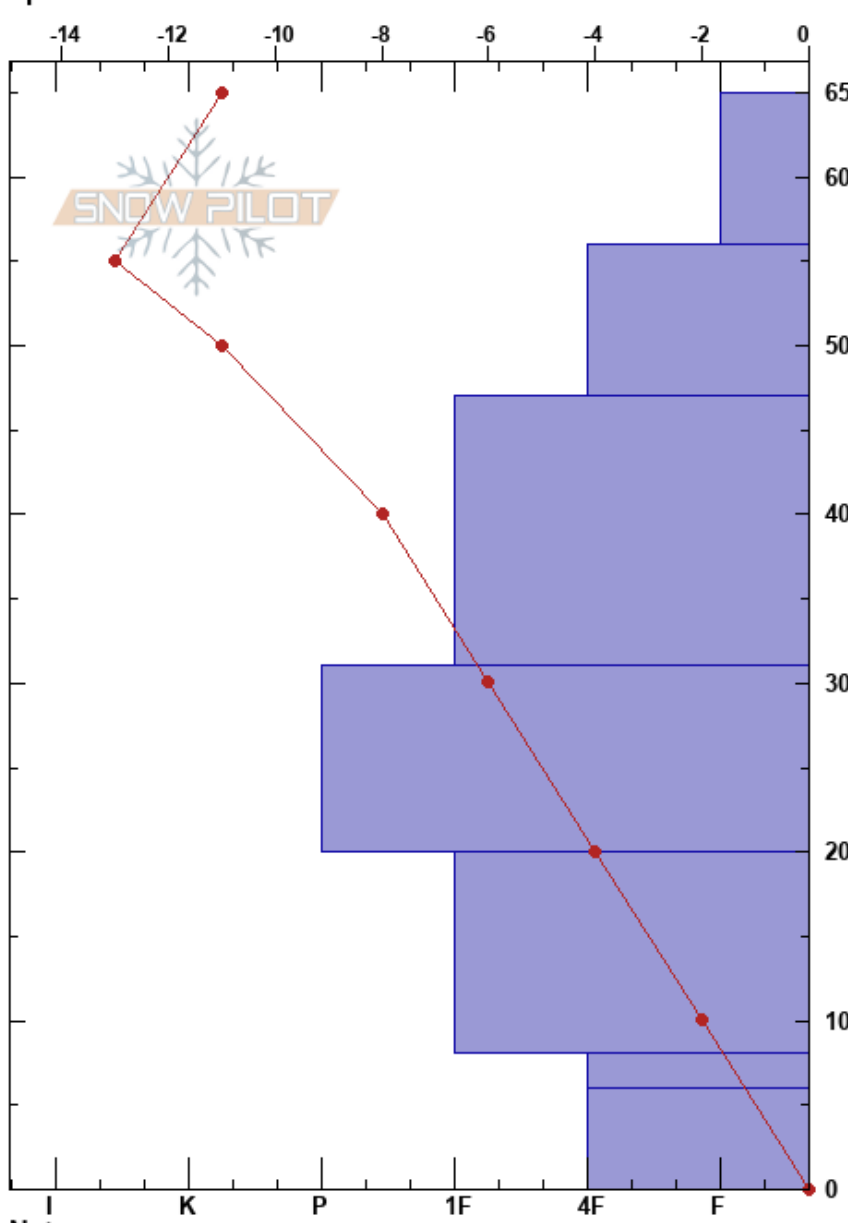

Fresno  
 Kenai Mountains  
 AK  
 Elevation: 747 m  
 Aspect: SE  
 Specifics:

Mark Walters  
 01/05/2019 - 12:50pm  
 Co-ord: 60.68654N, -149.50529W  
 Slope Angle: 29°  
 Wind Loading: no

Stability: HS:65  
 Air Temperature: -6°C PF:30  
 Sky Cover: CLR  
 Precipitation: NO  
 Wind: Calm  
 Layer Notes: 20-8cm: Problematic layer

Form	Crystal Size	Moisture	$\rho$ kg/m <sup>3</sup>	Stability tests & Layer comments
☐	0.5			
☐	0.5	D		←CT11, PC @56cm
/	0.5	D		←CT16, RP @47cm
/	0.5			
☐	1			←ECTP23 @20cm ←PST45/100 (End) @20cm
○	1.5			
☐	1.5			←CT21, RP @6cm