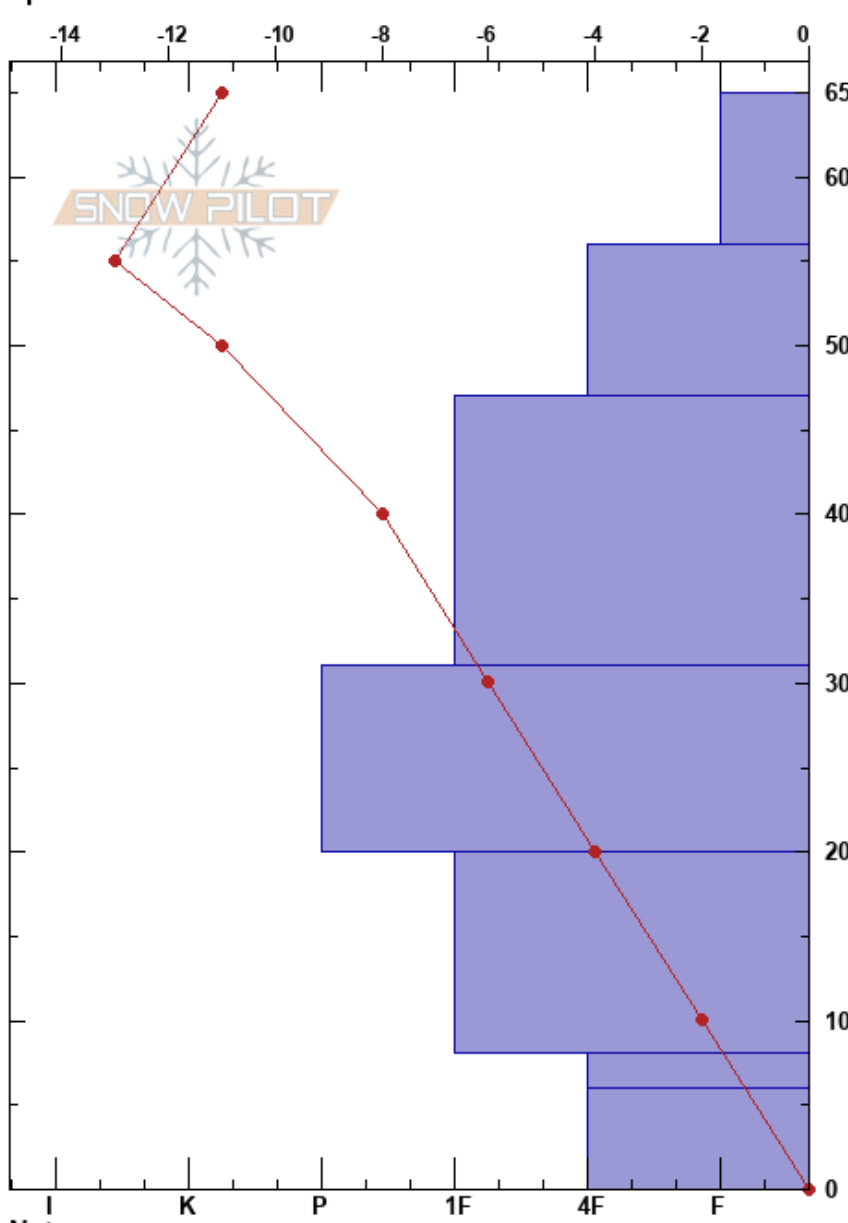

Fresno
 Kenai Mountains
 AK
 Elevation: 747 m
 Aspect: SE
 Specifics:

Mark Walters
 01/05/2019 - 12:50pm
 Co-ord: 60.68654N, -149.50529W
 Slope Angle: 29°
 Wind Loading: no

Stability: HS:65
 Air Temperature: -6°C PF:30 20-8cm: Problematic layer
 Sky Cover: CLR
 Precipitation: NO
 Wind: Calm

Elevation (cm)	Crystal		Moisture	ρ kg/m ³	Stability tests & Layer comments
	Form	Size			
65					
60	☐	0.5			
56					← CT11, PC @56cm
50	☐	0.5	D		
47					← CT16, RP @47cm
40	/	0.5	D		
30	/	0.5			
20					← ECTP23 @20cm ← PST45/100 (End) @20cm
10	☐	1			
6	○	1.5			← CT21, RP @6cm
0	☐	1.5			