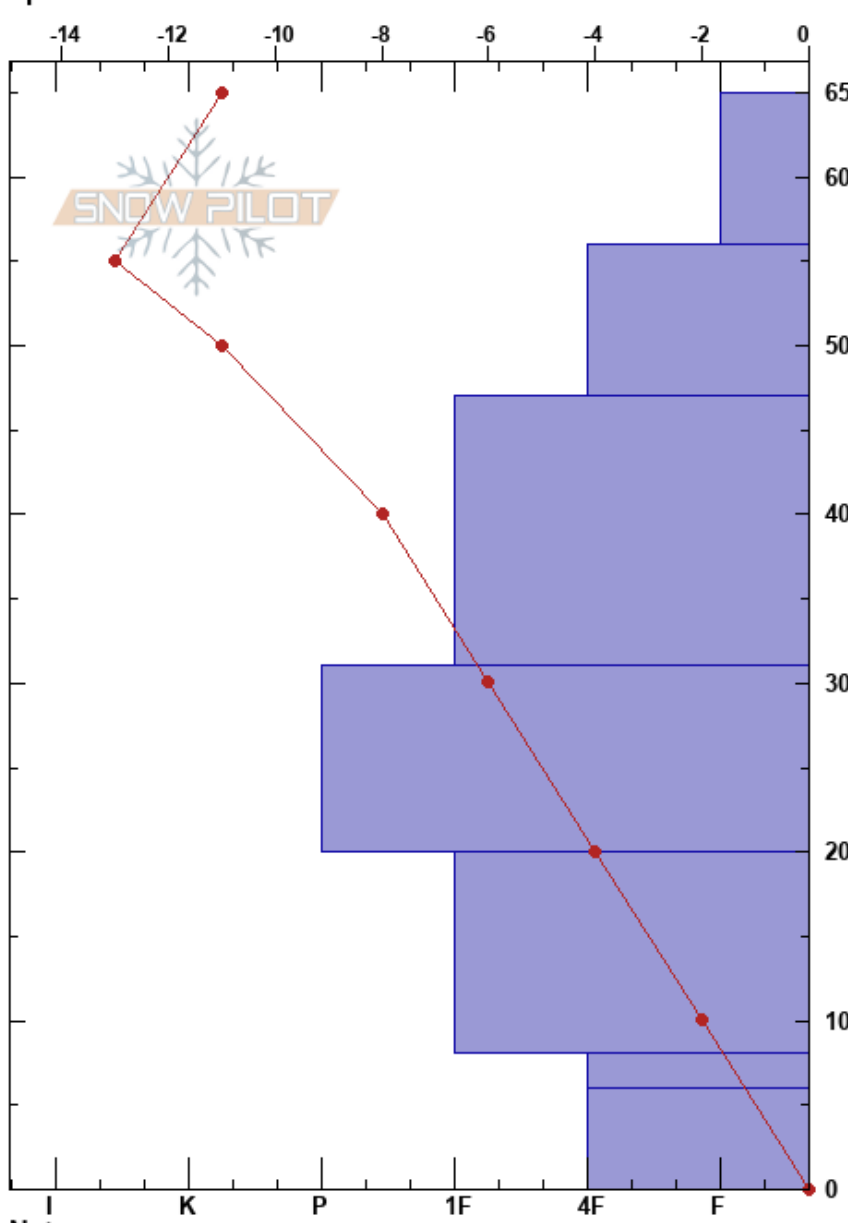

Fresno
 Kenai Mountains
 AK
 Elevation: 747 m
 Aspect: SE
 Specifics:

Mark Walters
 01/05/2019 - 12:50pm
 Co-ord: 60.68654N, -149.50529W
 Slope Angle: 29°
 Wind Loading: no

Stability: HS:65
 Air Temperature: -6°C PF:30
 Sky Cover: CLR
 Precipitation: NO
 Wind: Calm
 Layer Notes: 20-8cm: Problematic layer

Form	Crystal		ρ kg/m ³	Stability tests & Layer comments
	Size	Moisture		
☐	0.5			← CT11, PC @56cm
☐	0.5	D		← CT16, RP @47cm
/	0.5	D		
/	0.5			
				← ECTP23 @20cm ← PST45/100 (End) @20cm
☐	1			
○	1.5			← CT21, RP @6cm
☐	1.5			