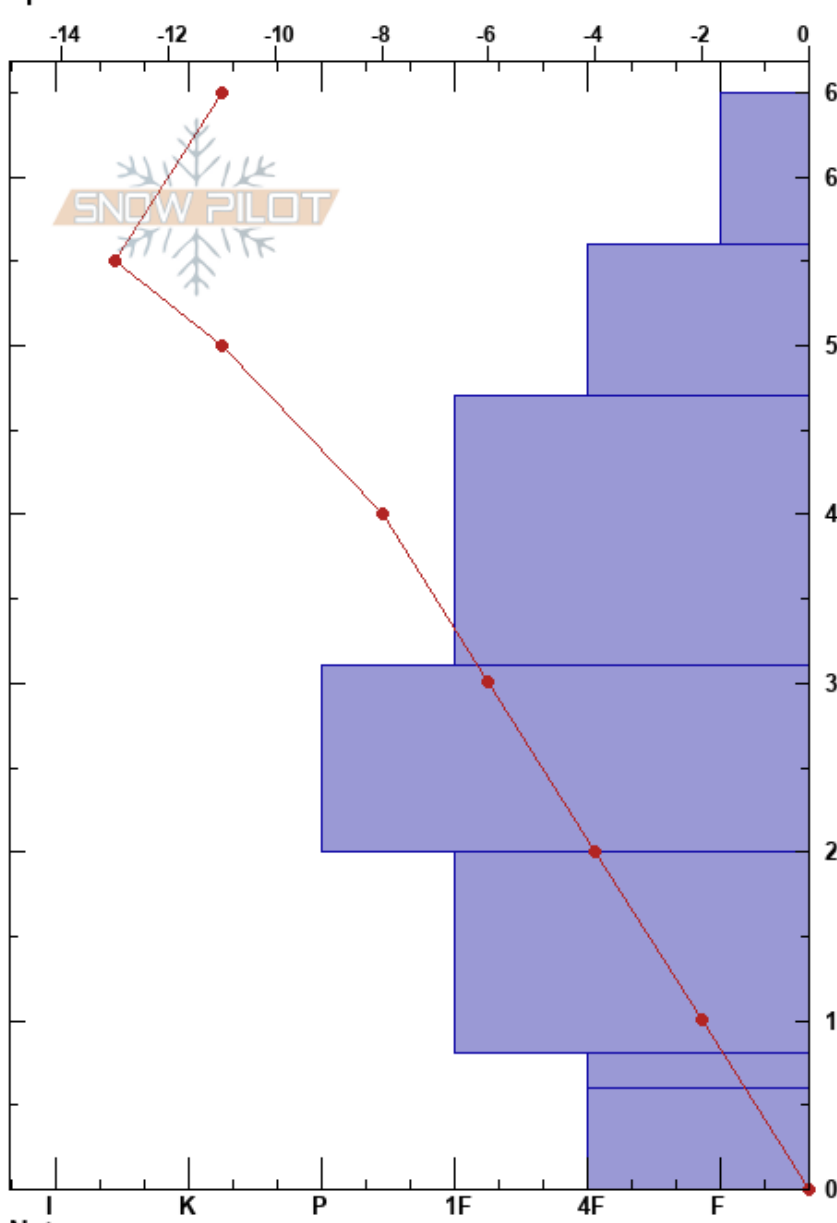

Fresno  
 Kenai Mountains  
 AK  
 Elevation: 747 m  
 Aspect: SE  
 Specifics:

Mark Walters  
 01/05/2019 - 12:50pm  
 Co-ord: 60.68654N, -149.50529W  
 Slope Angle: 29°  
 Wind Loading: no

Stability: HS:65  
 Air Temperature: -6°C PF:30 20-8cm: Problematic layer  
 Sky Cover: CLR  
 Precipitation: NO  
 Wind: Calm

Elevation (cm)	Crystal		Moisture	$\rho$ kg/m <sup>3</sup>	Stability tests & Layer comments
	Form	Size			
65					
60	☐	0.5			
50	☐	0.5	D		←CT11, PC @56cm
40	/	0.5	D		←CT16, RP @47cm
30	/	0.5			
20	☐	1			←ECTP23 @20cm ←PST45/100 (End) @20cm
10	○	1.5			
0	☐	1.5			←CT21, RP @6cm