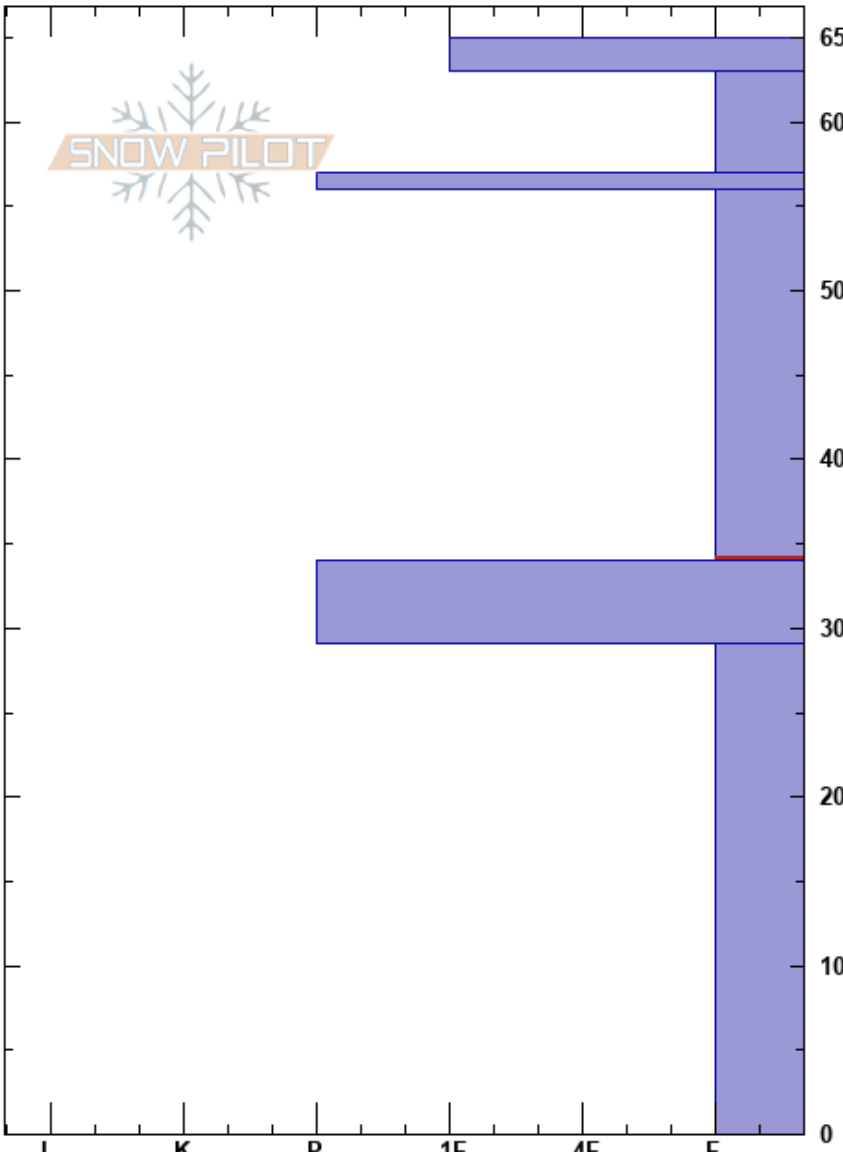

Racetrack
 Uinta Range
 UT
 Elevation: 9300 ft
 Aspect: 330°
 Specifics:

Tyler St Jeor
 01/05/2019 - 3:30pm
 Co-ord:
 Slope Angle: 30°
 Wind Loading: previous

Stability:
 Air Temperature: 24°C
 Sky Cover: OVC
 Precipitation: NO
 Wind: SW Moderate

HS:65
 Layer Notes:
 56-34cm: Problematic layer

Height (cm)	Crystal		Moisture	ρ kg/m ³	Stability tests & Layer comments
	Form	Size			
65					
60	∕				
56	-				
50					
45	□				
40					
35					← ECTN24 @35cm
34	⊙				
30					
20					
10					
0					