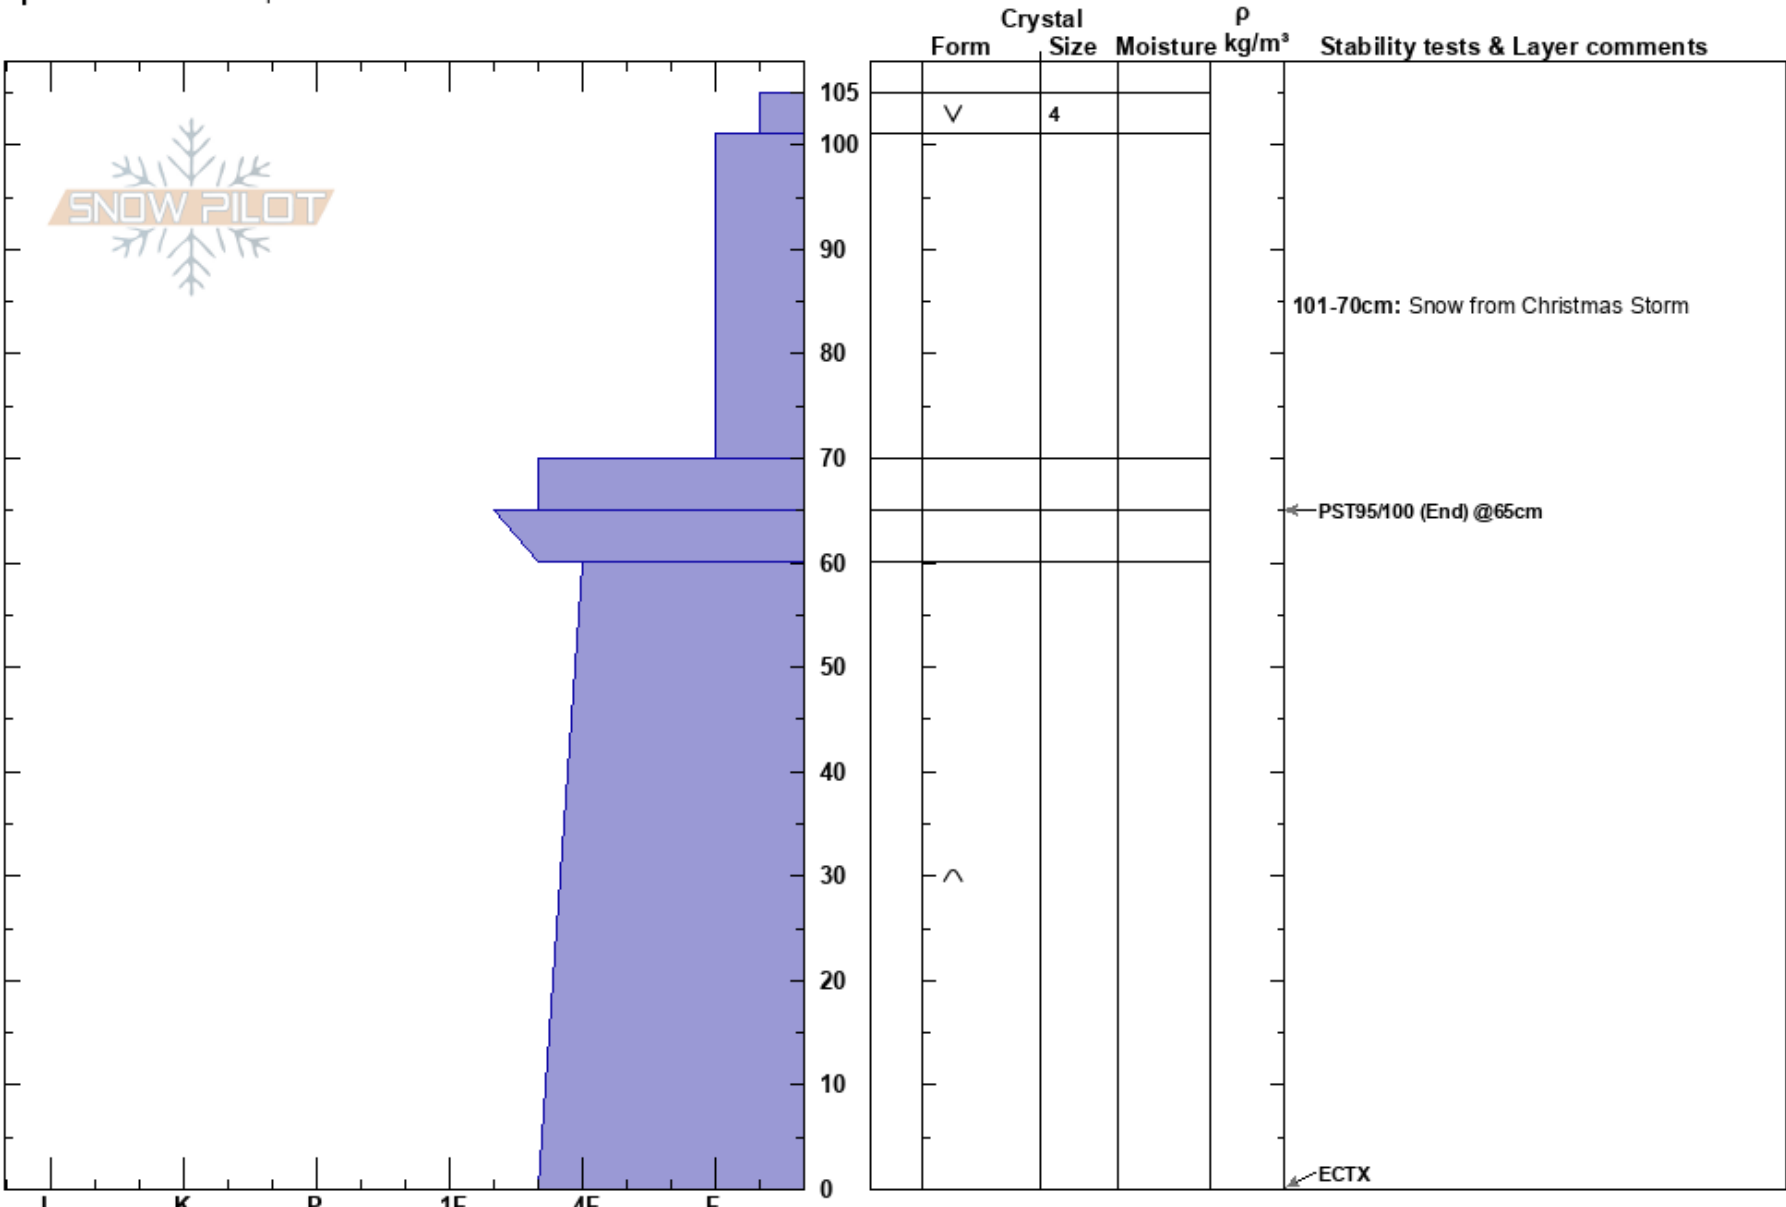

Melville Ridge Shoulders  
Snake River Range  
WY  
Elevation: 8296 ft  
Aspect: N  
Specifics: We skied slope

Stability: Good  
Air Temperature:  
Sky Cover: BKN  
Precipitation: NO  
Wind:

HS:105  
Layer Notes:  
101-70cm: Snow from Christmas Storm  
70-65cm: Problematic layer

**Notes:** Lower opening of a larger meadow, protected from major wind events but much deeper snowpack than leeward aspects.