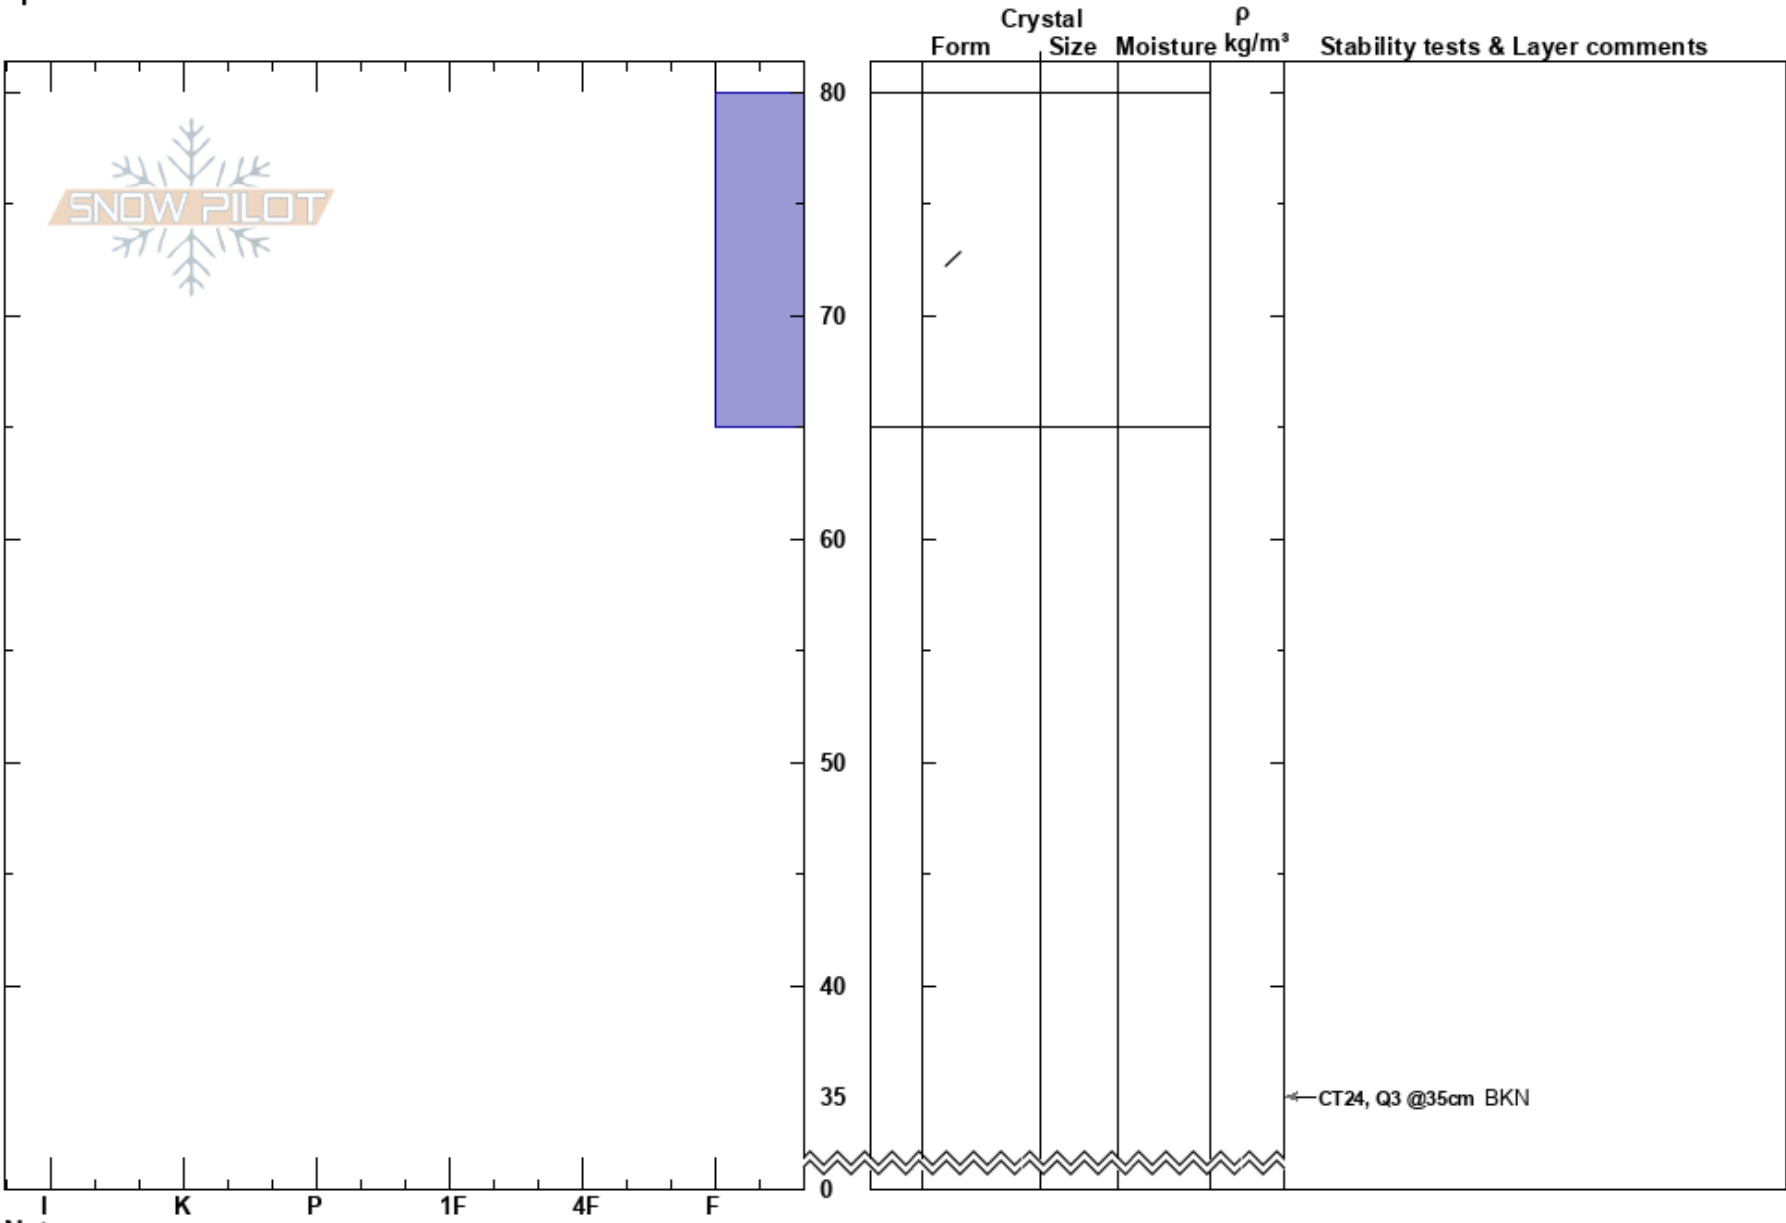

First Tweener Glade
 Boulder
 ID
 Elevation: 8380 ft
 Aspect: NE
 Specifics:

jamie weeks
 01/05/2019 - 12:45am
 Co-ord: 43.88472N, -114.69931W
 Slope Angle: 28°
 Wind Loading: previous

Stability:
 Air Temperature: -3°C
 Sky Cover: BKN
 Precipitation: NO
 Wind: SW Moderate

HS:80 Layer Notes:

Notes: