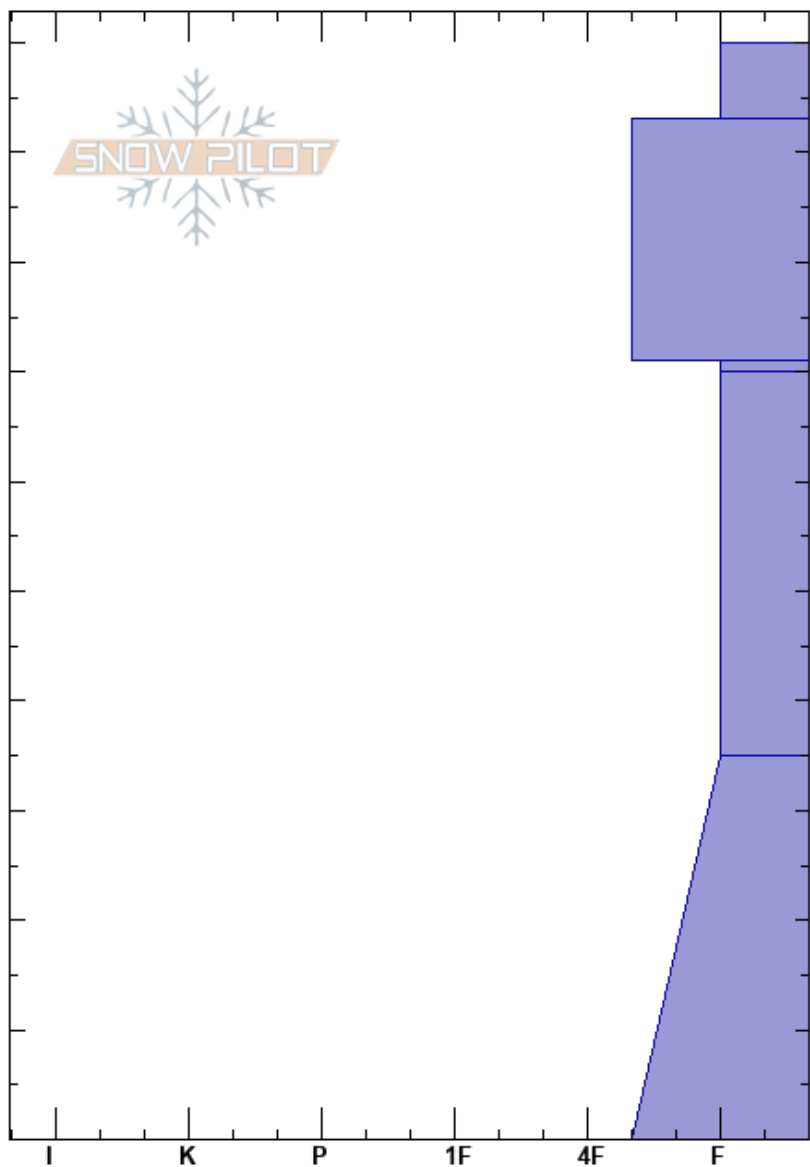

Indy pass WH 1
 Independence Pass
 CO
 Elevation: 11920 ft
 Aspect: SW
 Specifics:

Matt Huber
 01/05/2019 - 11:00am
 Co-ord: 39.12554N, -106.57474W
 Slope Angle:
 Wind Loading:

Stability:
 Air Temperature: -1°C
 Sky Cover: CLR
 Precipitation: NO
 Wind: Calm

HS:100
 PF:90 71-70cm:Problematic layer

Height (cm)	Crystal		Moisture	ρ kg/m ³	Stability tests & Layer comments
	Form	Size			
100	/ (•)	0.5-1			
90	⊖	0.5			←CT6, Q1 @93cm
80					
70	⊖	1			←CT12, Q1 @70cm
60					
50	⊖	1			
40					
35					←CT26, Q3 @35cm
30					
20	^	4-6			
10					
0					