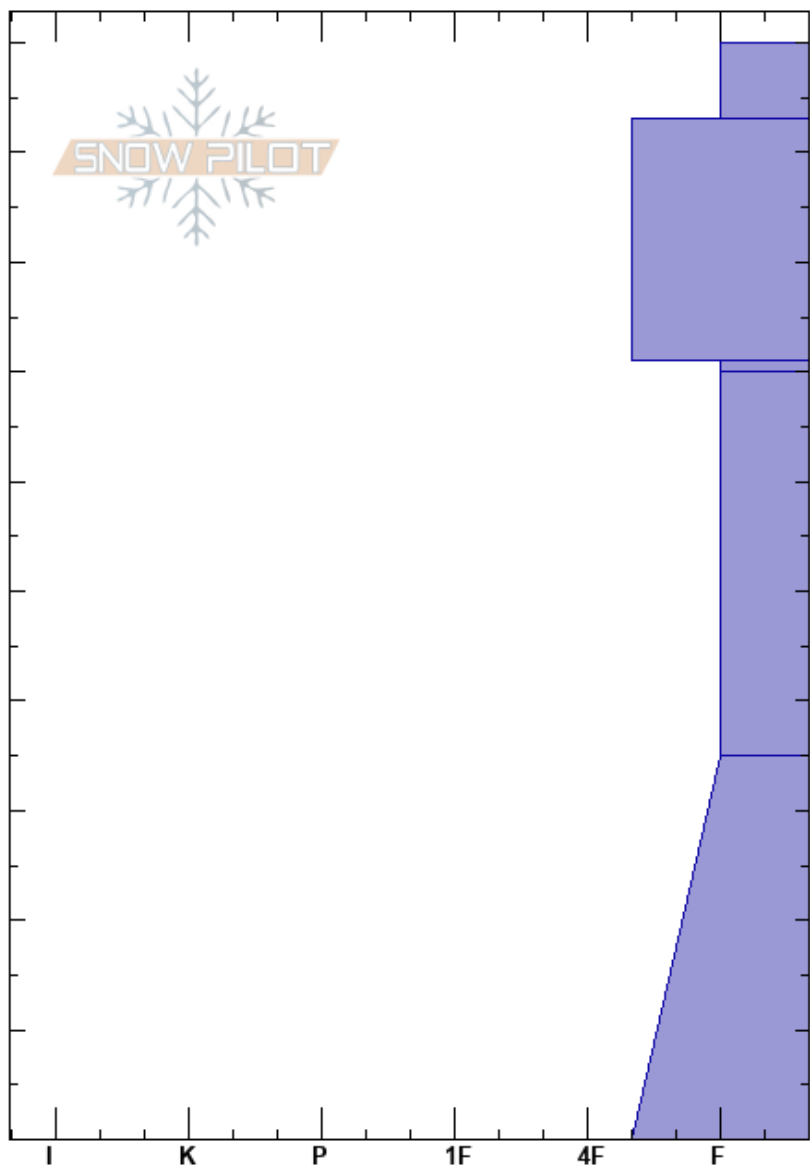

Indy pass WH 1
 Independence Pass
 CO
 Elevation: 11920 ft
 Aspect: SW
 Specifics:

Matt Huber
 01/05/2019 - 11:00am
 Co-ord: 39.12554N, -106.57474W
 Slope Angle:
 Wind Loading:

Stability:
 Air Temperature: -1°C
 Sky Cover: CLR
 Precipitation: NO
 Wind: Calm

HS:100
 PF:90 71-70cm:Problematic layer

Height (cm)	Crystal		Moisture	ρ kg/m ³	Stability tests & Layer comments
	Form	Size			
100	/ (•)	0.5-1			
93					← CT6, Q1 @93cm
80	⊖	0.5			
70	⊖	1			← CT12, Q1 @70cm
50	⊖	1			
35					← CT26, Q3 @35cm
20	^	4-6			