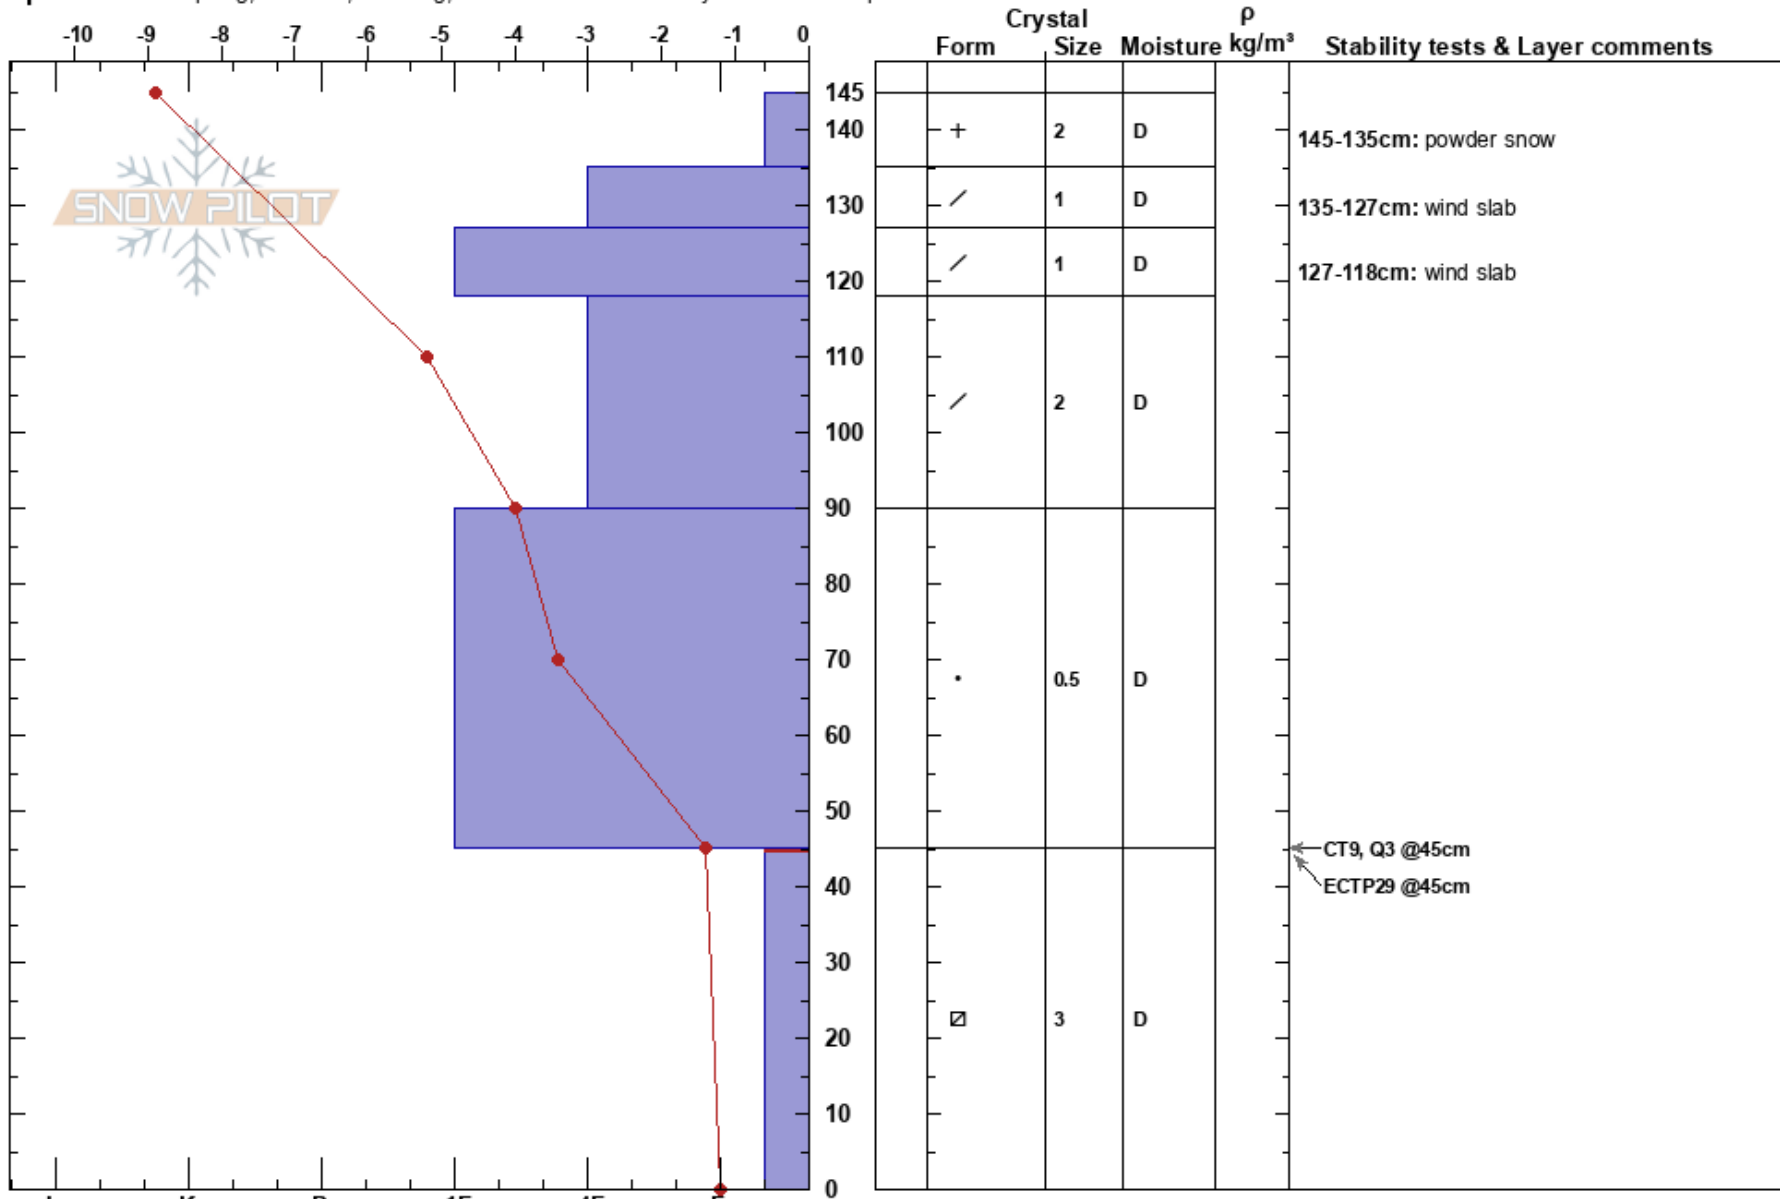

145-135cm: powder snow

Bulgaria

Co-ord: 42.20922N, 23.32723E

Sky Cover: CLR

135-127cm: wind slab

Elevation: 2300 m

Slope Angle: 30°

Precipitation: NO

127-118cm: wind slab

Aspect: NW

Wind Loading:

Wind: Calm

45-0cm: Problematic layer

Specifics: Collapsing, localized; Cracking; Recent avalanche activity on different slopes

Notes: powder snow on top of slabs from vry strong SW winds from a day before. Not so wind-loaded location;