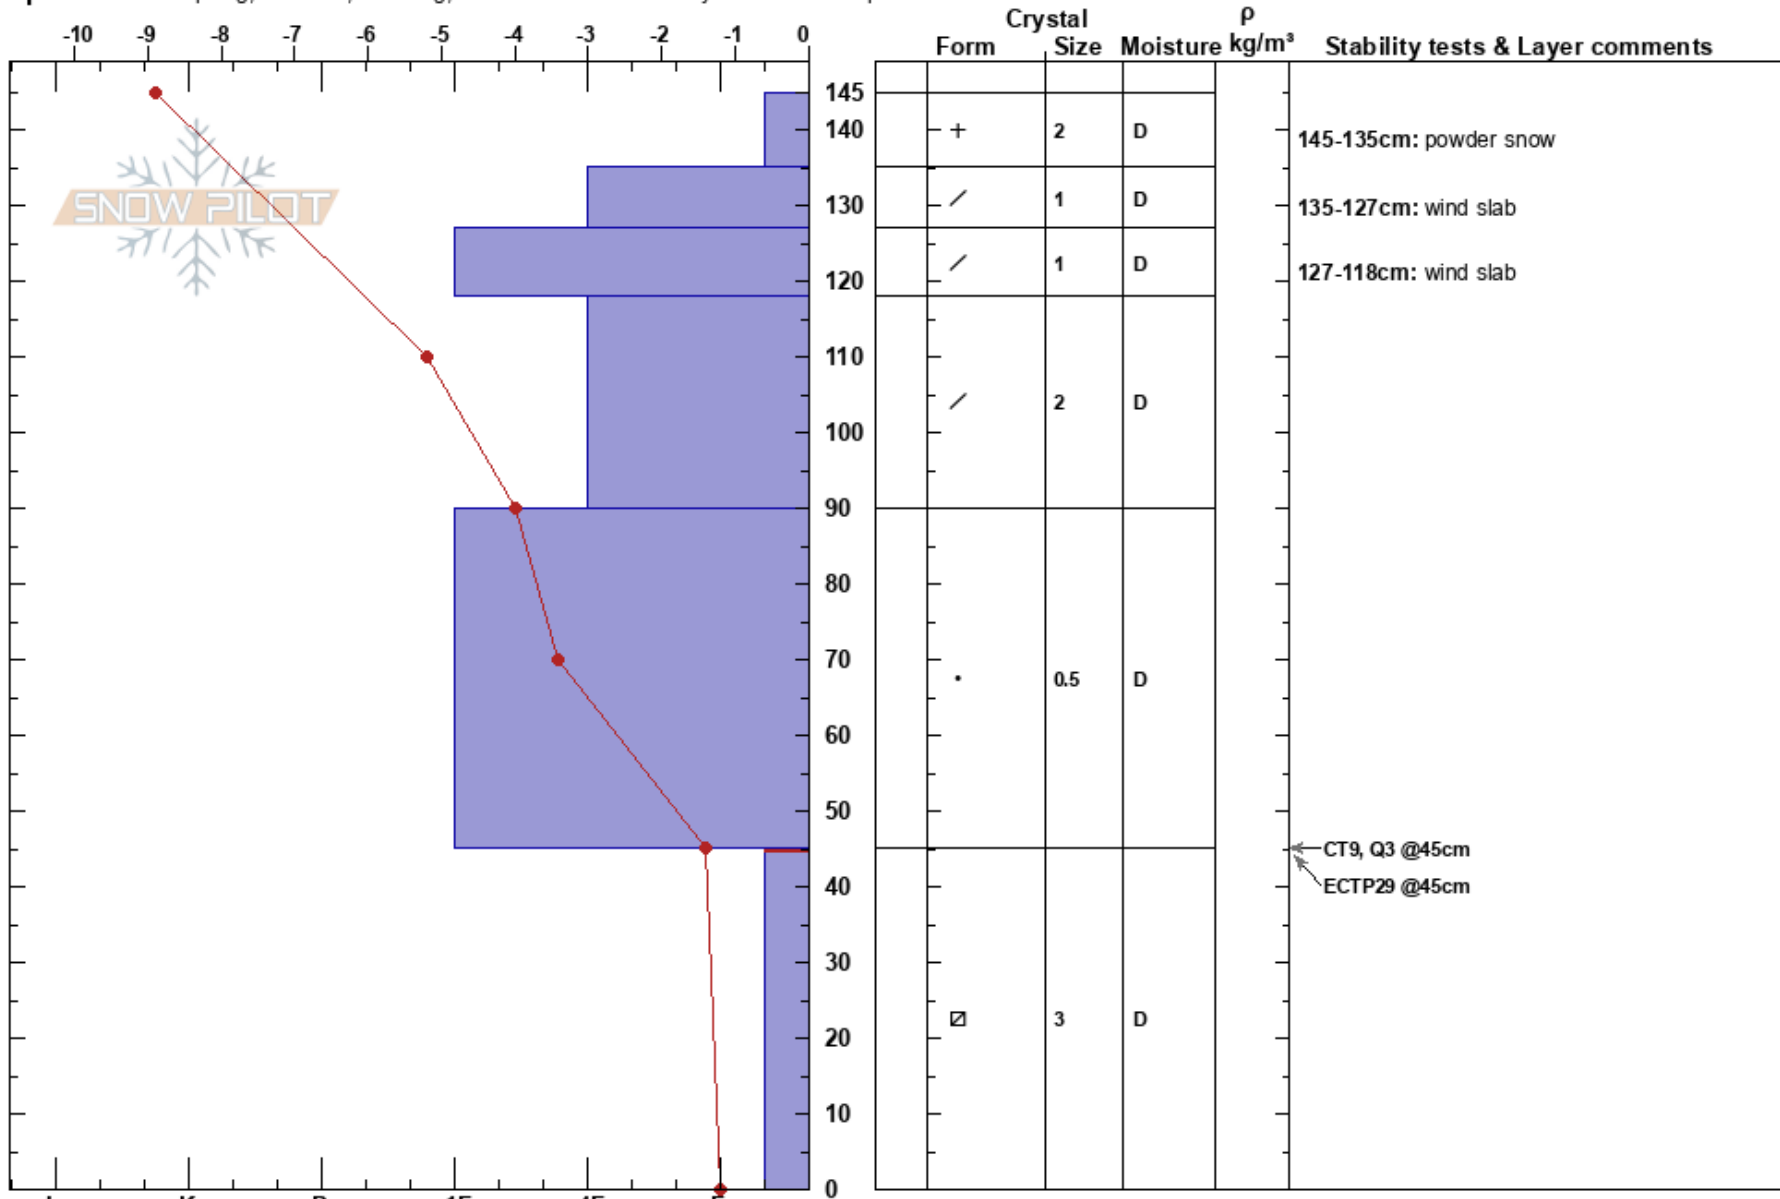

145-135cm: powder snow

Bulgaria
Co-ord: 42.20922N, 23.32723E

Sky Cover: CLR

135-127cm: wind slab

Elevation: 2300 m

Slope Angle: 30°

Precipitation: NO

127-118cm: wind slab

Aspect: NW

Wind Loading:

Wind: Calm

45-0cm: Problematic layer

Specifics: Collapsing, localized; Cracking; Recent avalanche activity on different slopes

Notes: powder snow on top of slabs from vry strong SW winds from a day before. Not so wind-loaded location;