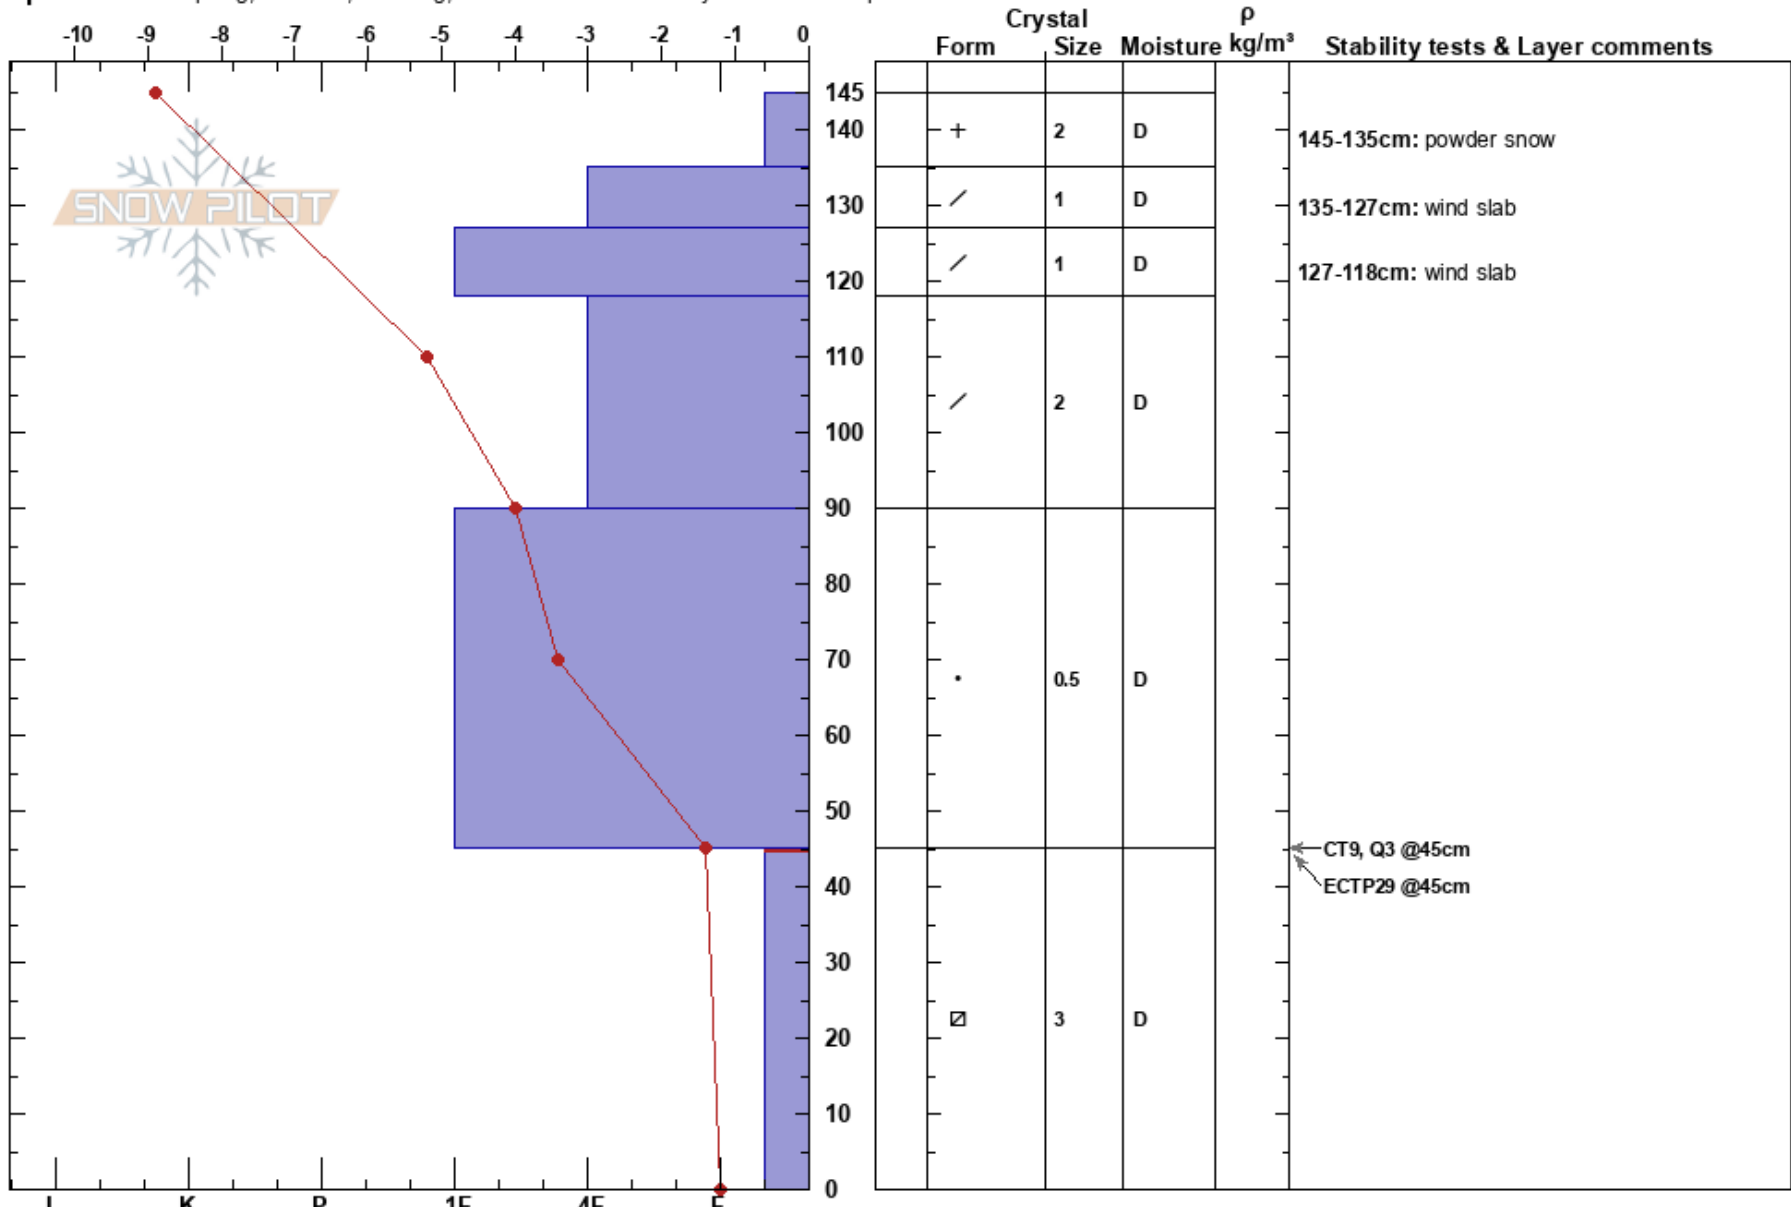

145-135cm: powder snow

Bulgaria  
Co-ord: 42.20922N, 23.32723E

Sky Cover: CLR

135-127cm: wind slab

Elevation: 2300 m

Slope Angle: 30°

Precipitation: NO

127-118cm: wind slab

Aspect: NW

Wind Loading:

Wind: Calm

45-0cm: Problematic layer

Specifics: Collapsing, localized; Cracking; Recent avalanche activity on different slopes

Notes: powder snow on top of slabs from vry strong SW winds from a day before. Not so wind-loaded location;