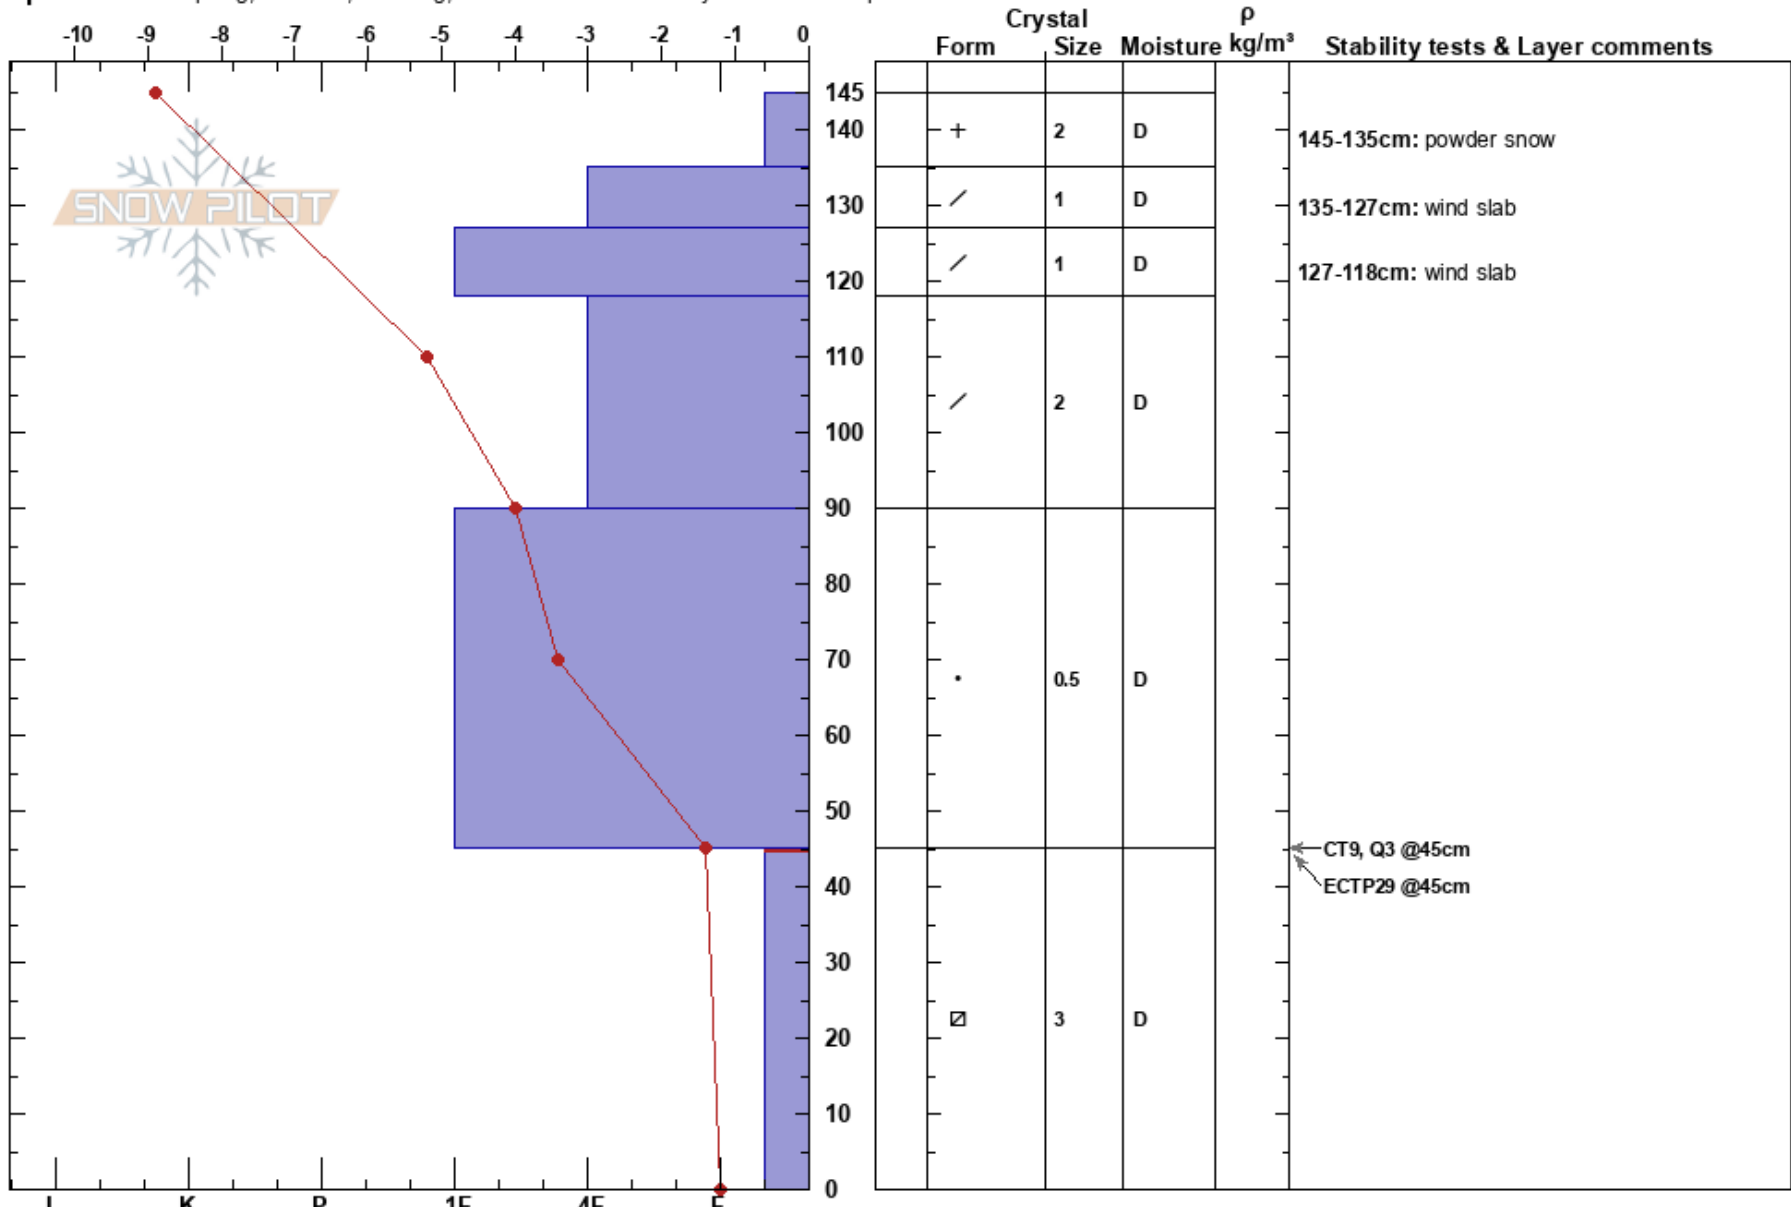

145-135cm: powder snow

Bulgaria
Co-ord: 42.20922N, 23.32723E

Sky Cover: CLR

135-127cm: wind slab

Elevation: 2300 m

Slope Angle: 30°

Precipitation: NO

127-118cm: wind slab

Aspect: NW

Wind Loading:

Wind: Calm

45-0cm: Problematic layer

Specifics: Collapsing, localized; Cracking; Recent avalanche activity on different slopes

Notes: powder snow on top of slabs from vry strong SW winds from a day before. Not so wind-loaded location;