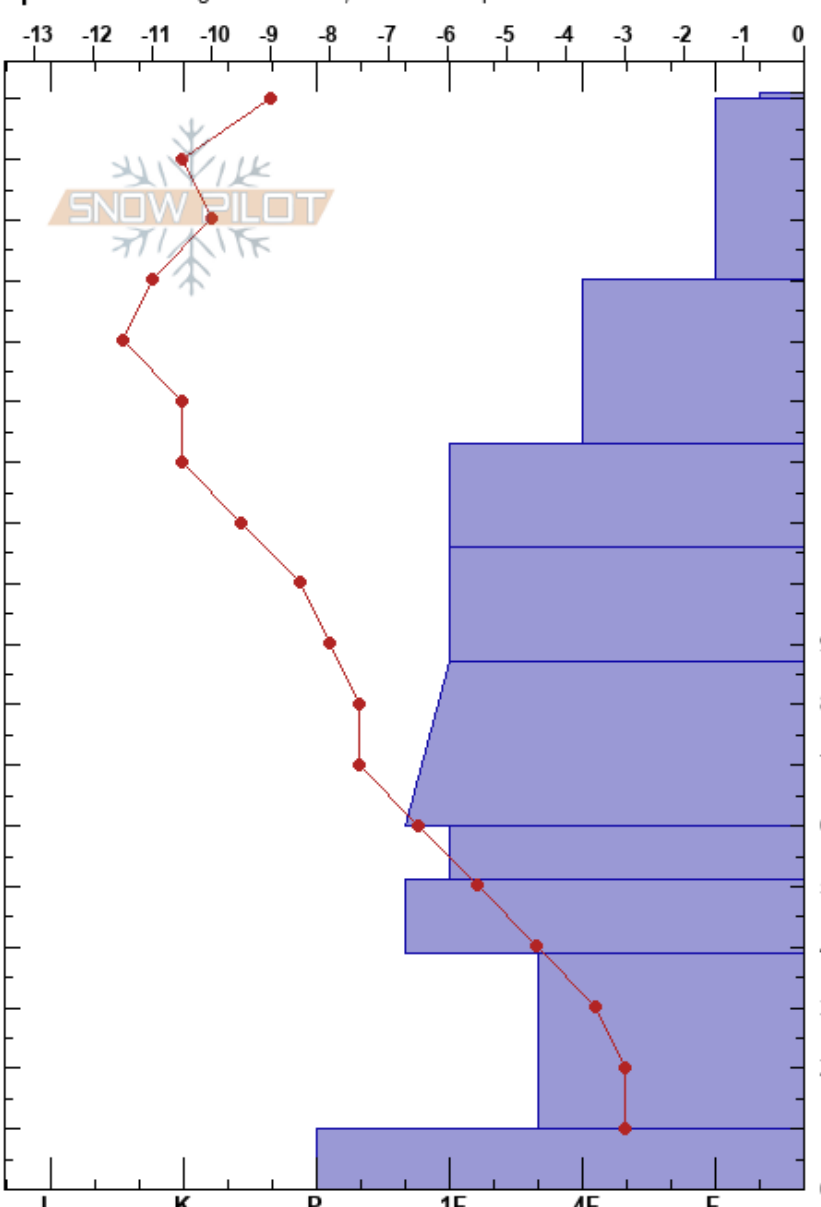

Low Boy Below Panther
Teton Range
WY
Elevation: 2743 m
Aspect: N
Specifics: Pit dug in a Ski Area; We skied slope

Daniel Nagy
01/05/2019 - 12:32pm
Co-ord: 43.77862N, -110.93908W
Slope Angle: 35°
Wind Loading: previous

Stability: HS:181
Air Temperature: -1.5°C
Sky Cover: OVC
Precipitation: NO
Wind: SW Light Breeze

Layer Notes:
123-106cm: Graupel at top of Layer

Form	Crystal Size	Moisture	ρ kg/m ³	Stability tests & Layer comments
∇				
/	1-2			
				← ECTN26 @150cm
/ (∅)	1-2			
				← PST70/100 (End) @123cm
⊖ (∆)	1			123-106cm: Graupel at top of Layer
				← ECTN28 @106cm
⊖ (⊖)	1			← PST93/100 (End) @106cm
⊖	1			
⊖	1-2			
□ (⊖)	2			
□ (⊖)	2			
⊖ (□)				