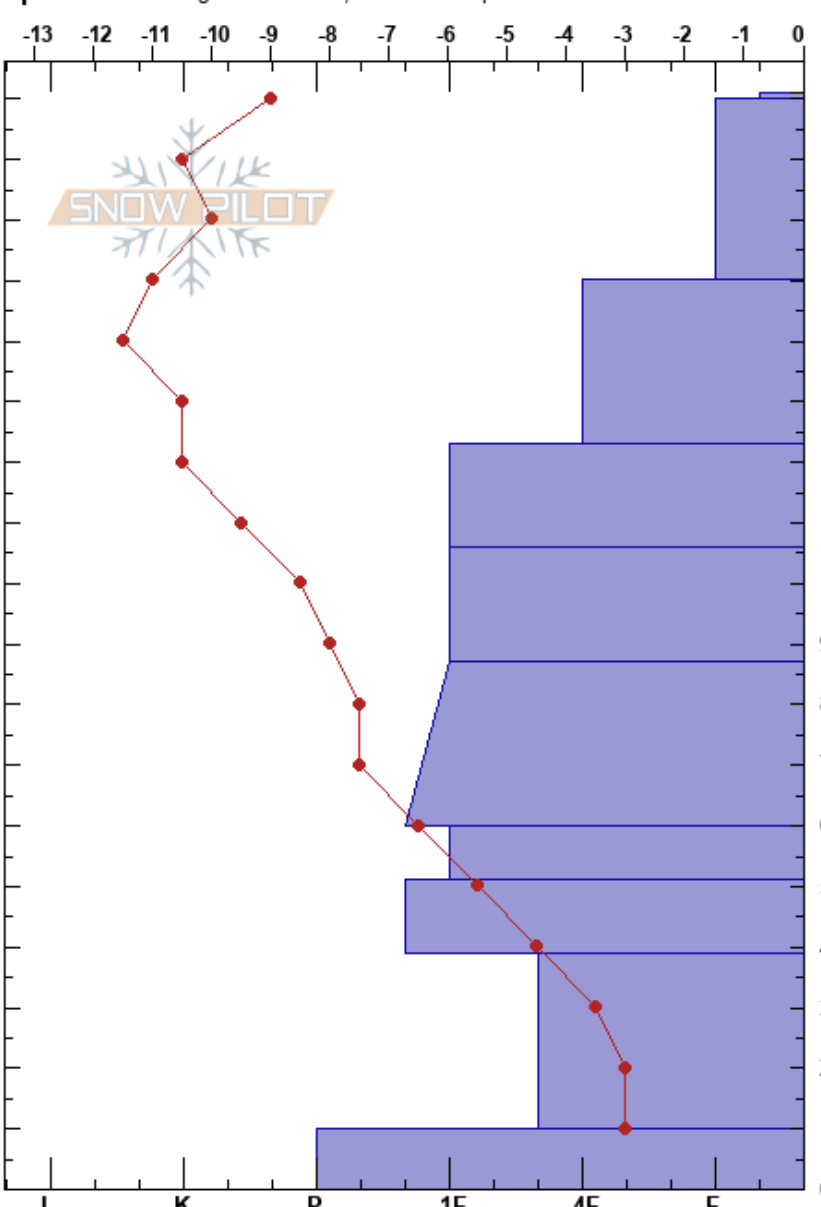

Low Boy Below Panther
Teton Range
WY
Elevation: 2743 m
Aspect: N
Specifics: Pit dug in a Ski Area; We skied slope

Daniel Nagy
01/05/2019 - 12:32pm
Co-ord: 43.77862N, -110.93908W
Slope Angle: 35°
Wind Loading: previous

Stability:
Air Temperature: -1.5°C
Sky Cover: OVC
Precipitation: NO
Wind: SW Light Breeze

HS:181
Layer Notes:
123-106cm: Graupel at top of Layer

Height (cm)	Crystal		Moisture	ρ kg/m ³	Stability tests & Layer comments
	Form	Size			
181	∇				
170					
160	/	1-2			
150					← ECTN26 @150cm
140	/ (∅)	1-2			
130					
120	⊖ (∆)	1			← PST70/100 (End) @123cm
110					123-106cm: Graupel at top of Layer
100	⊖ (⊖)	1			← ECTN28 @106cm
90					← PST93/100 (End) @106cm
80	⊖	1			
70					
60	⊖	1-2			
50	□ (⊖)	2			
40					
30	□ (⊖)	2			
20					
10	⊖ (□)				
0					