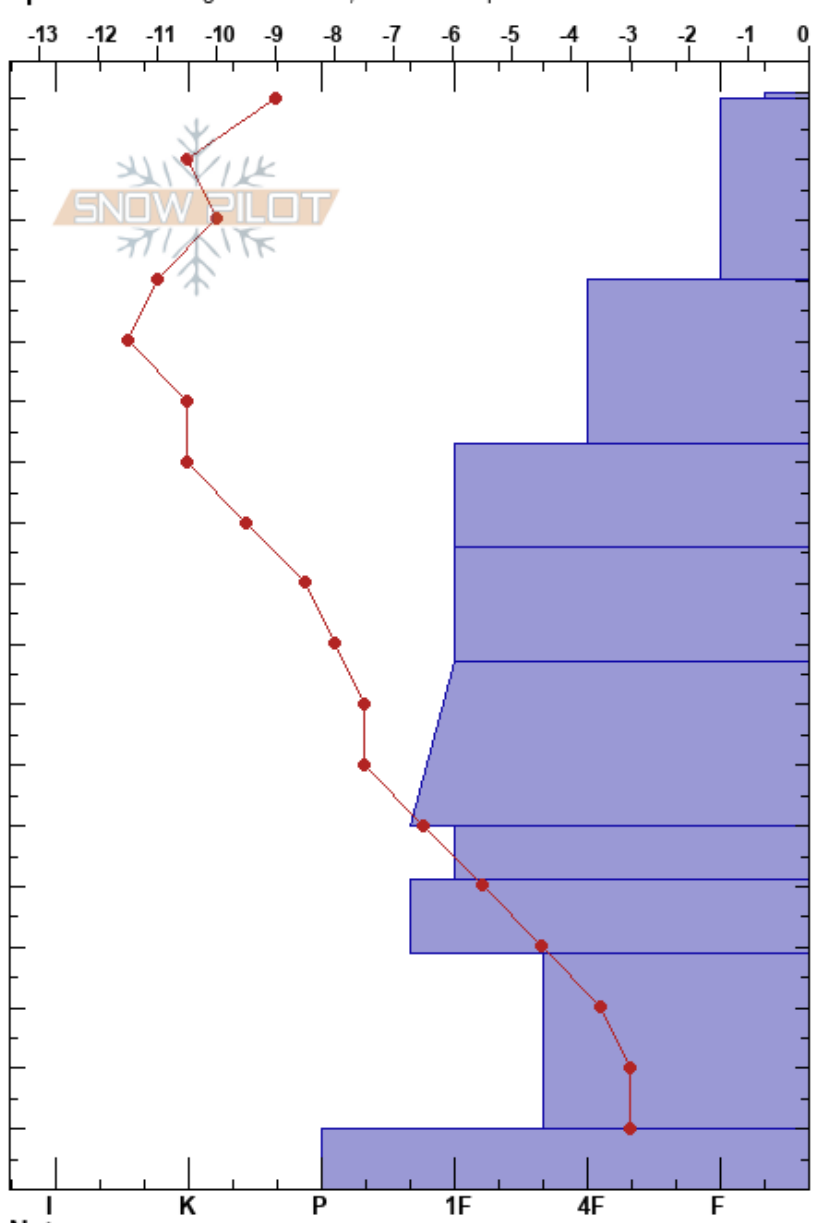

Low Boy Below Panther  
Teton Range  
WY  
Elevation: 2743 m  
Aspect: N  
Specifics: Pit dug in a Ski Area; We skied slope

Daniel Nagy  
01/05/2019 - 12:32pm  
Co-ord: 43.77862N, -110.93908W  
Slope Angle: 35°  
Wind Loading: previous

Stability: **HS:181**  
Air Temperature: -1.5°C  
Sky Cover: OVC  
Precipitation: NO  
Wind: SW Light Breeze

Layer Notes:  
123-106cm: Graupel at top of Layer

Height (cm)	Crystal		Moisture	$\rho$ kg/m <sup>3</sup>	Stability tests & Layer comments
	Form	Size			
181					
170	∇				
160	/	1-2			
150					← ECTN26 @150cm
140	/ (∅)	1-2			
130					
120	⊖ (∆)	1			← PST70/100 (End) @123cm
110					123-106cm: Graupel at top of Layer
100	⊖ (⊖)	1			← ECTN28 @106cm
90					← PST93/100 (End) @106cm
80	⊖	1			
70					
60	⊖	1-2			
50	□ (⊖)	2			
40					
30	□ (⊖)	2			
20					
10	⊖ (□)				
0					