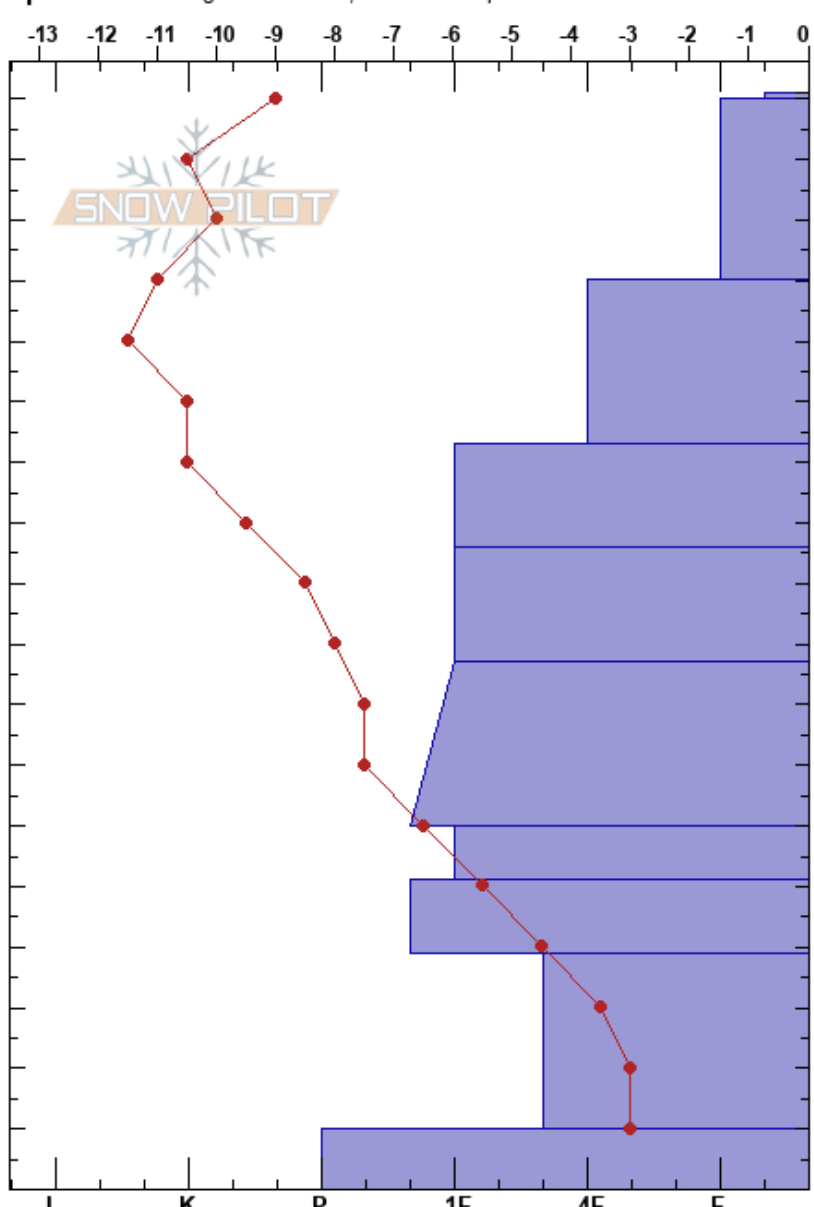

Low Boy Below Panther
 Teton Range
 WY
Elevation: 2743 m
Aspect: N
Specifics: Pit dug in a Ski Area; We skied slope

Daniel Nagy
 01/05/2019 - 12:32pm
Co-ord: 43.77862N, -110.93908W
Slope Angle: 35°
Wind Loading: previous

Stability:
Air Temperature: -1.5°C
Sky Cover: OVC
Precipitation: NO
Wind: SW Light Breeze

HS: 181
Layer Notes:
 123-106cm: Graupel at top of Layer

Height (cm)	Crystal		ρ kg/m ³	Stability tests & Layer comments
	Form	Size		
181	∇			
170				
160	/	1-2		
150				← ECTN26 @150cm
140	/ (∅)	1-2		
130				
120	⊖ (∆)	1		← PST70/100 (End) @123cm
110				123-106cm: Graupel at top of Layer
100	⊖ (⊖)	1		← ECTN28 @106cm
90				← PST93/100 (End) @106cm
80	⊖	1		
70				
60	⊖	1-2		
50	□ (⊖)	2		
40				
30	□ (⊖)	2		
20				
10	⊖ (□)			
0				