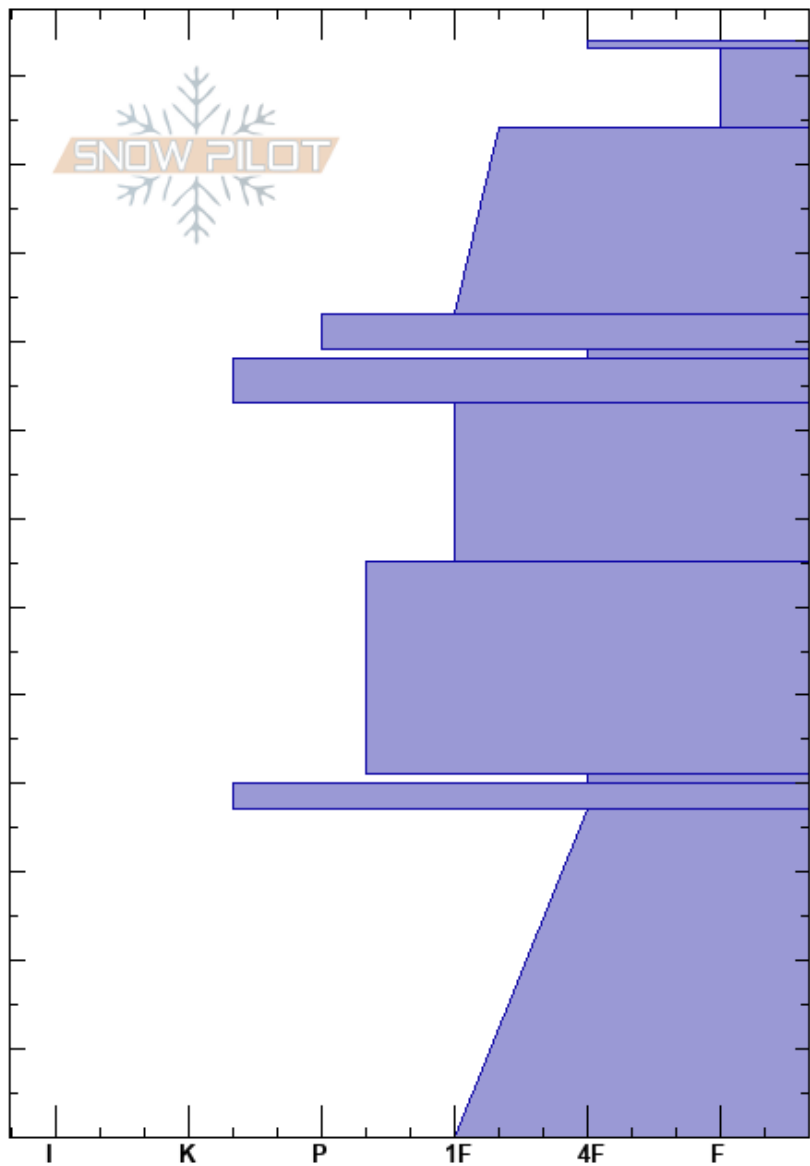

190105 Boy Scout  
 Vail/Summit County  
 CO  
 Elevation: 11937 ft  
 Aspect: E  
 Specifics:

Ryan Zarter  
 01/05/2019 - 12:40pm  
 Co-ord: 39.65675N, -105.87887W  
 Slope Angle: 30°  
 Wind Loading:

Stability:  
 Air Temperature: -0.5°C  
 Sky Cover: SCT  
 Precipitation: NO  
 Wind: SW Light Breeze

HS:124

Layer Notes:

Height (cm)	Crystal		$\rho$ kg/m <sup>3</sup>	Stability tests & Layer comments
	Form	Size		
124	• (∅)	0.5	D	
120	∅	0.5-1	D	
110				
100	• (∅)	0.5-1	D	
90	•	0.5	D	
88.5	∅	1	D	← ECTP21 @88.5cm
85	•	0.5	D	
80				
70	∅	1	D	
60				
50	∅	1-2	D	
40	∅	2	D	
38	○ (∅)	2	D	
30				
20	∅ (∅)	2-3	D	
10				
0				