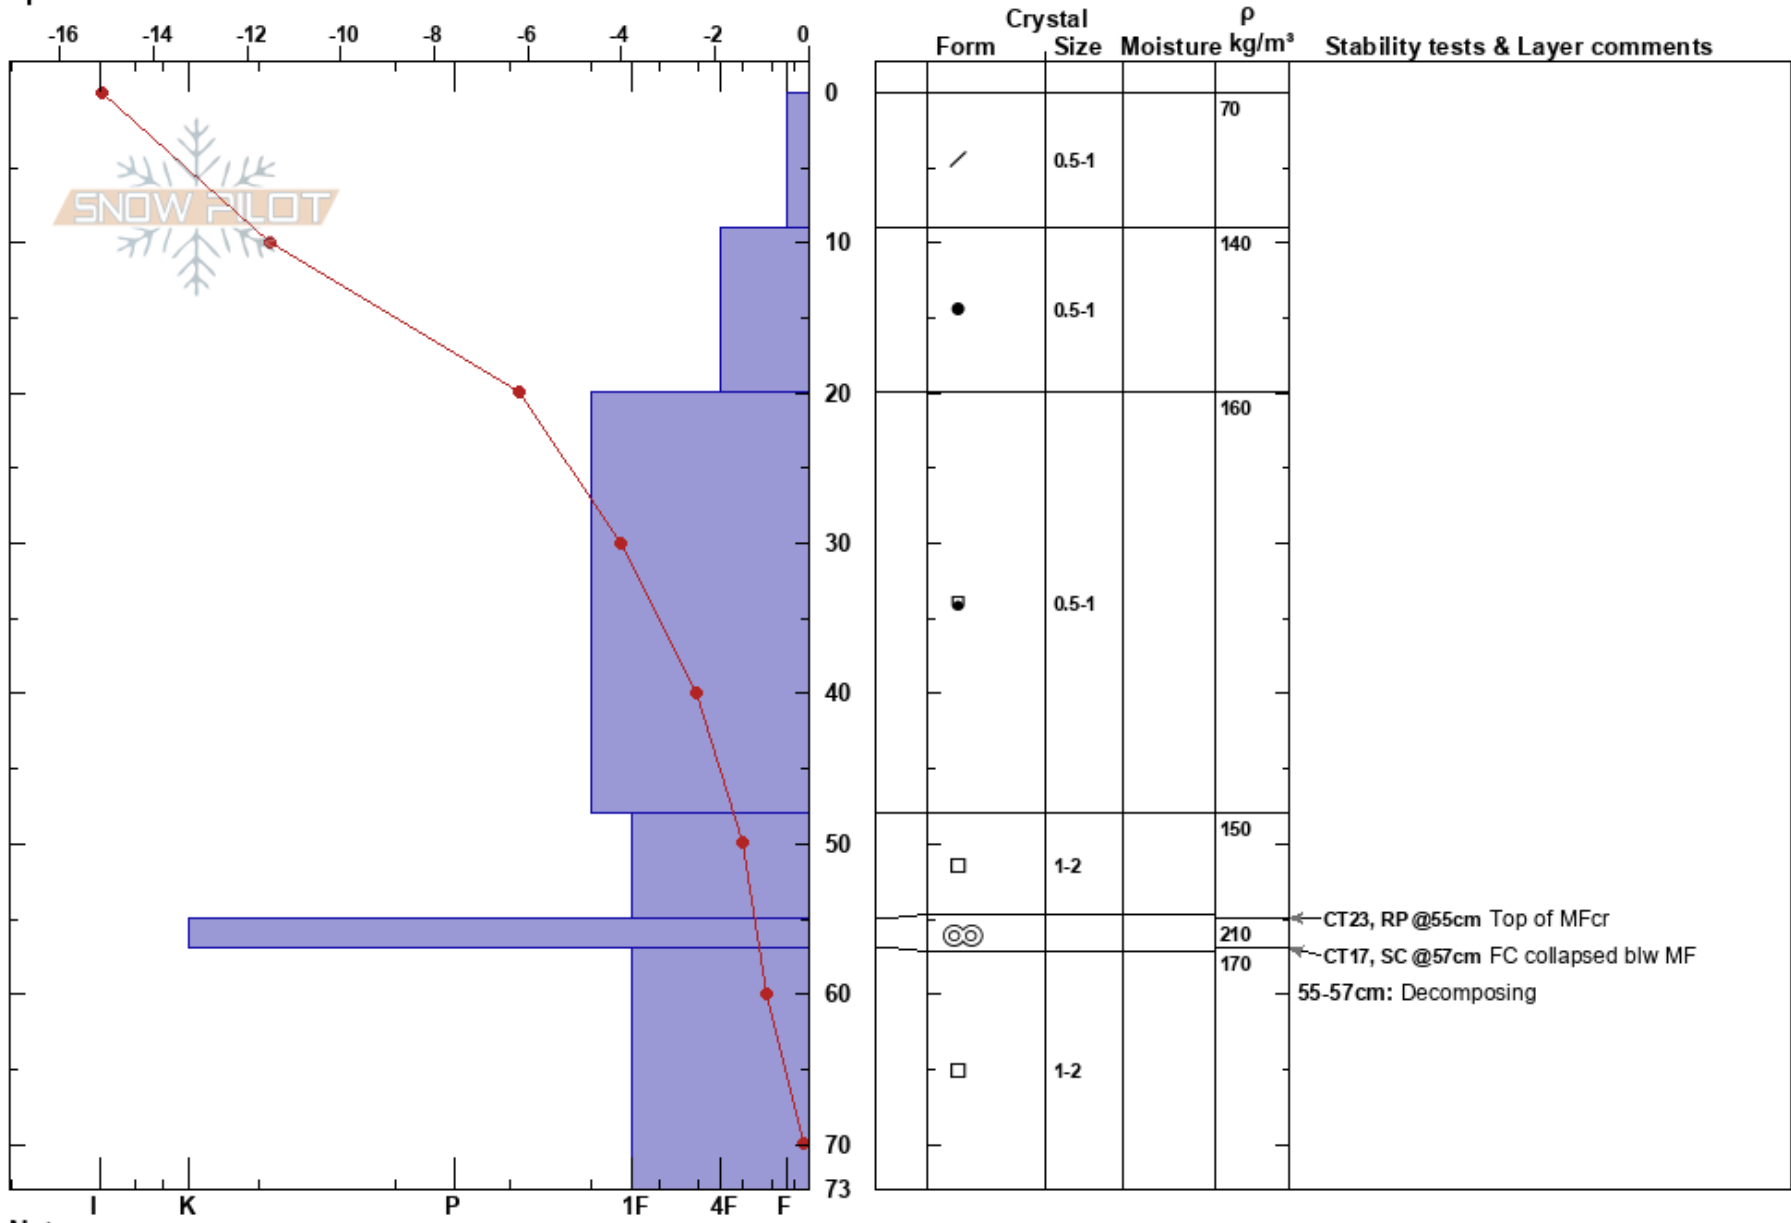

Huckleberry Top Hut
 Canadian Rockies
 AB
 Elevation: 1750 m
 Aspect: 0°
 Specifics:

Nata de Leeuw
 31/12/2018 - 12:00
 Co-ord: 49.30562N, -114.41798W
 Slope Angle: 33°
 Wind Loading:

Stability:
 Air Temperature: 10.9°C HS:73
 Sky Cover: FEW PF:60
 Precipitation: NO
 Wind: Calm
 Layer Notes:
 55-57cm: Decomposing
 55-57cm: Problematic layer

Notes: Dug behind Huckleberry Hut in Old Weather Plot for profile practice