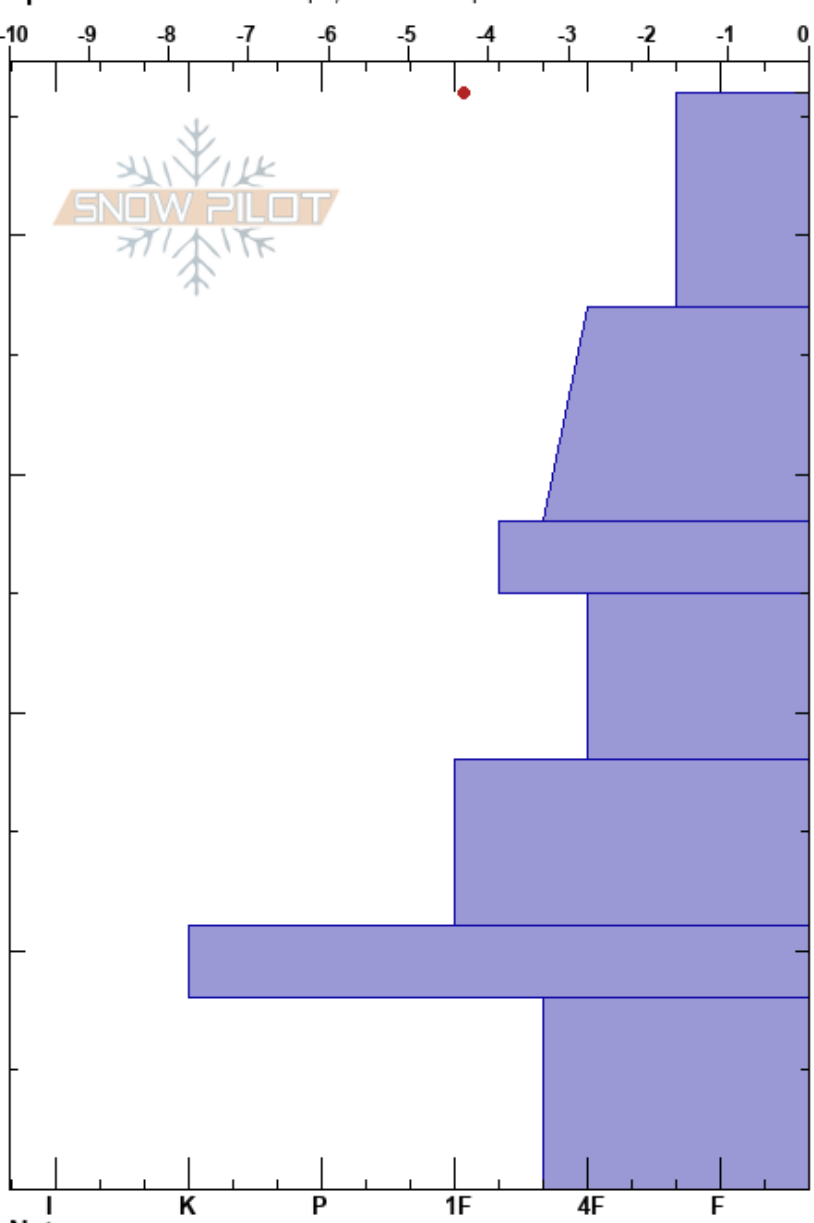

Fireplug  
 Carson Range  
 NV  
 Elevation: 8680 ft  
 Aspect: 320°

Brandon Schwartz  
 01/05/2019 - 10:45am  
 Co-ord: 39.32844N, -119.90667W  
 Slope Angle: 31°  
 Wind Loading: previous

Stability: Very Good  
 Air Temperature: -0.7°C  
 Sky Cover: SCT  
 Precipitation: NO  
 Wind: SW Moderate

Layer Notes:

Specifics: Ski tracks on slope; We skied slope

Form	Crystal Size	Moisture	$\rho$ kg/m <sup>3</sup>	Stability tests & Layer comments
☐	1			
☐	1			
☐	1-3			← PST28/100 (SF) @28cm
☐	2			
☐	1-2			← PST45/100 (SF) @18cm
=				
☐ (☉)	2			ECTX 2x CT27, BRK @0cm uneven rocky ground CTN more uniform ground