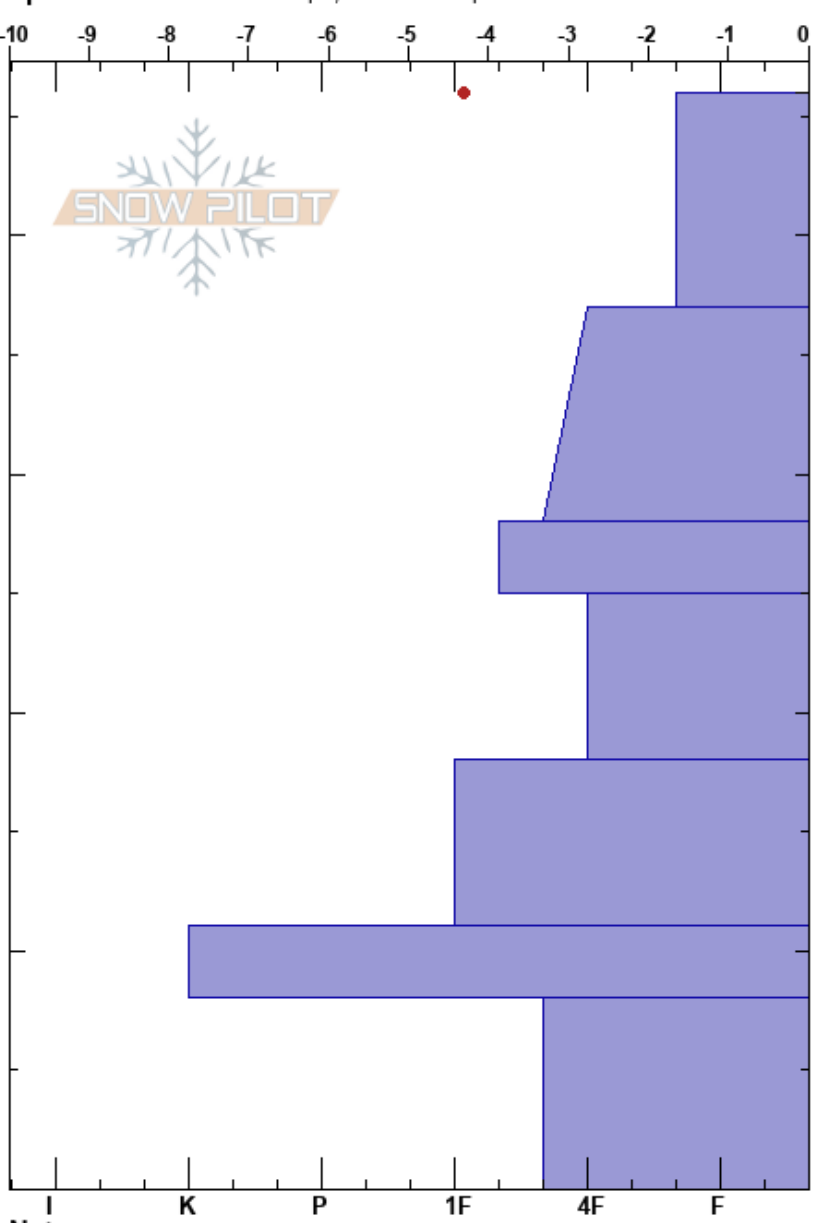

Fireplug
 Carson Range
 NV
 Elevation: 8680 ft
 Aspect: 320°
 Specifics: Ski tracks on slope; We skied slope

Brandon Schwartz
 01/05/2019 - 10:45am
 Co-ord: 39.32844N, -119.90667W
 Slope Angle: 31°
 Wind Loading: previous

Stability: Very Good HS:46
 Air Temperature: -0.7°C
 Sky Cover: SCT
 Precipitation: NO
 Wind: SW Moderate

Layer Notes:

Form	Crystal Size	Moisture	ρ kg/m ³	Stability tests & Layer comments
☐	1			
☐	1			
☐	1-3			← PST28/100 (SF) @28cm
☐	2			← PST45/100 (SF) @18cm
☐	1-2			
=				
☐ (☉)	2			ECTX 2x CT27, BRK @0cm uneven rocky ground CTN more uniform ground