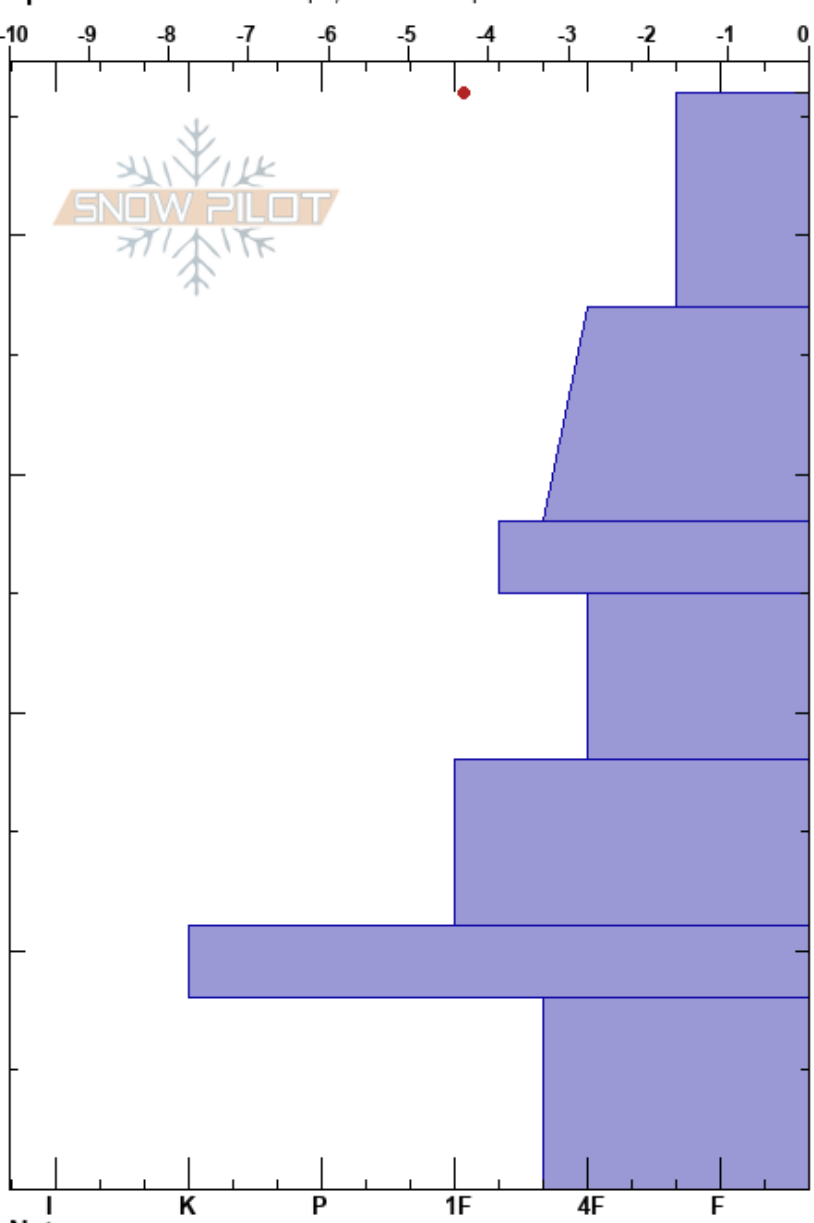

Fireplug
 Carson Range
 NV
 Elevation: 8680 ft
 Aspect: 320°

Brandon Schwartz
 01/05/2019 - 10:45am
 Co-ord: 39.32844N, -119.90667W
 Slope Angle: 31°
 Wind Loading: previous

Stability: Very Good
 Air Temperature: -0.7°C
 Sky Cover: SCT
 Precipitation: NO
 Wind: SW Moderate

Layer Notes:

Specifics: Ski tracks on slope; We skied slope

Form	Crystal Size	Moisture	ρ kg/m ³	Stability tests & Layer comments
☐	1			
☐	1			
☐	1-3			← PST28/100 (SF) @28cm
☐	2			
☐	1-2			← PST45/100 (SF) @18cm
=				
☐ (☹)	2			ECTX 2x CT27, BRK @0cm uneven rocky ground CTN more uniform ground