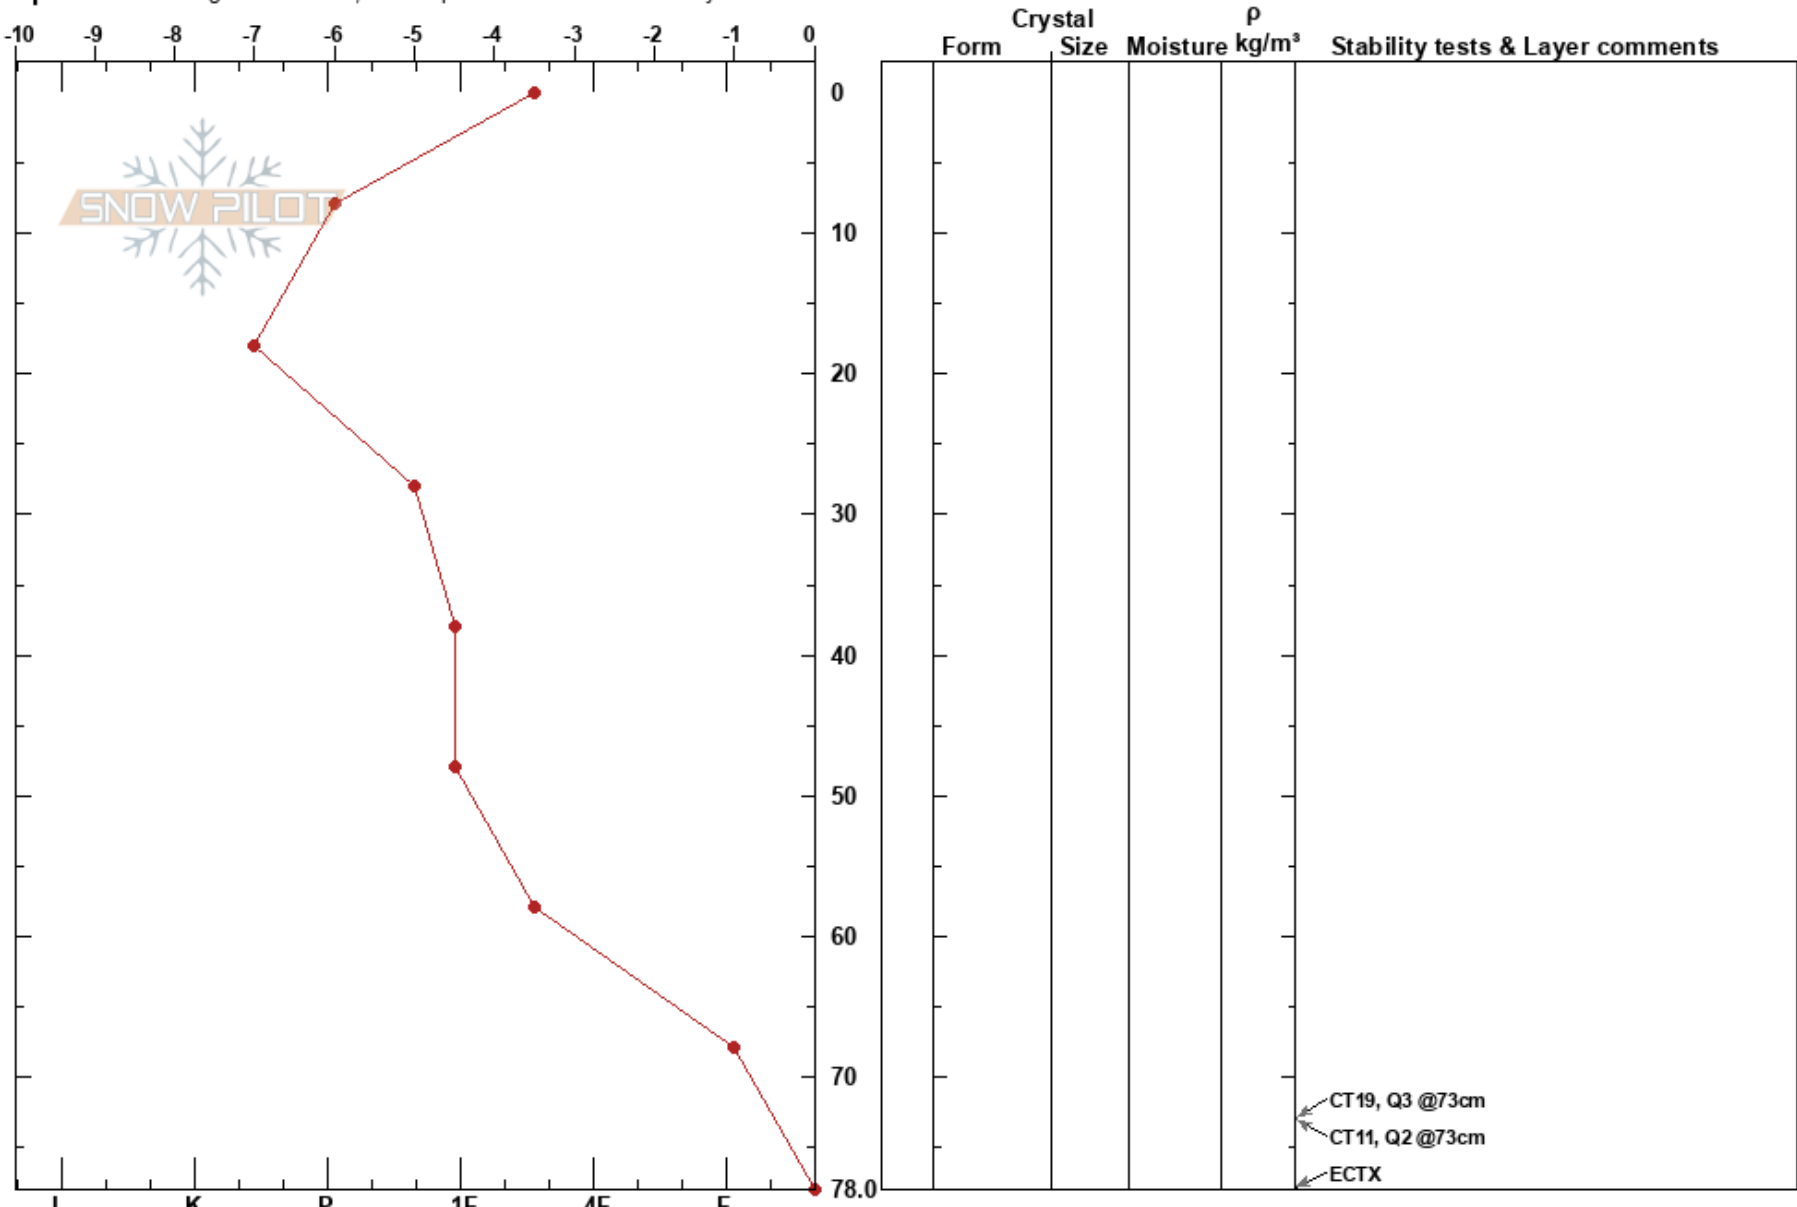

PH top1 meadow 1-5-19
Grand Mesa
CO
Elevation: 9792 ft
Aspect: 43°
Specifics: Pit dug in a Ski Area; Pit is representative of backcountry

Elijah Faville
01/05/2019 - 1:00pm
Co-ord:
Slope Angle: 23°
Wind Loading:

Stability:
Air Temperature: 0°C
Sky Cover: OVC
Precipitation: NO
Wind:

HS:78
PS:15
Layer Notes:

Notes: