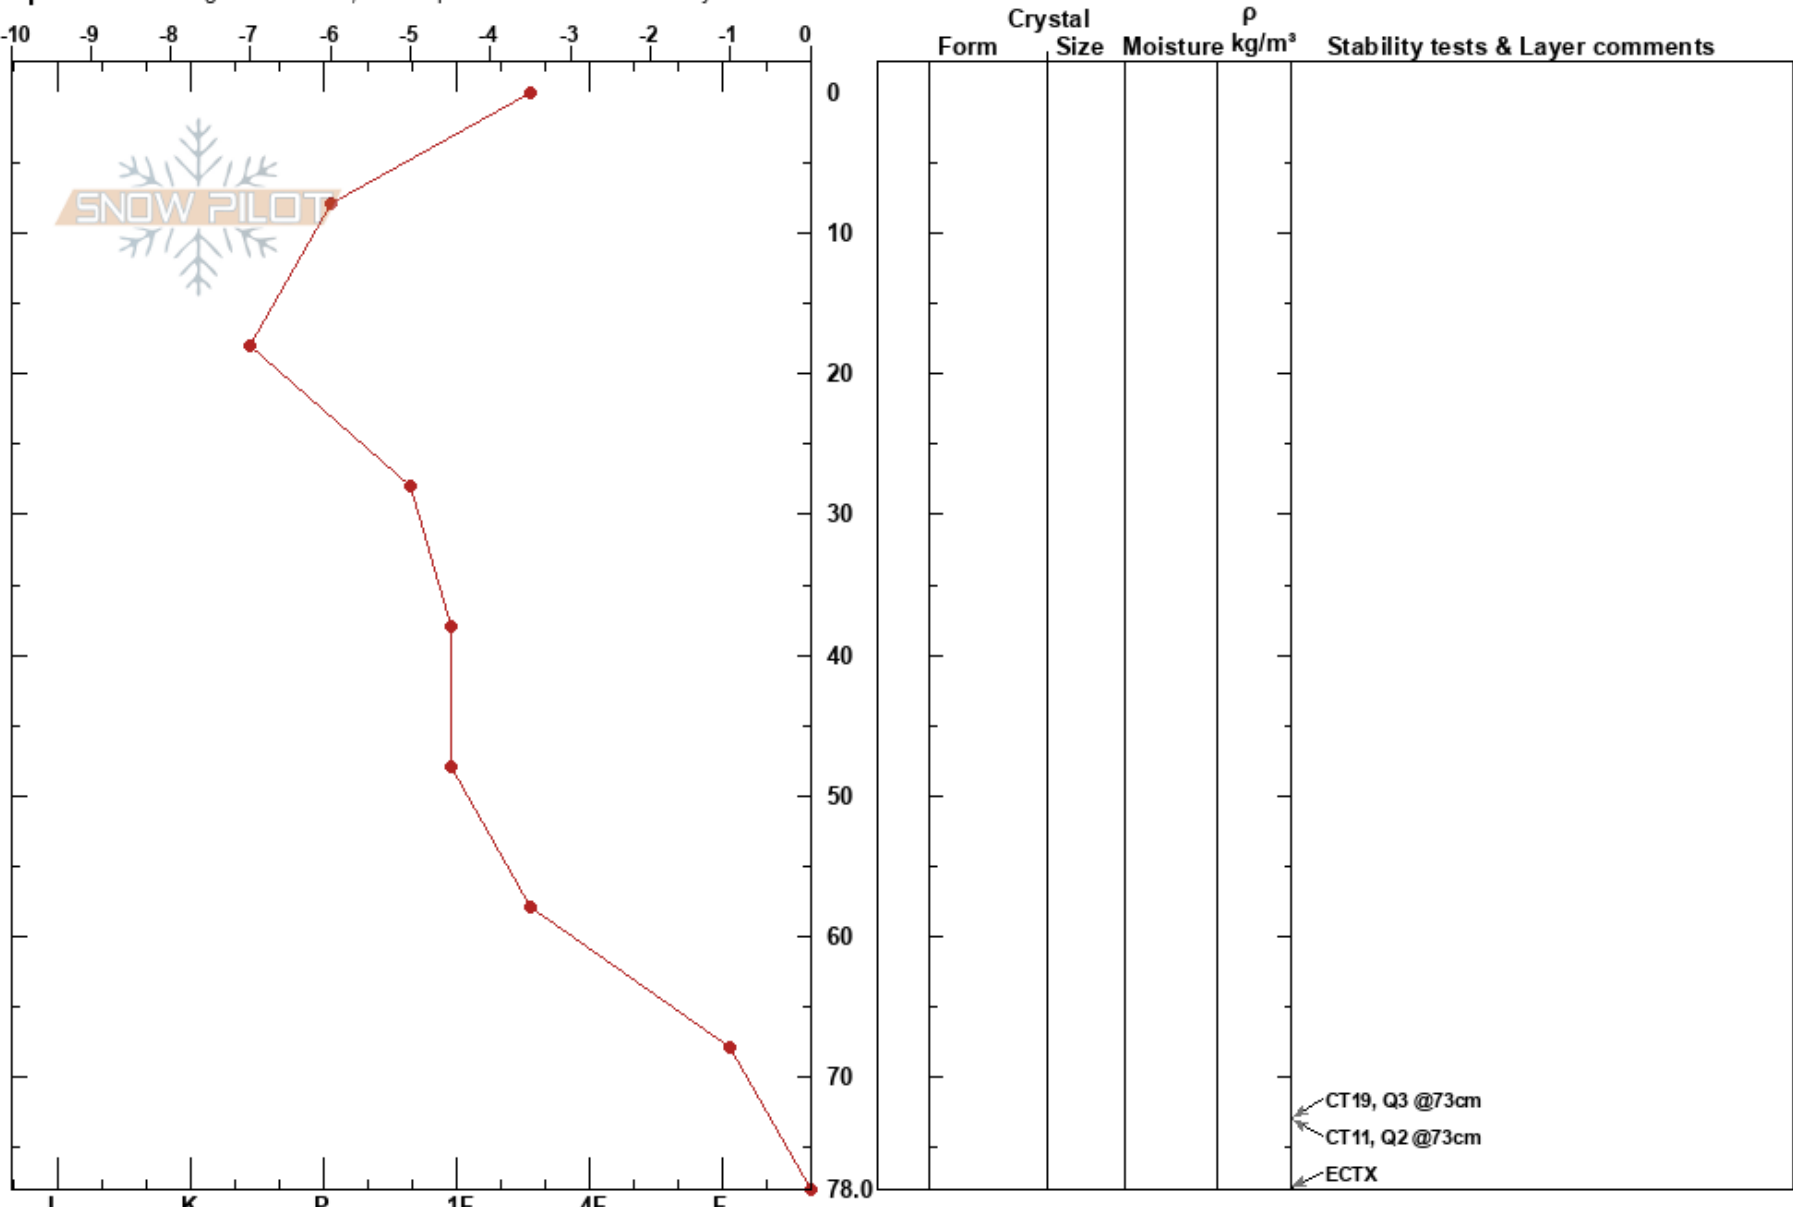

PS: 15

CO

Co-ord:

Sky Cover: OVC

Elevation: 9792 ft

Slope Angle: 23°

Precipitation: NO

Aspect: 43°

Wind Loading:

Wind:

Specifics: Pit dug in a Ski Area; Pit is representative of backcountry

Notes: