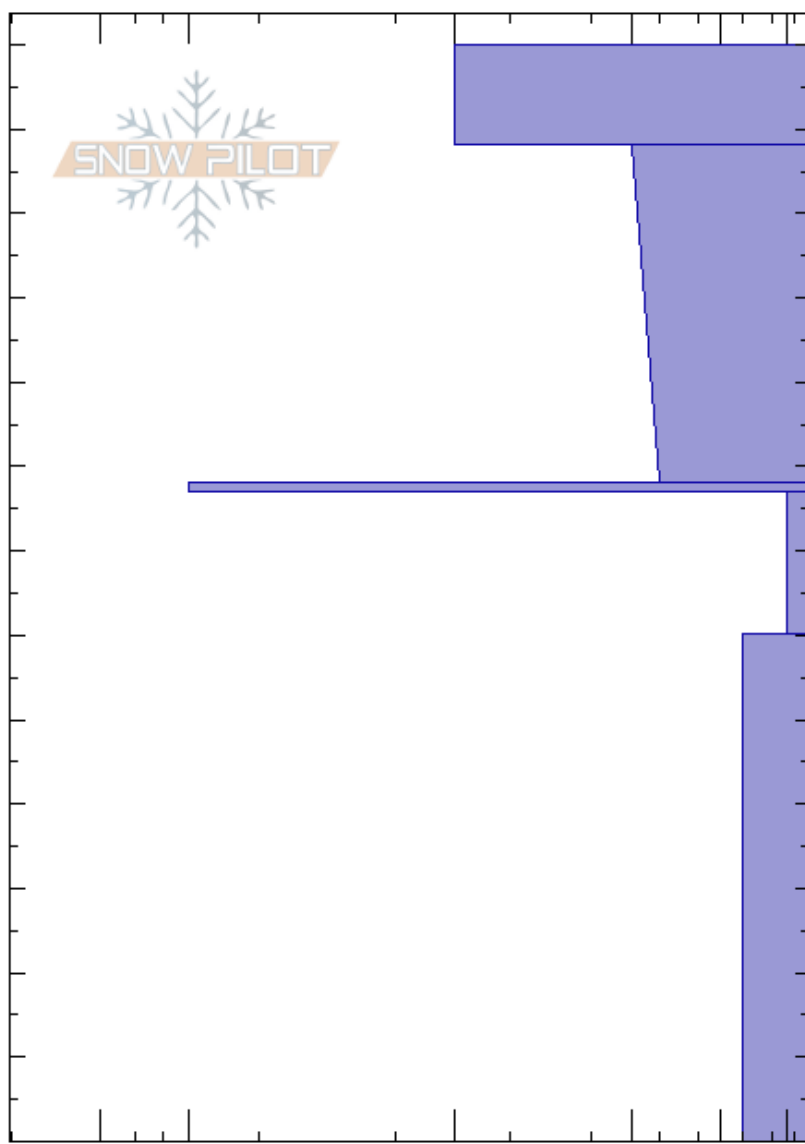

South Crestone
Sangre de Cristo
CO

Elevation: 11400 ft
Aspect:
Specifics:

Jason Konigsberg
01/04/2019 - 1:00pm

Co-ord: 38.01163N, -105.63100W

Slope Angle:
Wind Loading:

Stability:
Air Temperature:
Sky Cover:
Precipitation:
Wind:

HS:130

Layer Notes:

Crystal Form Crystal Size Moisture ρ kg/m³ Stability tests & Layer comments

Crystal Form	Crystal Size	Moisture	ρ kg/m ³	Stability tests & Layer comments
•				
/				
⊙⊙				← 2x ECTPV @76cm ← ECTP11 @76cm
^	2			
^	4			