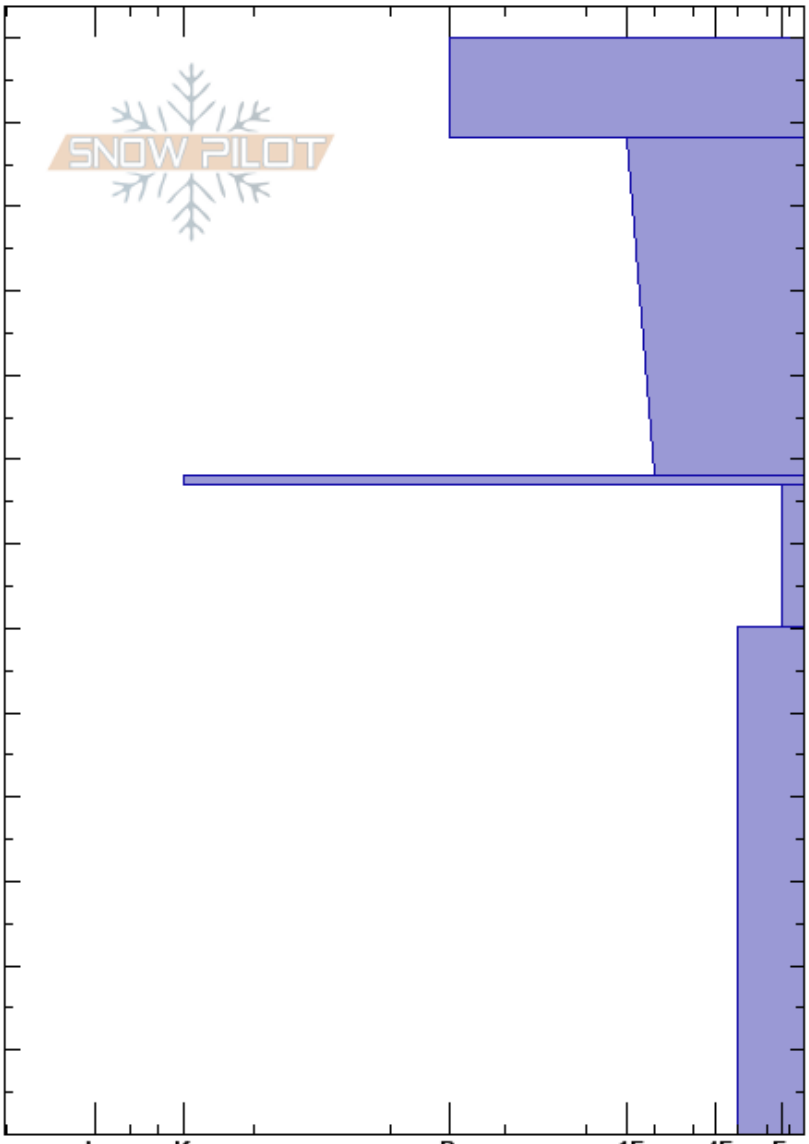

South Crestone  
 Sangre de Cristo  
 CO  
 Elevation: 11400 ft  
 Aspect:  
 Specifics:

Jason Konigsberg  
 01/04/2019 - 1:00pm  
 Co-ord: 38.01163N, -105.63100W  
 Slope Angle:  
 Wind Loading:

Stability:  
 Air Temperature:  
 Sky Cover:  
 Precipitation:  
 Wind:

HS:130

Layer Notes:

Crystal Form      Crystal Size      Moisture  $\rho$  kg/m<sup>3</sup>      Stability tests & Layer comments

Crystal Form	Crystal Size	Moisture $\rho$ kg/m <sup>3</sup>	Stability tests & Layer comments
•			
/			
⊙⊙			← 2x ECTPV @76cm ← ECTP11 @76cm
^	2		
^	4		