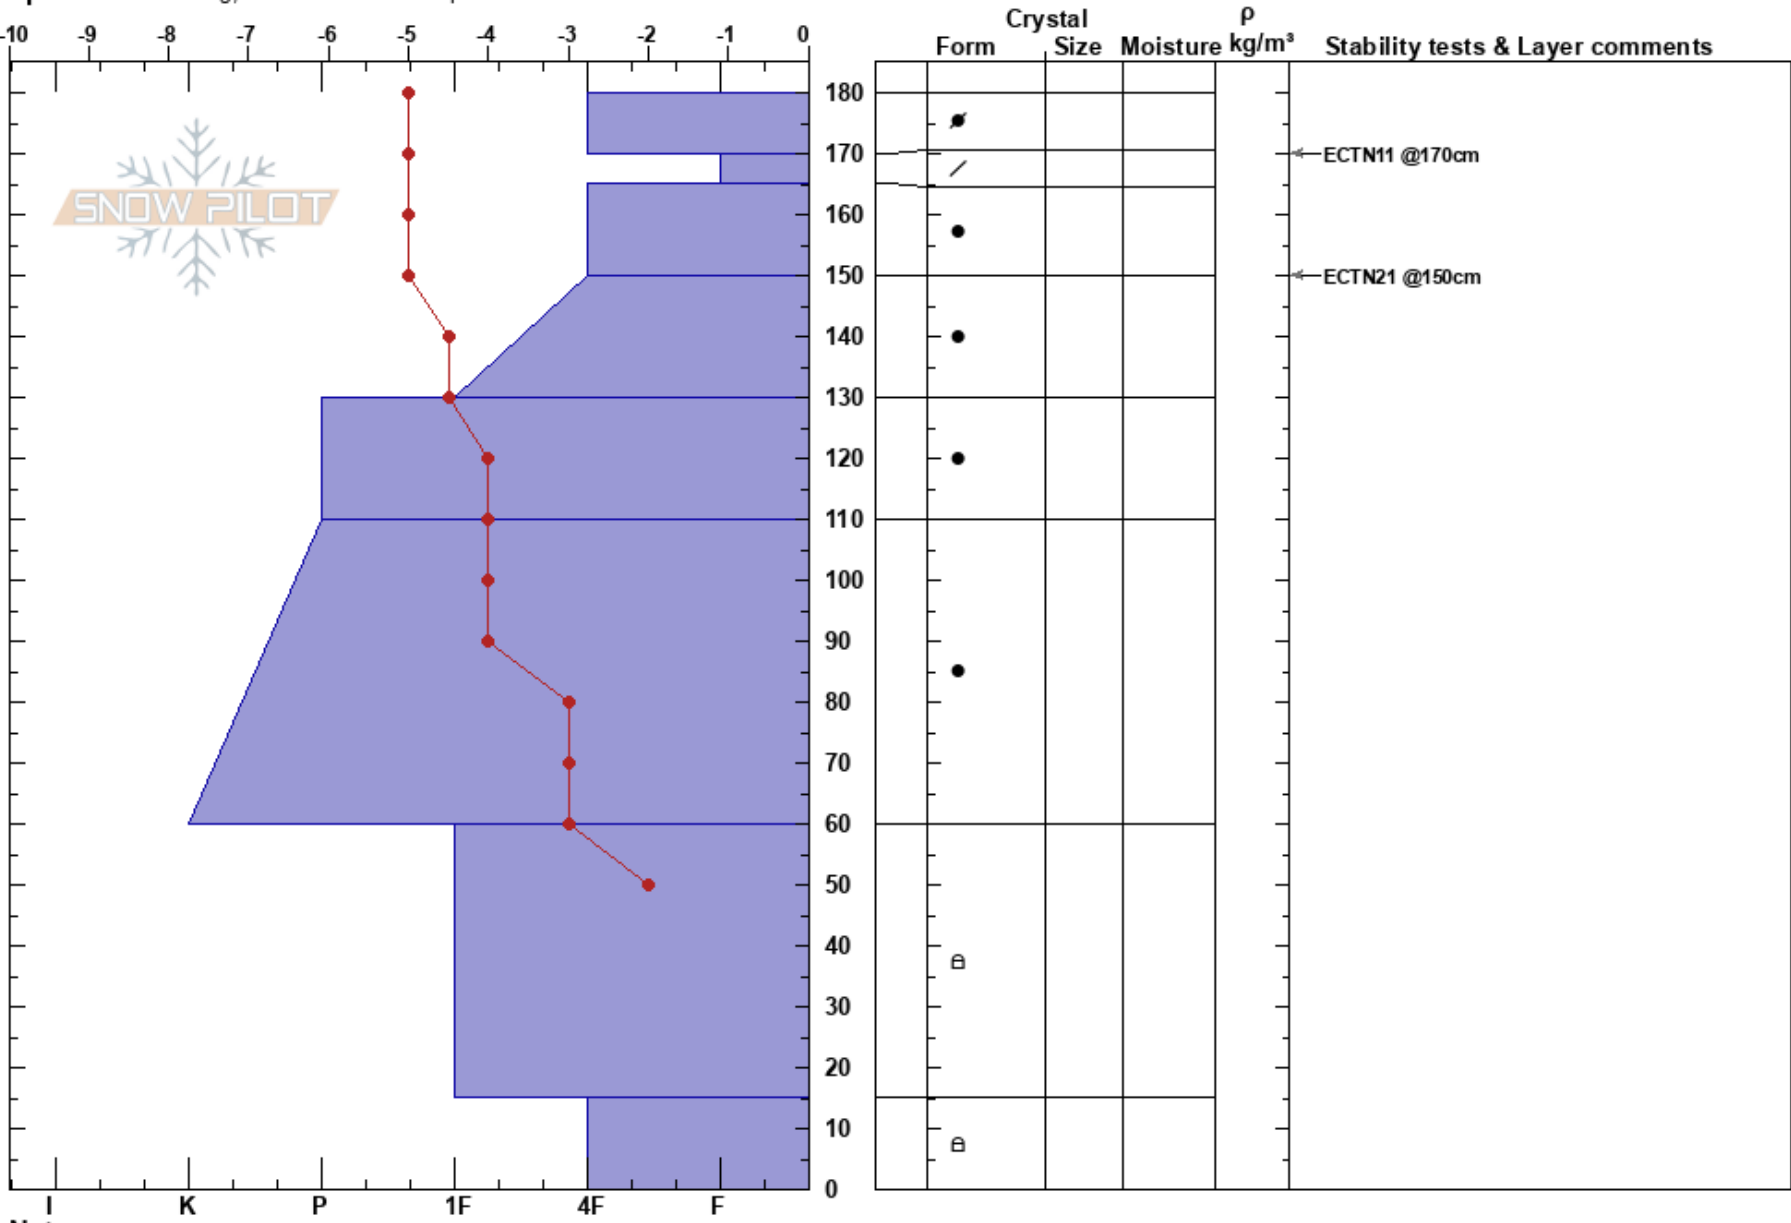

Moose Lake  
 Bitterroot  
 MT  
 Elevation: 7400 ft  
 Aspect: 262°  
 Specifics: Cracking; We snowmobiled slope

Logan King  
 01/04/2019 - 12:00pm  
 Co-ord: 46.60431N, -114.34914W  
 Slope Angle: 15°  
 Wind Loading: yes

Stability: Fair  
 Air Temperature: -2.5°C  
 Sky Cover: OVC  
 Precipitation: S1  
 Wind: SE Moderate

HS:180  
 PF:16  
 Layer Notes:

Notes: Moderate winds increasing to strong in the afternoon.