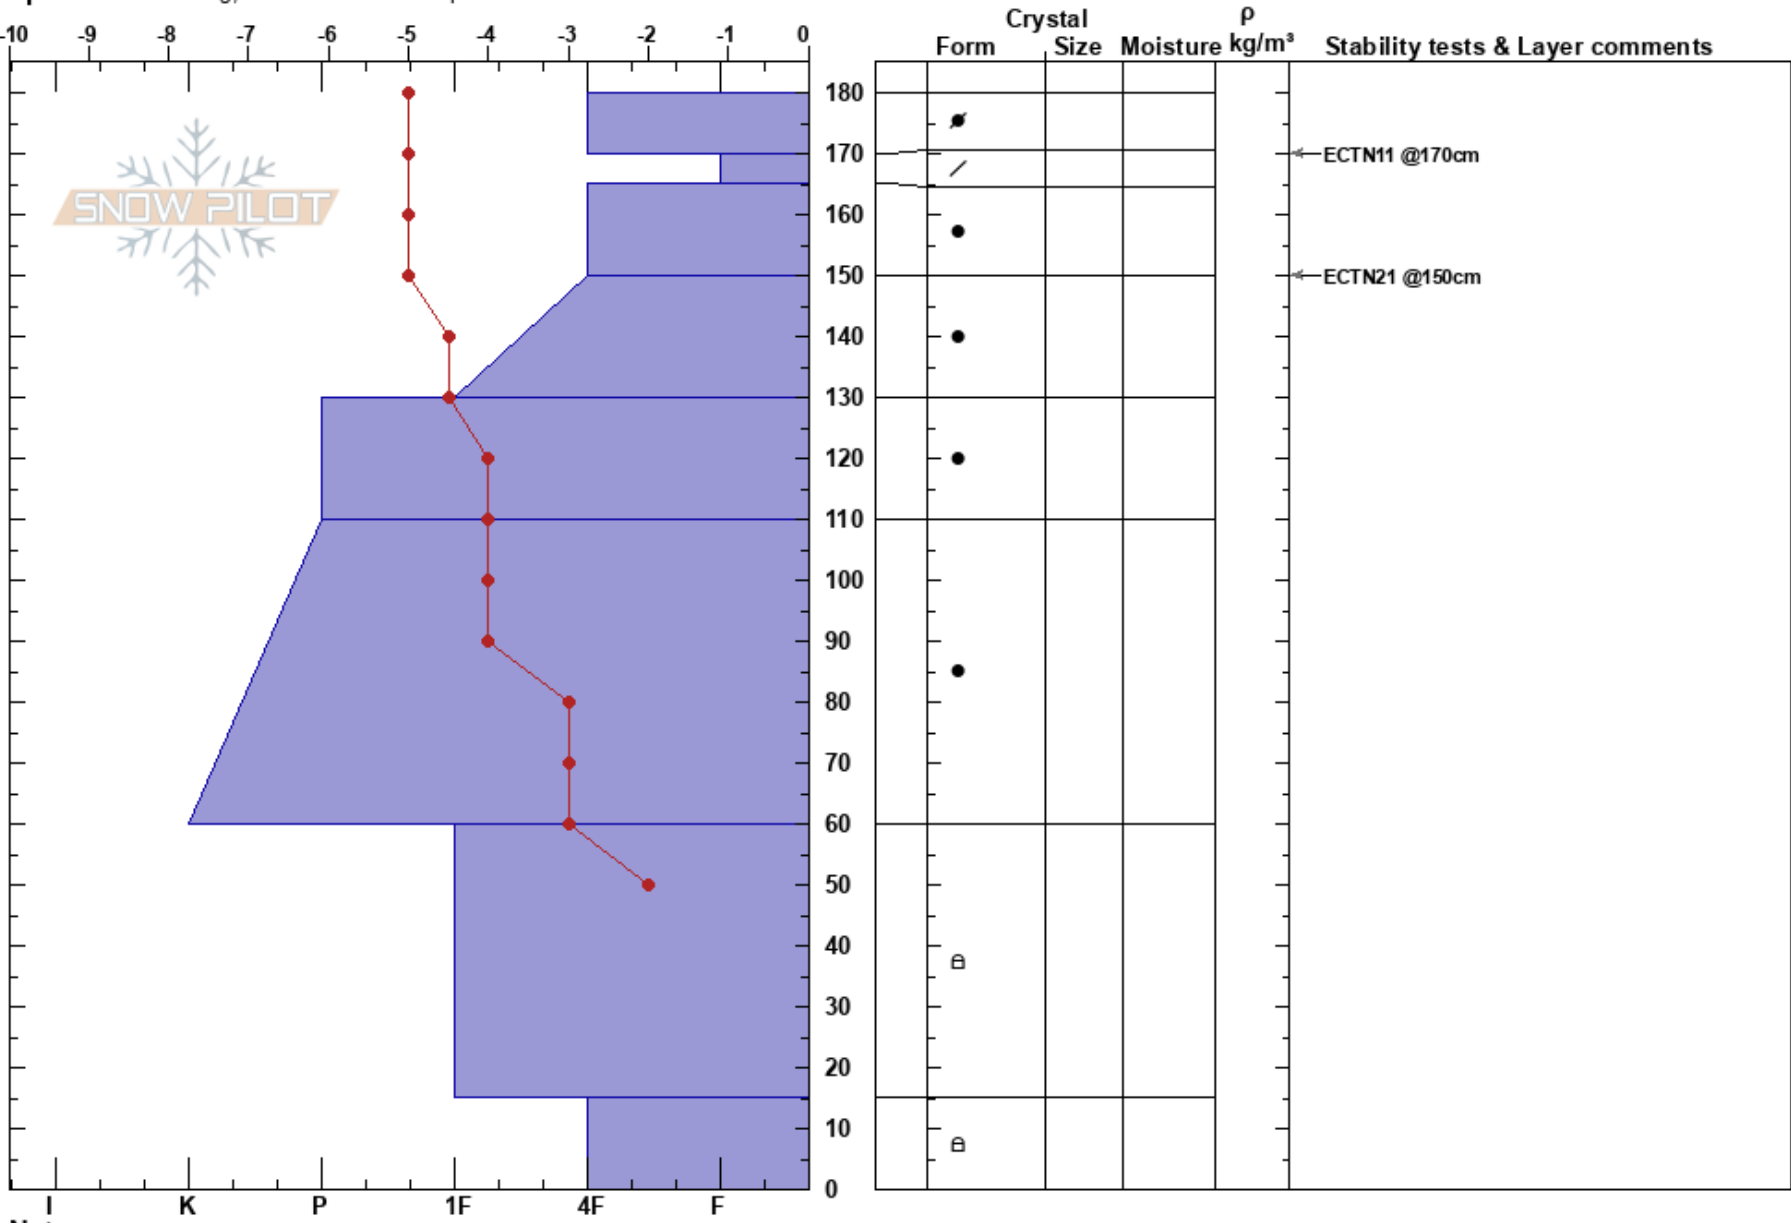

Moose Lake
 Bitterroot
 MT
 Elevation: 7400 ft
 Aspect: 262°
 Specifics: Cracking; We snowmobiled slope

Logan King
 01/04/2019 - 12:00pm
 Co-ord: 46.60431N, -114.34914W
 Slope Angle: 15°
 Wind Loading: yes

Stability: Fair
 Air Temperature: -2.5°C
 Sky Cover: OVC
 Precipitation: S1
 Wind: SE Moderate

HS:180
 PF:16
 Layer Notes:

Notes: Moderate winds increasing to strong in the afternoon.