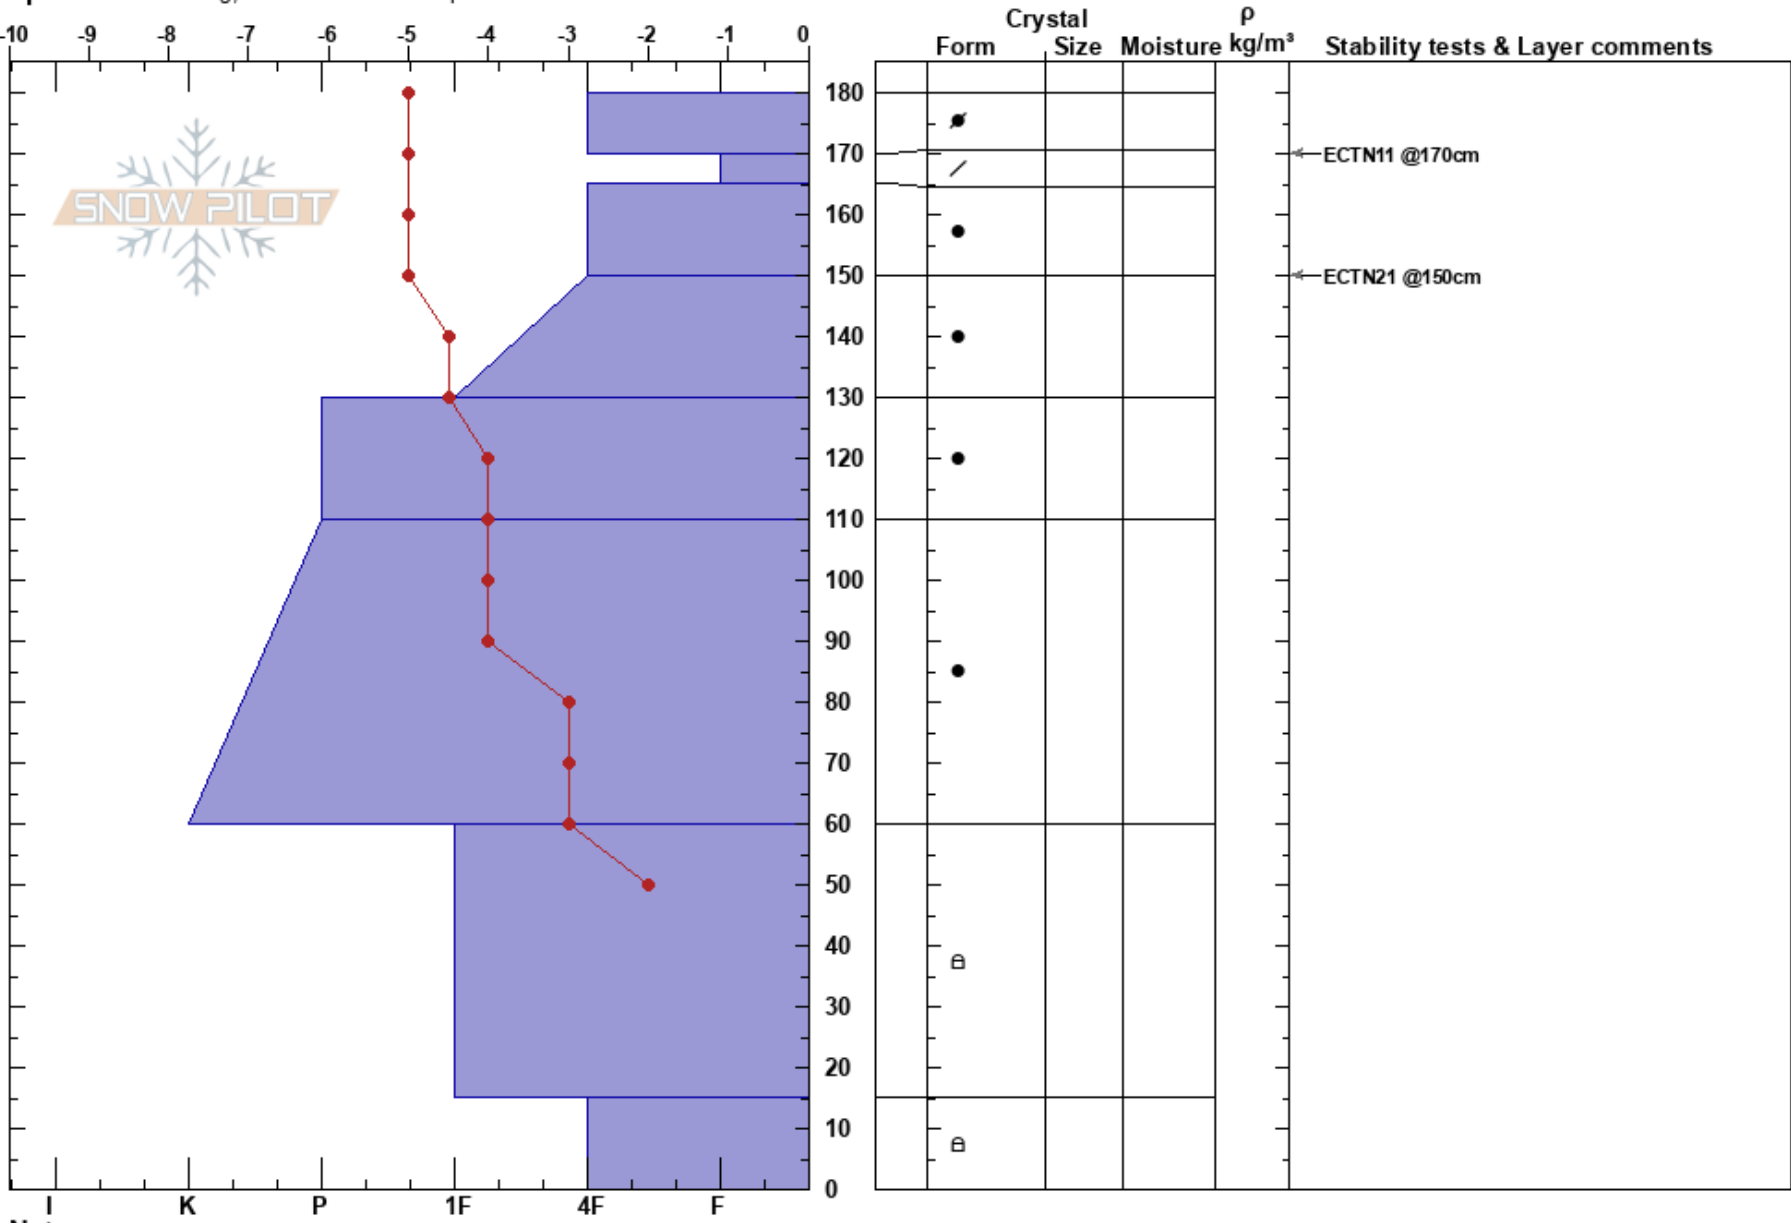

Moose Lake
 Bitterroot
 MT
 Elevation: 7400 ft
 Aspect: 262°
 Specifics: Cracking; We snowmobiled slope

Logan King
 01/04/2019 - 12:00pm
 Co-ord: 46.60431N, -114.34914W
 Slope Angle: 15°
 Wind Loading: yes

Stability: Fair
 Air Temperature: -2.5°C
 Sky Cover: OVC
 Precipitation: S1
 Wind: SE Moderate

Layer Notes:

Notes: Moderate winds increasing to strong in the afternoon.