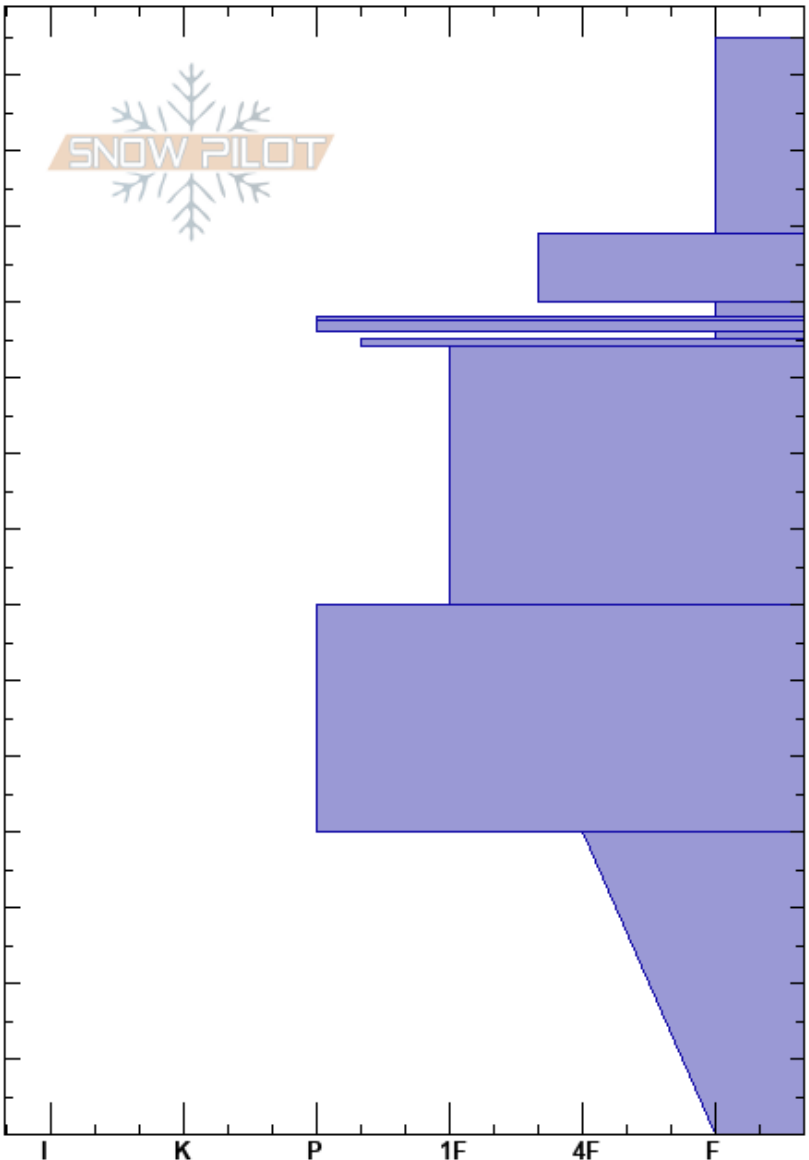

Eye Opnr  
 Park Range  
 CO  
 Elevation: 10420 ft  
 Aspect: SE  
 Specifics:

Eric Deering  
 01/04/2019 - 1:30pm  
 Co-ord: 40.55035N, -106.71055W  
 Slope Angle: 27°  
 Wind Loading: no

Stability:  
 Air Temperature: 25°F  
 Sky Cover: CLR  
 Precipitation: NO  
 Wind: W Calm

HS:145  
 Layer Notes:  
 108-107.5cm: Not rain, humidity crust  
 108-107.5cm:Problematic layer

Height (ft)	Crystal		Moisture	$\rho$ kg/m <sup>3</sup>	Stability tests & Layer comments
	Form	Size			
145					
140					
130					
120	□				
118	=				
115	⊙				
112	⊙				
110					
108	□				← ECTP24 @107cm
105	⊙				← ECTP24 @105cm
100					
90					
80					
70					
60					
50					
40					
30					
20	□				
10					
0					