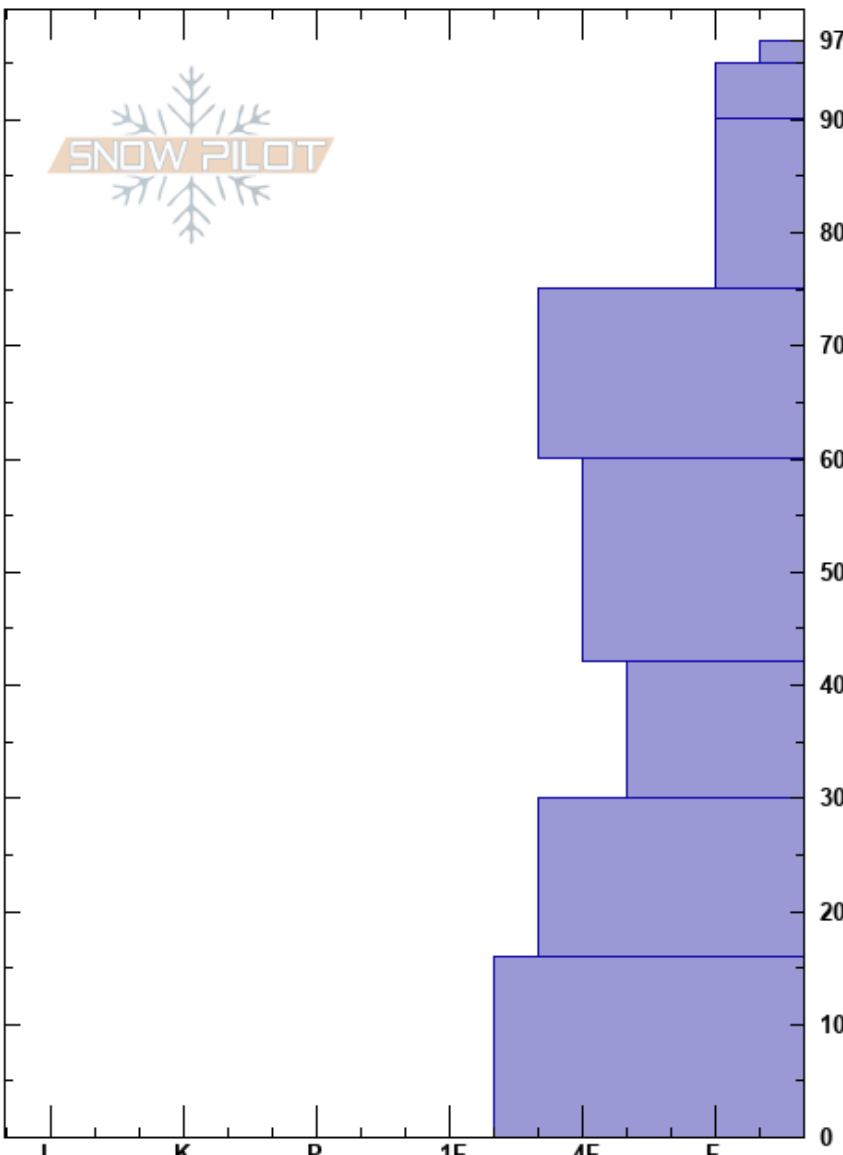

Lower Beehive  
 Madison Range-N  
 MT  
 Elevation: 8670 ft  
 Aspect: 306°  
 Specifics: Ski tracks on slope; We skied slope

Chris Bilbrey  
 01/15/2017 - 12:00pm  
 Co-ord: 45.31863N, -111.38261W  
 Slope Angle: 15°  
 Wind Loading: no

Stability: Fair Stable  
 Air Temperature: 0°C  
 Sky Cover: CLR  
 Precipitation: NO  
 Wind: Calm

HS:97  
 PF:97  
 Layer Notes:

Height (cm)	Crystal		Moisture	$\rho$ kg/m <sup>3</sup>	Stability tests & Layer comments
	Form	Size			
97	□	1.5			
90	/	1.5			
80	/	1-1.5			
70	/ (•)	0.5			← ECTN14 @67cm ← CT16 @65cm
60	.	1			← ECTN25 @50cm
50	.	1			
40	⊖	1-1.5			← CT25 @41cm
30	⊖	3			
20	⊖	3			
10	⊖	2-3			
0					