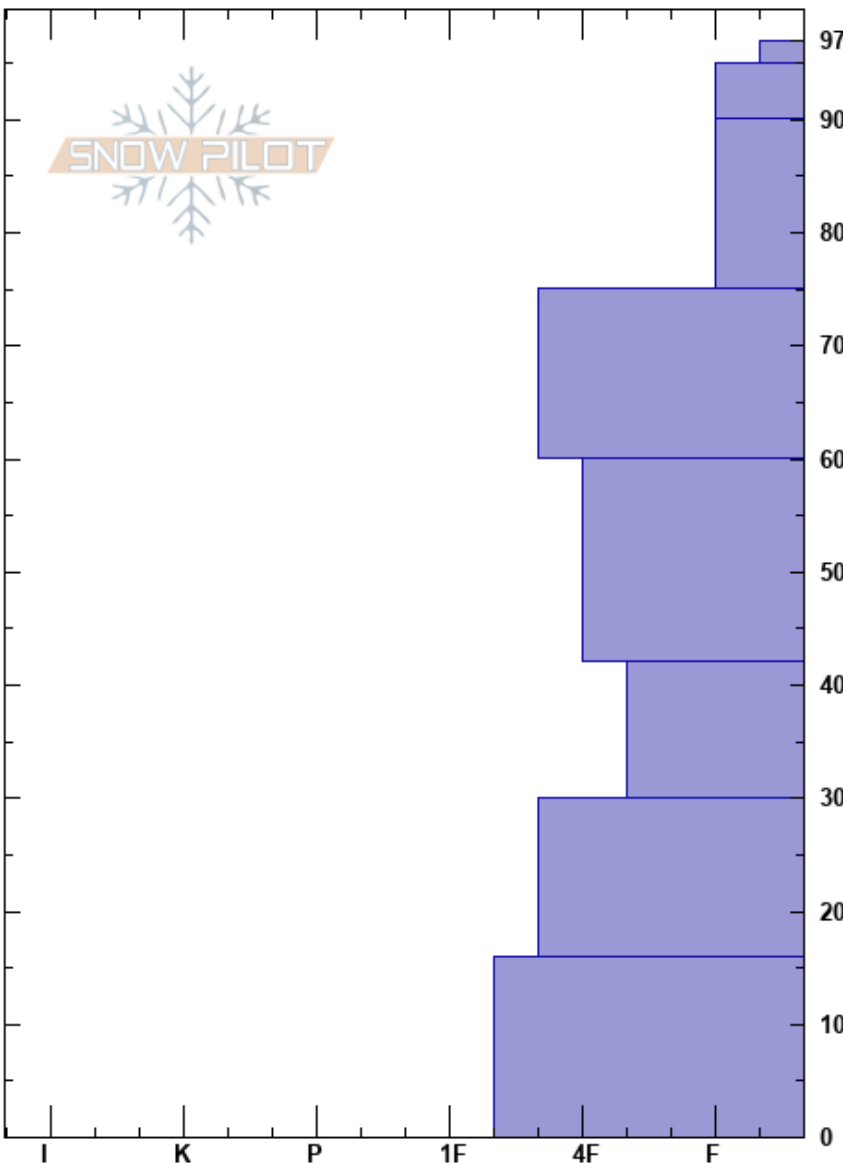

Lower Beehive
 Madison Range-N
 MT
 Elevation: 8670 ft
 Aspect: 306°
 Specifics: Ski tracks on slope; We skied slope

Chris Bilbrey
 01/15/2017 - 12:00pm
 Co-ord: 45.31863N, -111.38261W
 Slope Angle: 15°
 Wind Loading: no

Stability: Fair Stable
 Air Temperature: 0°C
 Sky Cover: CLR
 Precipitation: NO
 Wind: Calm

HS:97
 PF:97
 Layer Notes:

Depth (cm)	Crystal		Moisture	ρ kg/m ³	Stability tests & Layer comments
	Form	Size			
97	□	1.5			
90	/	1.5			
80	/	1-1.5			
70	/ (●)	0.5			← ECTN14 @67cm ← CT16 @65cm
60	.	1			← ECTN25 @50cm
50	⊖	1-1.5			← CT25 @41cm
40	⊖	3			
30	⊖	2-3			
20					
10					
0					