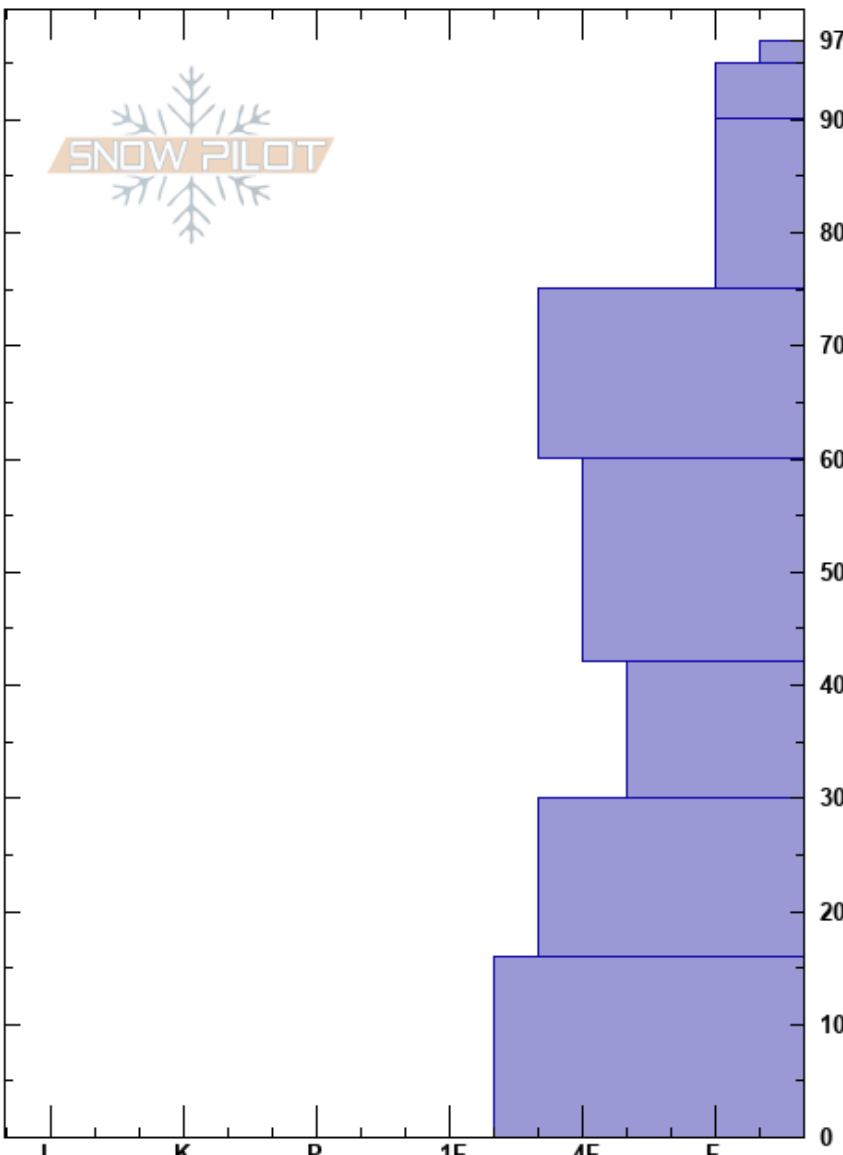

Lower Beehive
 Madison Range-N
 MT
 Elevation: 8670 ft
 Aspect: 306°
 Specifics: Ski tracks on slope; We skied slope

Chris Bilbrey
 01/15/2017 - 12:00pm
 Co-ord: 45.31863N, -111.38261W
 Slope Angle: 15°
 Wind Loading: no

Stability: Fair Stable
 Air Temperature: 0°C
 Sky Cover: CLR
 Precipitation: NO
 Wind: Calm

HS:97
 PF:97
 Layer Notes:

Depth (cm)	Crystal		Moisture	ρ kg/m ³	Stability tests & Layer comments
	Form	Size			
97	□	1.5			
90	/	1.5			
80	/	1-1.5			
70	/ (•)	0.5			← ECTN14 @67cm ← CT16 @65cm
60	.	1			← ECTN25 @50cm
50	.	1			
40	⊖	1-1.5			← CT25 @41cm
30	⊖	3			
20	⊖	3			
10	⊖	2-3			
0					