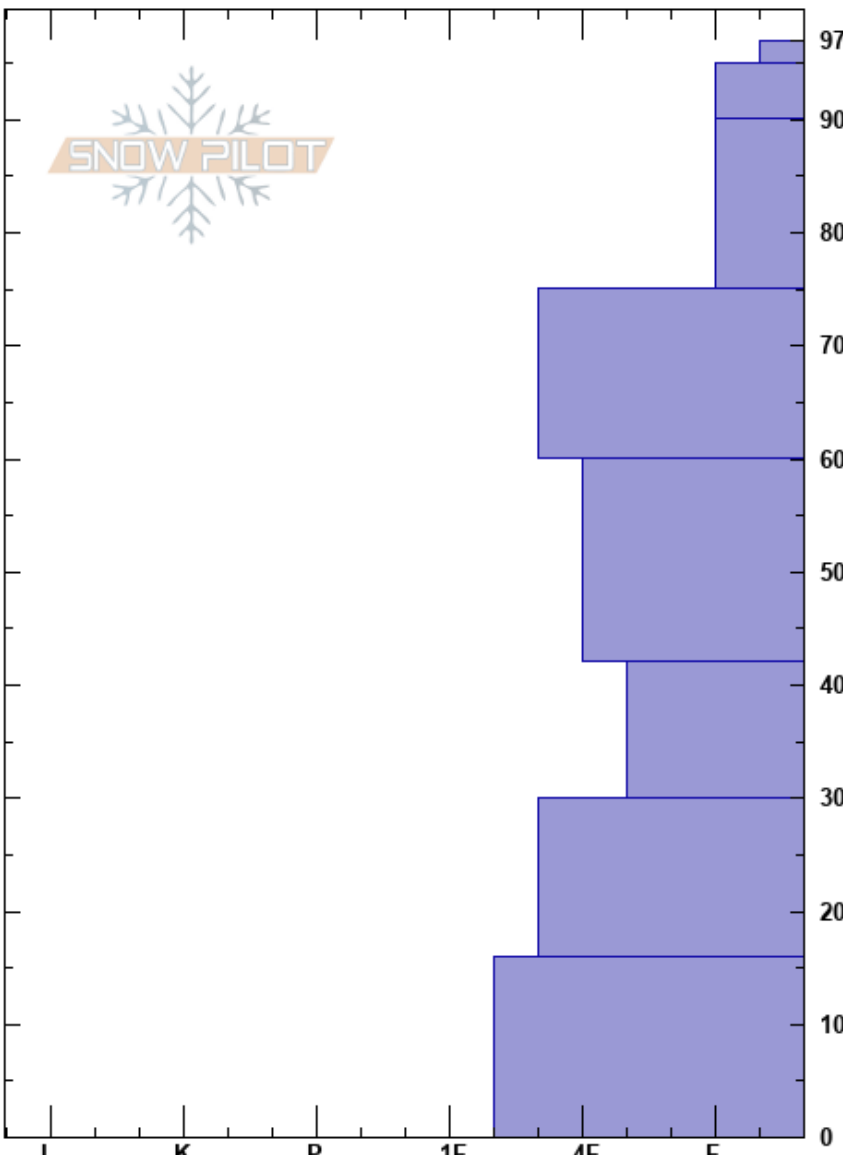

Lower Beehive
 Madison Range-N
 MT
 Elevation: 8670 ft
 Aspect: 306°
 Specifics: Ski tracks on slope; We skied slope

Chris Bilbrey
 01/15/2017 - 12:00pm
 Co-ord: 45.31863N, -111.38261W
 Slope Angle: 15°
 Wind Loading: no

Stability: Fair Stable
 Air Temperature: 0°C
 Sky Cover: CLR
 Precipitation: NO
 Wind: Calm

HS:97
 PF:97
 Layer Notes:

Depth (cm)	Crystal		Moisture	ρ kg/m ³	Stability tests & Layer comments
	Form	Size			
97	□	1.5			
90	/	1.5			
80	/	1-1.5			
70	/ (●)	0.5			← ECTN14 @67cm ← CT16 @65cm
60	.	1			← ECTN25 @50cm
50	.	1			
40	⊖	1-1.5			← CT25 @41cm
30	⊖	3			
20	⊖	3			
10	⊖	2-3			
0					